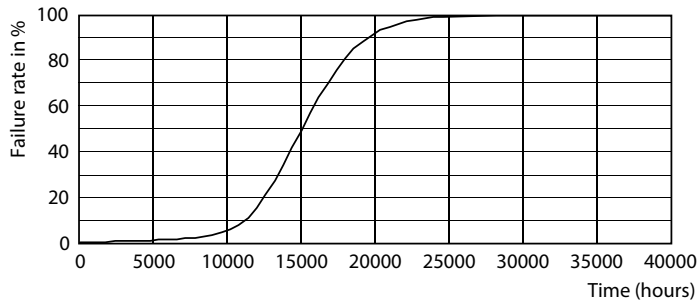

Product data

General Information	
Cap base	E27 [E27]
RoHS mark	RoHS mark
Nominal lifetime (nom.)	15000 h
Switching cycle	20000X
Technical type	8-60W

Light Technical	
Colour Code	827 [CCT of 2,700 K]
Lamp Luminous Flux 25°C EL (Nom)	806 lm
Lamp Luminous Flux (Nom)	806 lm
Colour Designation	Warm white (WW)
Colour Temperature, horizontal (Nom)	2700 K
Lamp Luminous Efficacy EM (Nom)	100.00 lm/W
Colour consistency	<6
Colour Rendering Index,horiz (Nom)	80
LLMF at end of nominal lifetime (nom.)	70 %

Photometric data

LEDBulb CLA 8-60W E27 G93 Clear 827 DIM

LEDBulb CLA 5.5-40W E27 ST64 Clear 827 DIM

LEDBulb CLA 8-60W E27 G93 Clear 827 DIM

Classic filament LEDbulbs

Lifetime

LEDBulb CLA 5.5-40W E27 ST64 Clear 827 DIM