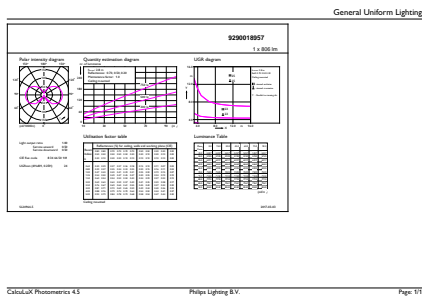

Photometric data

LEDBulb CLA 8-60W E27 G93 Clear 827 DIM