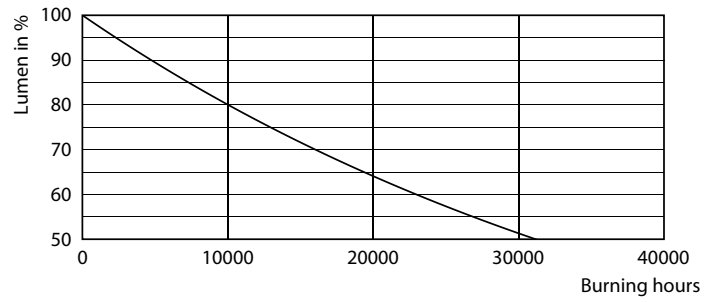

Product data

General Information	
Cap base	E27 [E27]
RoHS mark	RoHS mark
Nominal lifetime (nom.)	15000 h
Switching cycle	20000X
Technical type	8-60W

Light Technical	
Colour Code	827 [CCT of 2,700 K]
Lamp Luminous Flux 25°C EL (Nom)	806 lm
Lamp Luminous Flux (Nom)	806 lm
Colour Designation	Warm white (WW)
Colour Temperature, horizontal (Nom)	2700 K
Lamp Luminous Efficacy EM (Nom)	100.00 lm/W
Colour consistency	<6
Colour Rendering Index,horiz (Nom)	80
LLMF at end of nominal lifetime (nom.)	70 %

Photometric data

LEDBulb CLA 8-60W E27 G93 Clear 827 DIM

LEDBulb CLA 5.5-40W E27 ST64 Clear 827 DIM

LEDBulb CLA 8-60W E27 G93 Clear 827 DIM

Classic filament LEDbulbs

Lifetime

LEDBulb CLA 5.5-40W E27 ST64 Clear 827 DIM