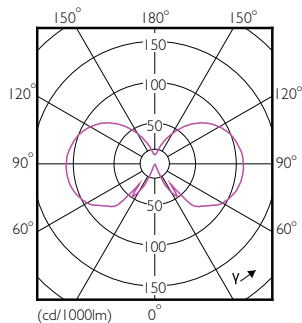

LEDBulb CLA 8-60W E27 G93 Clear 827 DIM