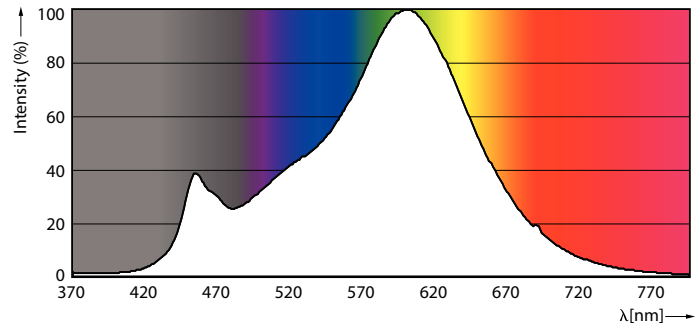

Photometric data

LEDBulb CLA 5.5-40W E27 ST64 Clear 827 DIM