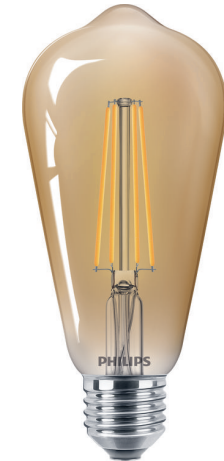

## CLA LEDBulb D 8-50W ST64 E27 822 GOLD Decorative LED bulbs

The new Deco collection (bulb) transforms your home with a perfect blend of (warm) white light and a lean, minimalistic lighting experience. With very long lifetime, up to 90% energy savings, no flickering and an instant full-level brightness, you will also enjoy soft and evenly distributed light with that trendy and stylish charm for a welcoming harmony in your space.