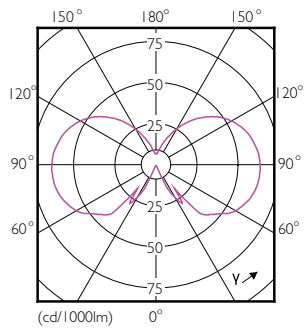

Photometric data

LED Bulb CLA 8-60W B22 ST64 Clear 827 DIM