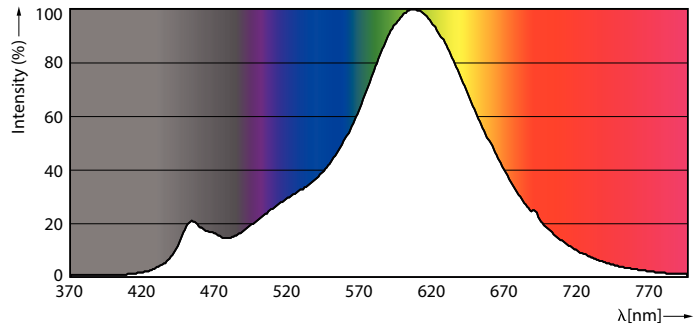

LED Bulb CLA 8-50W E27 ST64 Amber 822 DIM