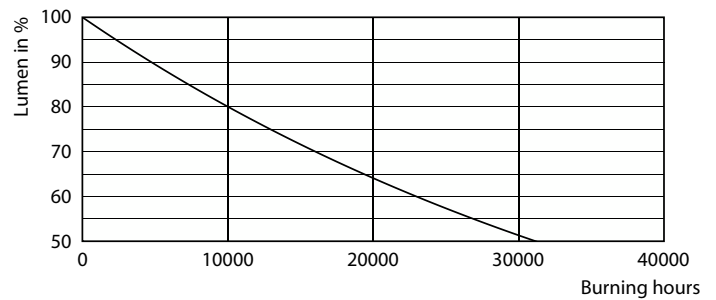

Product data

General Information	
Cap-Base	E14 [E14]
Nominal lifetime	15,000 hour(s)
Switching Cycle	20,000
Lighting Technology	LED
EU RoHS compliant	Yes
Light Technical	
Color Code	822 [CCT of 2200K]
Luminous Flux	350 lm
Color Designation	Flame
Correlated Color Temperature (Nom)	2200 K
Luminous Efficacy (rated) (Nom)	70.00 lm/W
Color Consistency	<6
Color rendering index (CRI)	80
LLMF At End Of Nominal Lifetime (Nom)	70 %

Master Value Decorative LED candles and lusters

Photometric data

Light Distribution Diagram - CLA LEDCandle D 5-32W B35 E14 822 GOLD

Lifetime

Life Expectancy Diagram - CLA LEDCandle D 5-32W B35 E14 822 GOLD