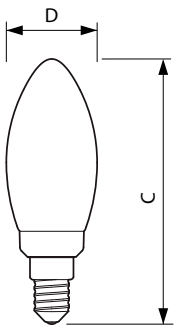

Product data

General Information	
Cap-Base	E14 [E14]
Nominal lifetime	15,000 hour(s)
Switching Cycle	20,000
Lighting Technology	LED
EU RoHS compliant	Yes
Light Technical	
Color Code	822 [CCT of 2200K]
Luminous Flux	350 lm
Color Designation	Flame
Correlated Color Temperature (Nom)	2200 K
Luminous Efficacy (rated) (Nom)	70.00 lm/W
Color Consistency	<6
Color rendering index (CRI)	80
LLMF At End Of Nominal Lifetime (Nom)	70 %

Master Value Decorative LED candles and lusters

Mechanical and Housing	
Bulb Finish	Amber
Bulb Shape	B35 [B 35mm]
Approval and Application	
Energy Consumption kWh/1000 h	5 kWh
Product Data	
Order product name	CLA LEDCandle D 5-32W B35 E14 822 GOLD
Full product name	Classic LEDCandle D 5-32W B35 E14 822 GOLD

Dimensional drawing

Product	D	C
CLA LEDCandle D 5-32W B35 E14 822 GOLD	35 mm	103 mm

Photometric data

Spectral Power Distribution Colour - CLA LEDCandle D 5-32W B35 E14 822 GOLD

General uniform lighting - CLA LEDCandle D 5-32W B35 E14 822 GOLD