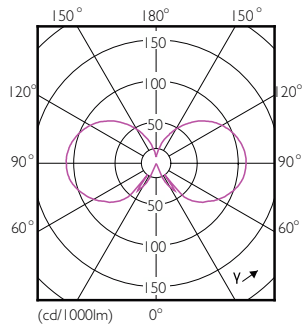

Master Value Decorative LED candles and lusters

Mechanical and Housing	
Bulb Finish	Amber
Bulb Shape	B35 [B 35mm]
Approval and Application	
Energy Consumption kWh/1000 h	5 kWh
Product Data	
Order product name	CLA LEDCandle D 5-32W B35 E14 822 GOLD
Full product name	Classic LEDCandle D 5-32W B35 E14 822 GOLD

Dimensional drawing

Product	D	C
CLA LEDCandle D 5-32W B35 E14 822 GOLD	35 mm	103 mm

Photometric data

Spectral Power Distribution Colour - CLA LEDCandle D 5-32W B35 E14 822 GOLD

General uniform lighting - CLA LEDCandle D 5-32W B35 E14 822 GOLD

Master Value Decorative LED candles and lusters

Photometric data

Light Distribution Diagram - CLA LEDCandle D 5-32W B35 E14 822 GOLD

Lifetime

Life Expectancy Diagram - CLA LEDCandle D 5-32W B35 E14 822 GOLD