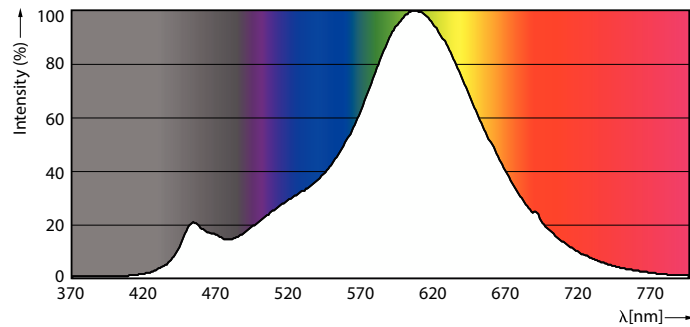

Photometric data

Spectral Power Distribution Colour - CLA LEDCandle D 5-32W B35 E14 822 GOLD