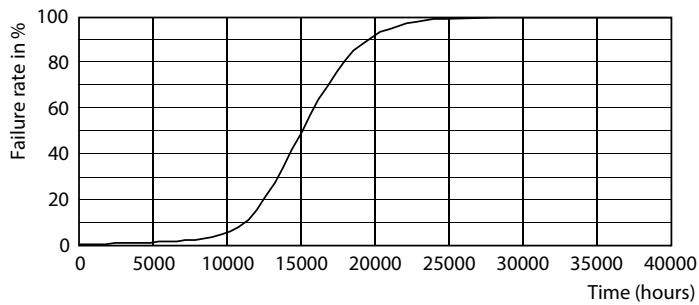

Lifetime

Life Expectancy Diagram - CLA LEDCandle D 5-32W B35 E14 822 GOLD