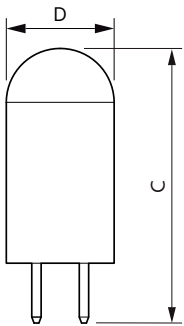

CorePro LEDcapsule LV

Approval and Application

Energy efficiency label (EEL)	A++
Suitable for accent lighting	No
Energy Consumption kWh/1000 h	3 kWh

Product Data

Full product code	871869682694200
Order product name	CorePro LEDcapsuleLV 2.5-28W G4 827

EAN/UPC – product	8718696826942
Order code	929001896702
Numerator – quantity per pack	1
Numerator – packs per outer box	12
Material no. (12NC)	929001896702
Net weight (piece)	0.008 kg

Dimensional drawing

Capsule 12V 3W-30W 300lm 2700K G4 ND

Product	D	C
CorePro LEDcapsuleLV 2.5-28W G4 827	15 mm	46.5 mm