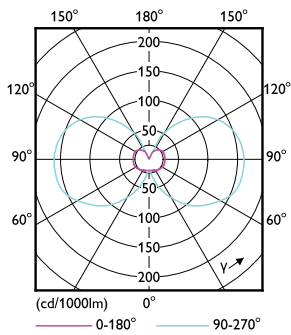

Photometric data

LEDcapsule CorePro 2.5-28W G4 Capsule Frosted 827 ND