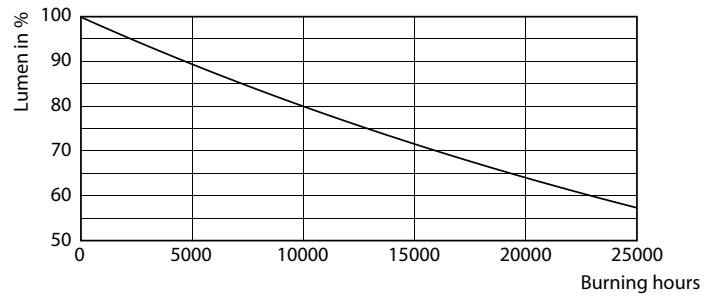

CorePro LEDcapsule LV

Lifetime

LEDcapsule CorePro 2.5-28W G4 Capsule Frosted 827 ND

LEDcapsule CorePro 2.5-28W G4 Capsule Frosted 827 ND