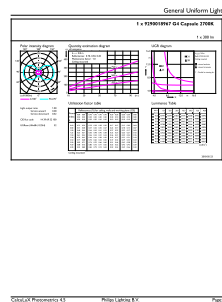

LEDcapsule CorePro 2.5-28W G4 Capsule Frosted 827 ND

Photometric data