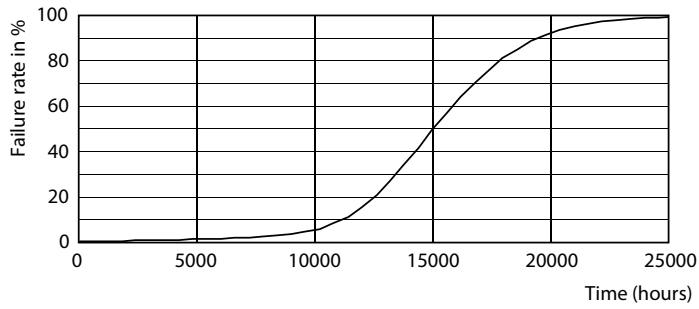

CorePro LEDcapsule LV

Lifetime

LEDcapsule CorePro 2.5-28W G4 Capsule Frosted 827 ND

LEDcapsule CorePro 2.5-28W G4 Capsule Frosted 827 ND