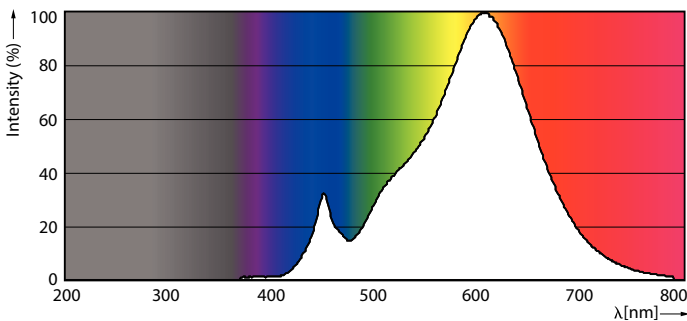

LEDcapsule CorePro 2.5-28W G4 Capsule Frosted 827 ND