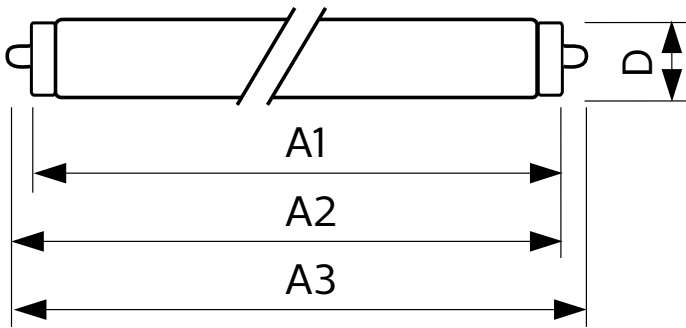

T8

Mechanical and Housing

Product Length 2400 mm

Approval and Application

Energy Efficiency Label (EEL) Not applicable
Energy Saving Product Yes
Approbation Marks UL certificate RoHS compliance DLC compliance
Energy Consumption kWh/1000 h - kWh
Energy Certifications DLC Standard

Product Data

Order product name 30T8/COR/96-830/IF39/G/FA8 10/1
EAN/UPC - Product 046677533007
Order code 533000
Numerator - Quantity Per Pack 1
Numerator - Packs per outer box 10
Material Nr. (12NC) 929001897104
Net Weight (Piece) 0.540 kg
Model Number 9290018971

Dimensional drawing

TLED IF CorePro 8ft 3900lm FA8 3000K

Product	D1	D2	A1	A2	A3
30T8/COR/96-830/ IF39/G/FA8 10/1	25.5 mm	28 mm	2366.9 mm	2375.8 mm	2384.7 mm

Photometric data

30W FA8 830 3000K