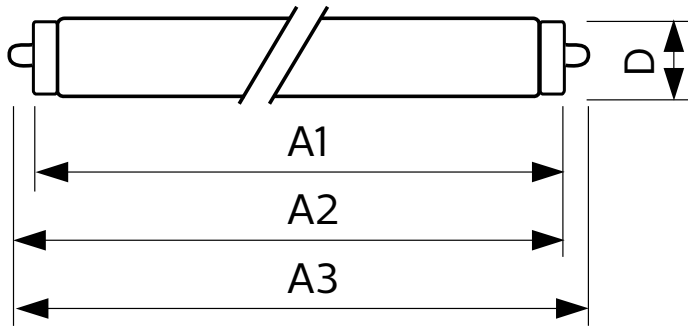

CorePro LEDtube InstantFit T8

Approval and Application

Energy Saving Product	Yes
Approval Marks	UL certificate RoHS compliance DLC compliance
Energy Certifications	DLC Standard
DesignLights Consortium Qualified Product List	-

Product Data

Order product name	30T8/COR/96-830/IF39/G/FA8 10/1

EAN/UPC - Product	046677533007
Order code	929001897104
Numerator - Quantity Per Pack	1
Numerator - Packs per outer box	10
Material Nr. (12NC)	929001897104
Net Weight (Piece)	0.540 kg

Dimensional drawing

TLED IF CorePro 8ft 3900lm FA8 3000K