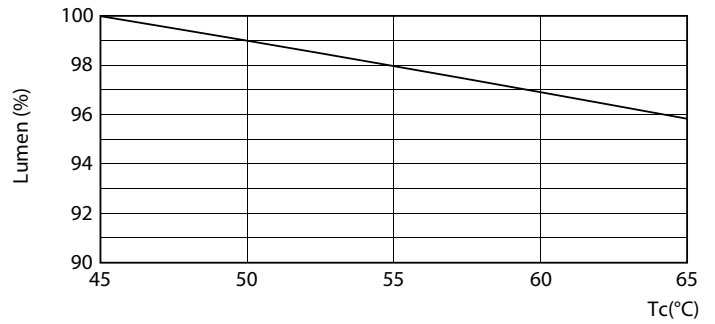

CorePro LEDtube InstantFit T8

Photometric data

Lifetime

30W FA8