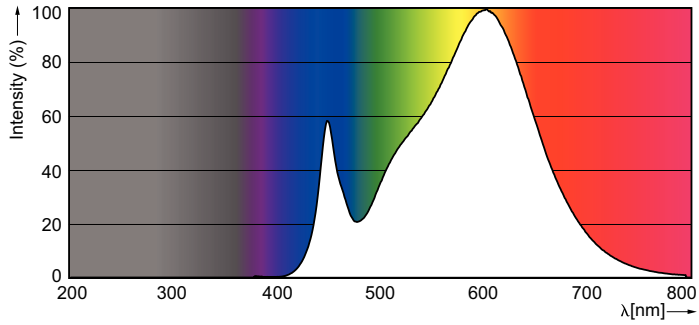

CorePro LEDtube InstantFit T8

Photometric data

STD 1200 mm 20 W /830 T8 I