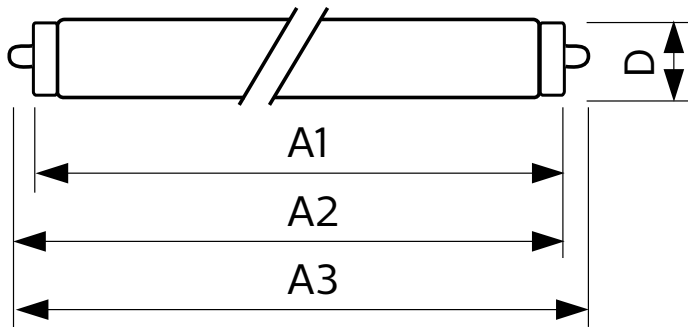

T8

Mechanical and Housing

Product Length 2400 mm

Approval and Application

Energy Efficiency Label (EEL) Not applicable
Energy Saving Product Yes
Approbation Marks UL certificate RoHS compliance DLC compliance
Energy Consumption kWh/1000 h - kWh
Energy Certifications DLC Standard

Product Data

Order product name 30T8/COR/96-835/IF39/G/FA8 10/1
EAN/UPC - Product 046677533014
Order code 533018
Numerator - Quantity Per Pack 1
Numerator - Packs per outer box 10
Material Nr. (12NC) 929001897204
Net Weight (Piece) 0.540 kg
Model Number 9290018972

Dimensional drawing

TLED IF CorePro 8ft 3900lm FA8 3500K