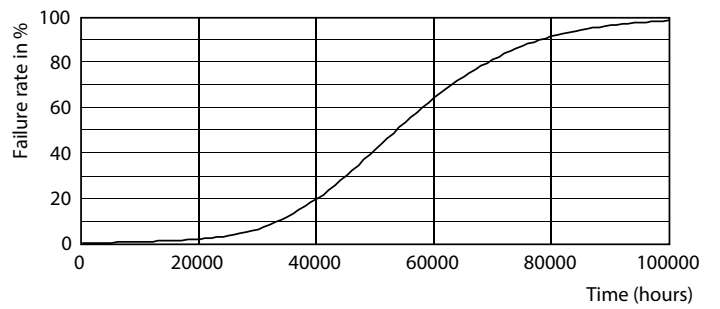

© 2020 Philips Lighting B.V. Page 11

30W FA8 835 3500K

Lifetime

30W FA8

30W FA8

30W FA8

30W FA8

T8