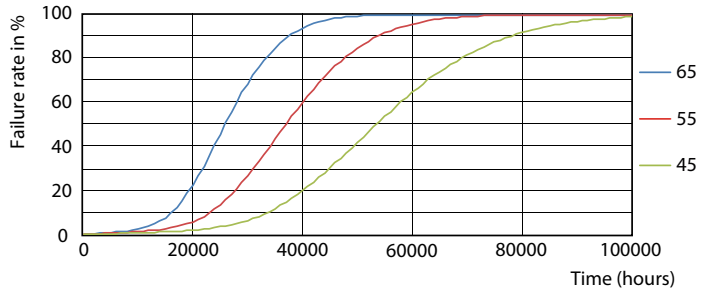

T8

Lifetime

30W FA8