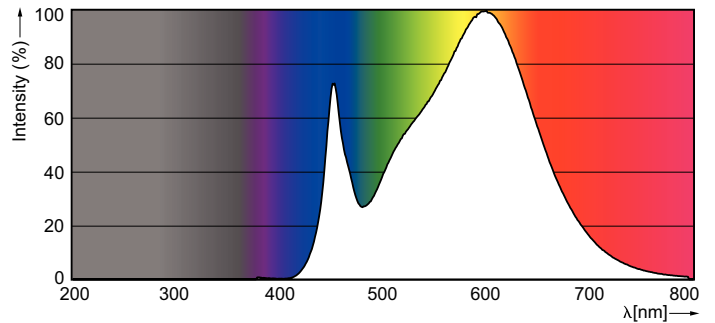

Product data

General Information	
Base	FA8 [FA8]
EU RoHS compliant	Yes
Nominal Lifetime (Nom)	50000 h
Switching Cycle	50000X
Light Technical	
Color Code	835 [CCT of 3500K]
Beam Angle (Nom)	240 °
Initial lumen (Nom)	3950 lm
Color Designation	White (WH)
Correlated Color Temperature (Nom)	3500 K
Luminous Efficacy (rated) (Nom)	131.00 lm/W
Color Consistency	ANSI
Color Rendering Index (Nom)	80
LLMF At End Of Nominal Lifetime (Nom)	70 %
Operating and Electrical	
Input Frequency	35000-150000 Hz
Power (Rated) (Nom)	30 W

Dimensional drawing

TLED IF CorePro 8ft 3900lm FA8 3500K

Product	D1	D2	A1	A2	A3
30T8/COR/96-835/ IF39/G/FA8 10/1	25.5 mm	28 mm	2366.9 mm	2375.8 mm	2384.7 mm

Photometric data

30W FA8 830 3000K

Photometric data