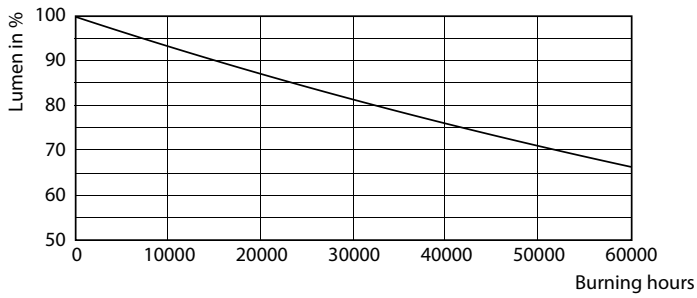

Photometric data

© 2020 Philips Lighting B.V. Page 11

30W FA8 835 3500K

Lifetime