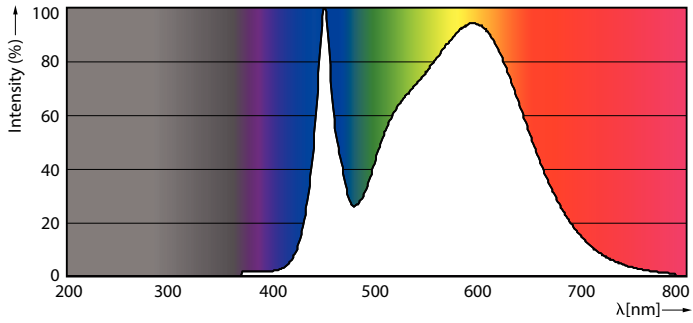

Product data

General Information	
Base	FA8 [FA8]
EU RoHS compliant	Yes
Nominal Lifetime (Nom)	50000 h
Switching Cycle	50000X
Light Technical	
Color Code	841 [CCT of 4100K (841)]
Beam Angle (Nom)	240 °
Initial lumen (Nom)	4200 lm
Color Designation	Cool White (CW)
Correlated Color Temperature (Nom)	4000 K
Luminous Efficacy (rated) (Nom)	140.00 lm/W
Color Consistency	ANSI
Color Rendering Index (Nom)	80
LLMF At End Of Nominal Lifetime (Nom)	70 %
Operating and Electrical	
Input Frequency	35000-150000 Hz
Power (Rated) (Nom)	30 W

Dimensional drawing

Product	D1	D2	A1	A2	A3
30T8/COR/96-840/ IF42/G/FA8 10/1	25.5 mm	28 mm	2366.9 mm	2375.8 mm	2384.7 mm

TLED IF CorePro 8ft 4200lm FA8 4000K

Photometric data

30W FA8 840 4000K

30W FA8 830 3000K

Photometric data

30W FA8

Lifetime

30W FA8

30W FA8

30W FA8

30W FA8

T8