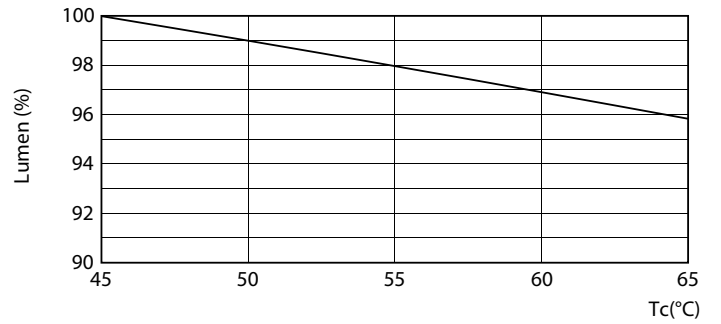

Photometric data

30W FA8

Lifetime

30W FA8

30W FA8

30W FA8

30W FA8

T8