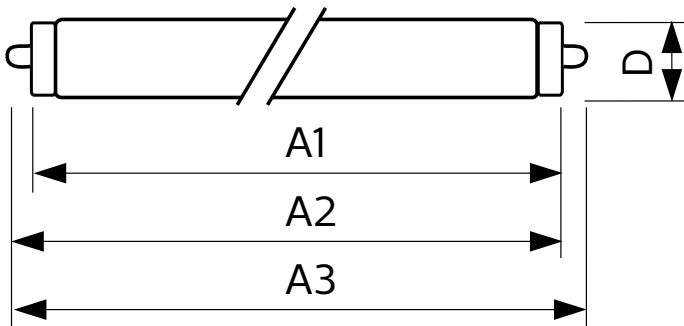

T8

Mechanical and Housing

Product Length 2400 mm

Approval and Application

Energy Efficiency Label (EEL) Not applicable
Energy Saving Product Yes
Approbation Marks UL certificate RoHS compliance DLC compliance
Energy Consumption kWh/1000 h - kWh
Energy Certifications DLC Standard

Product Data

Order product name 30T8/COR/96-840/IF42/G/FA8 10/1
EAN/UPC - Product 046677533021
Order code 533026
Numerator - Quantity Per Pack 1
Numerator - Packs per outer box 10
Material Nr. (12NC) 929001897304
Net Weight (Piece) 0.540 kg
Model Number 9290018973

Dimensional drawing

Product	D1	D2	A1	A2	A3
30T8/COR/96-840/ IF42/G/FA8 10/1	25.5 mm	28 mm	2366.9 mm	2375.8 mm	2384.7 mm

TLED IF CorePro 8ft 4200lm FA8 4000K

Photometric data