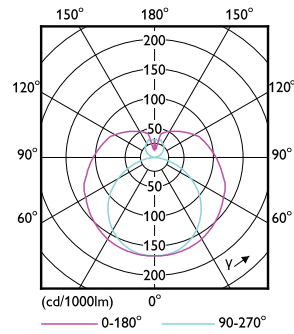

Product Data

Order product name 30T8/COR/96-840/IF42/G/FA8 10/1
 EAN/UPC - Product 046677533021
 Order code 533026
 Numerator - Quantity Per Pack 1
 Numerator - Packs per outer box 10
 Material Nr. (12NC) 929001897304
 Net Weight (Piece) 0.540 kg
 Model Number 9290018973

Dimensional drawing

Product	D1	D2	A1	A2	A3
30T8/COR/96-840/ IF42/G/FA8 10/1	25.5 mm	28 mm	2366.9 mm	2375.8 mm	2384.7 mm

TLED IF CorePro 8ft 4200lm FA8 4000K

Photometric data

30W FA8 840 4000K

30W FA8 830 3000K