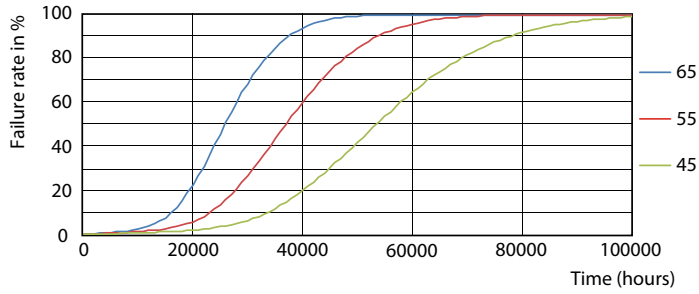

T8

Lifetime

30W FA8