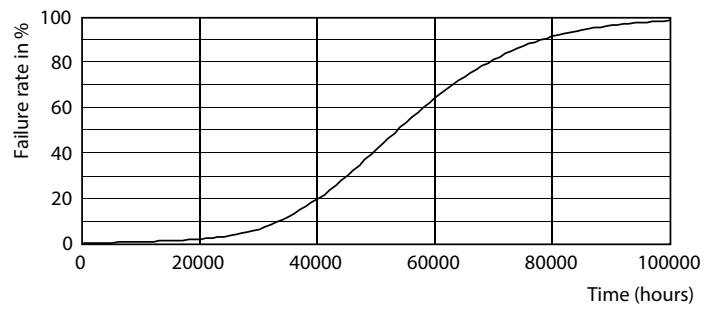

Photometric data

30W FA8

Lifetime

30W FA8

30W FA8

30W FA8

30W FA8

T8