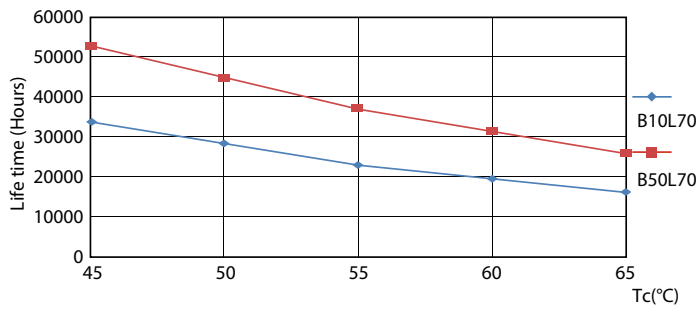

Photometric data

30W FA8

Lifetime

30W FA8

30W FA8

30W FA8

30W FA8

T8