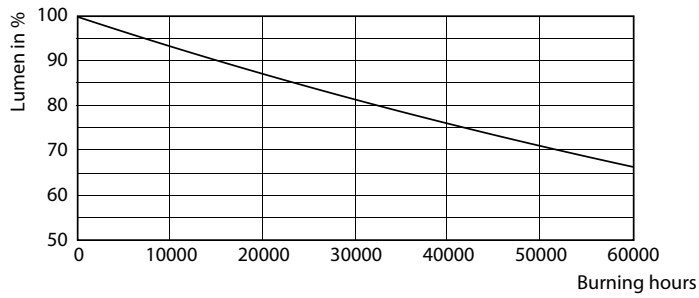

Product data

General Information	
Base	FA8 [FA8]
EU RoHS compliant	Yes
Nominal Lifetime (Nom)	50000 h
Switching Cycle	50000X
Light Technical	
Color Code	841 [CCT of 4100K (841)]
Beam Angle (Nom)	240 °
Initial lumen (Nom)	4200 lm
Color Designation	Cool White (CW)
Correlated Color Temperature (Nom)	4000 K
Luminous Efficacy (rated) (Nom)	140.00 lm/W
Color Consistency	ANSI
Color Rendering Index (Nom)	80
LLMF At End Of Nominal Lifetime (Nom)	70 %
Operating and Electrical	
Input Frequency	35000-150000 Hz
Power (Rated) (Nom)	30 W

Dimensional drawing

Product	D1	D2	A1	A2	A3
30T8/COR/96-840/ IF42/G/FA8 10/1	25.5 mm	28 mm	2366.9 mm	2375.8 mm	2384.7 mm

TLED IF CorePro 8ft 4200lm FA8 4000K

Photometric data

30W FA8 840 4000K

30W FA8 830 3000K

Photometric data

30W FA8

Lifetime

30W FA8

30W FA8

30W FA8

30W FA8

T8