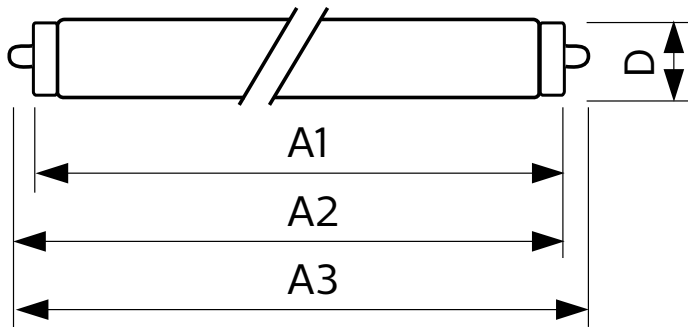

T8

Mechanical and Housing

Product Length 2400 mm

Approval and Application

Energy Efficiency Label (EEL) Not applicable
Energy Saving Product Yes
Approbation Marks UL certificate RoHS compliance DLC compliance
Energy Consumption kWh/1000 h - kWh
Energy Certifications DLC Standard

Product Data

Order product name 30T8/COR/96-850/IF42/G/FA8 10/1
EAN/UPC - Product 046677533038
Order code 533034
Numerator - Quantity Per Pack 1
Numerator - Packs per outer box 10
Material Nr. (12NC) 929001897404
Net Weight (Piece) 0.540 kg
Model Number 9290018974

Dimensional drawing

TLED IF CorePro 8ft 4200lm FA8 5000K

Product	D1	D2	A1	A2	A3
30T8/COR/96-850/ IF42/G/FA8 10/1	25.5 mm	28 mm	2366.9 mm	2375.8 mm	2384.7 mm

Photometric data

30W FA8 850 5000K