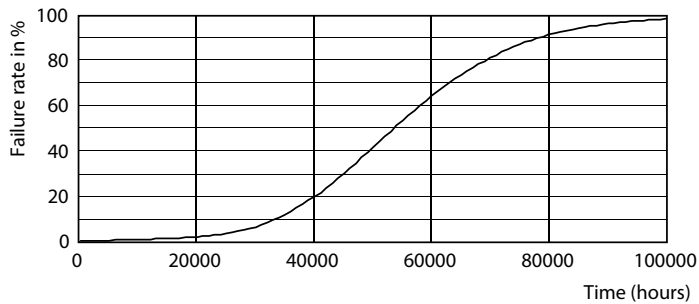

TrueForce LED Public (veje/områder – HPL/SON)

Fotometriske data

Light Distribution Diagram - TForce LED HPL ND 28-25W E27 730 FR

Levetid

Lumen Maintenance Diagram - TForce LED HPL ND 28-25W E27 730 FR

Life Expectancy Diagram - TForce LED HPL ND 28-25W E27 730 FR