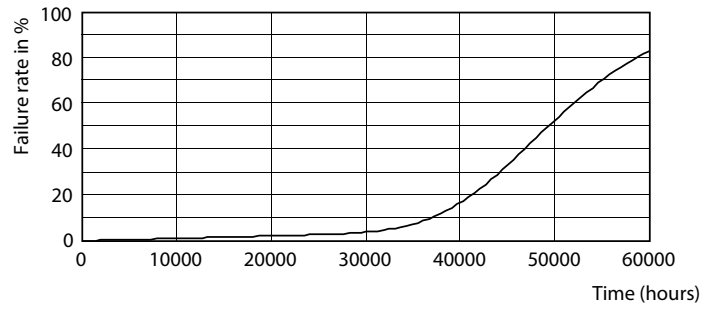

Product data

General Information		Power (Rated) (Nom)	
Cap base	E27 [E27]		35 W
Nominal lifetime (nom.)	50000 h	Lamp current (nom.)	920 mA
Switching cycle	50000X	Wattage equivalent	70 W
Technical type	35-70W	Starting time (nom.)	0.5 s
		Warm-up time to 60% light (nom.)	0.5 s
		Voltage (Nom)	70-80 V
Light Technical		Temperature	
Colour code	740 [CCT of 4,000 K]	T-Case maximum (nom.)	95 °C
Luminous flux (nom.)	6000 lm		
Luminous flux (rated) (nom.)	6000 lm	Controls and Dimming	
Colour designation	Cool White (CW)	Dimmable	No
Correlated colour temperature (nom.)	4000 K		
Luminous efficacy (rated) (nom.)	171.00 lm/W	Mechanical and Housing	
Colour consistency	<6	Bulb finish	Clear (CL)
Color rendering index (nom.)	70		
LLMF at end of nominal lifetime (nom.)	70 %	Approval and Application	
		Energy efficiency label (EEL)	A++
Operating and Electrical			
Input frequency	50 Hz		

Photometric data

LED TForce 58-35W E27 others Clear 730 ND

LED TForce 60-35W E27 others Clear 740 ND

LED TForce 60-35W E27 others Clear 740 ND

TrueForce LED Public (Road – SON)

Lifetime

LED TForce 58-35W E27 others Clear 730 ND