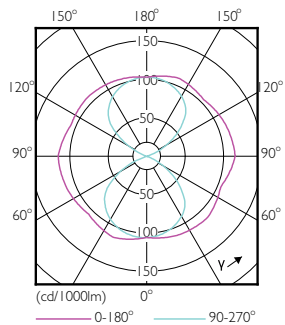

Photometric data

LED TForce 58-35W E27 others Clear 730 ND