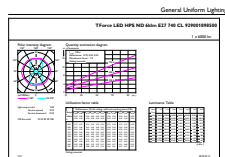

LED TForce 60-35W E27 others Clear 740 ND