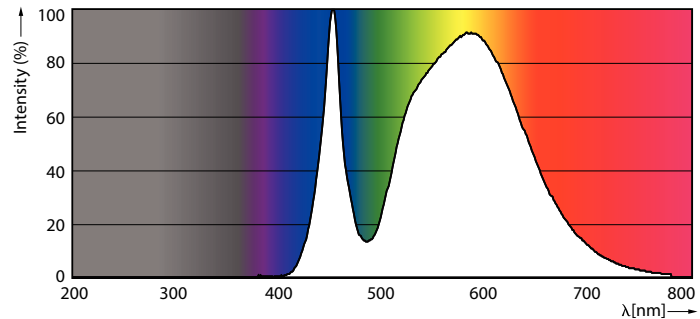

Product data

General Information		Power (Rated) (Nom)	
Cap base	E27 [E27]		35 W
Nominal lifetime (nom.)	50000 h	Lamp current (nom.)	920 mA
Switching cycle	50000X	Wattage equivalent	70 W
Technical type	35-70W	Starting time (nom.)	0.5 s
		Warm-up time to 60% light (nom.)	0.5 s
		Voltage (Nom)	70-80 V
Light Technical		Temperature	
Colour code	740 [CCT of 4,000 K]	T-Case maximum (nom.)	95 °C
Luminous flux (nom.)	6000 lm		
Luminous flux (rated) (nom.)	6000 lm	Controls and Dimming	
Colour designation	Cool White (CW)	Dimmable	No
Correlated colour temperature (nom.)	4000 K		
Luminous efficacy (rated) (nom.)	171.00 lm/W	Mechanical and Housing	
Colour consistency	<6	Bulb finish	Clear (CL)
Color rendering index (nom.)	70		
LLMF at end of nominal lifetime (nom.)	70 %	Approval and Application	
		Energy efficiency label (EEL)	A++
Operating and Electrical			
Input frequency	50 Hz		

Photometric data

LED TForce 58-35W E27 others Clear 730 ND

LED TForce 60-35W E27 others Clear 740 ND

LED TForce 60-35W E27 others Clear 740 ND

TrueForce LED Public (Road – SON)

Lifetime

LED TForce 58-35W E27 others Clear 730 ND