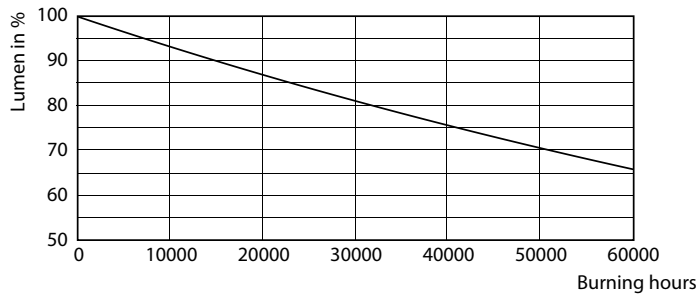

Product data

General Information		Power (Rated) (Nom)	
Cap base	E27 [E27]		35 W
Nominal lifetime (nom.)	50000 h	Lamp current (nom.)	920 mA
Switching cycle	50000X	Wattage equivalent	70 W
Technical type	35-70W	Starting time (nom.)	0.5 s
		Warm-up time to 60% light (nom.)	0.5 s
		Voltage (Nom)	70-80 V
Light Technical		Temperature	
Colour code	740 [CCT of 4,000 K]	T-Case maximum (nom.)	95 °C
Luminous flux (nom.)	6000 lm		
Luminous flux (rated) (nom.)	6000 lm	Controls and Dimming	
Colour designation	Cool White (CW)	Dimmable	No
Correlated colour temperature (nom.)	4000 K		
Luminous efficacy (rated) (nom.)	171.00 lm/W	Mechanical and Housing	
Colour consistency	<6	Bulb finish	Clear (CL)
Color rendering index (nom.)	70		
LLMF at end of nominal lifetime (nom.)	70 %	Approval and Application	
		Energy efficiency label (EEL)	A++
Operating and Electrical			
Input frequency	50 Hz		

Photometric data

LED TForce 58-35W E27 others Clear 730 ND

LED TForce 60-35W E27 others Clear 740 ND

LED TForce 60-35W E27 others Clear 740 ND

TrueForce LED Public (Road – SON)

Lifetime

LED TForce 58-35W E27 others Clear 730 ND