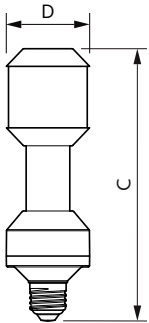

Product data

General Information		Power (Rated) (Nom)	
Cap base	E27 [E27]		35 W
Nominal lifetime (nom.)	50000 h	Lamp current (nom.)	920 mA
Switching cycle	50000X	Wattage equivalent	70 W
Technical type	35-70W	Starting time (nom.)	0.5 s
		Warm-up time to 60% light (nom.)	0.5 s
		Voltage (Nom)	70-80 V
Light Technical		Temperature	
Colour code	740 [CCT of 4,000 K]	T-Case maximum (nom.)	95 °C
Luminous flux (nom.)	6000 lm		
Luminous flux (rated) (nom.)	6000 lm	Controls and Dimming	
Colour designation	Cool White (CW)	Dimmable	No
Correlated colour temperature (nom.)	4000 K		
Luminous efficacy (rated) (nom.)	171.00 lm/W	Mechanical and Housing	
Colour consistency	<6	Bulb finish	Clear (CL)
Color rendering index (nom.)	70		
LLMF at end of nominal lifetime (nom.)	70 %	Approval and Application	
		Energy efficiency label (EEL)	A++
Operating and Electrical			
Input frequency	50 Hz		

TrueForce LED Public (Road – SON)

Energy Consumption kWh/1000 h	39 kWh
Product Data	
Full product code	87186968117700
Order product name	TForce LED Road 60-35W E27 740
EAN/UPC – product	871869681177
Order code	81117700

Numerator – quantity per pack	1
Numerator – packs per outer box	6
Material no. (12NC)	929001898502
Net weight (piece)	0.225 kg

Dimensional drawing

TForce LED EU SON-T 70W 50khrs 4000K

Product	D	C
TForce LED Road 60-35W E27 740	61 mm	200 mm