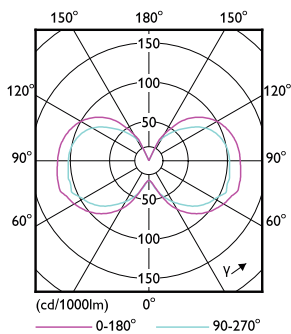

LEDcapsule CorePro 3.2-40W G9 Capsule 827 ND