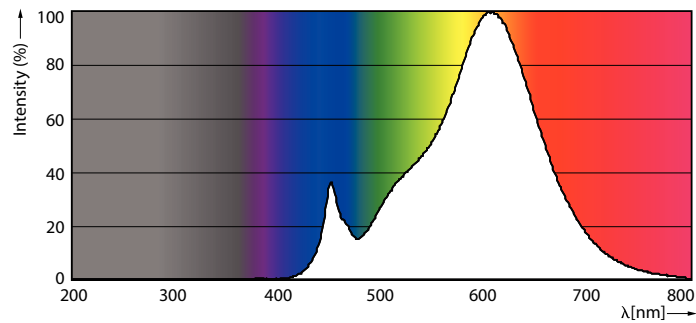

Photometric data

CalcLux Photometrics 4.5 Philips Lighting B.V. Page: 1/1

LEDcapsule CorePro 3.2-40W G9 Capsule 827 ND

CorePro LEDcapsule ND 3.2-40W G9 827