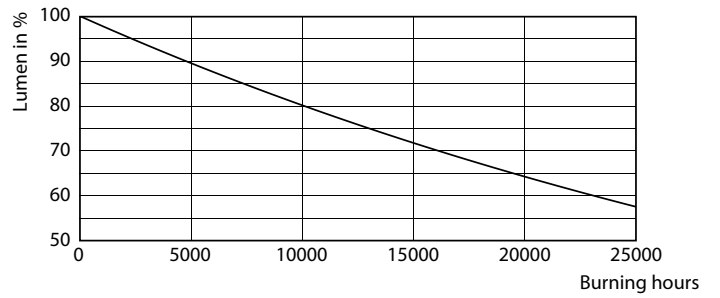

CorePro LEDcapsule MV

Lifetime

LEDcapsule CorePro 3.2-40W G9 Capsule 827 ND

LEDcapsule CorePro 3.2-40W G9 Capsule 827 ND