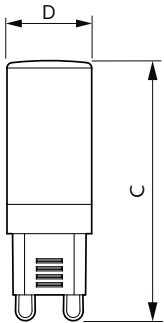

CorePro LEDcapsule MV

Energy Consumption kWh/1000 h	4 kWh
Product Data	
Full product code	871869681526700
Order product name	CorePro LEDcapsule ND 3.2-40W G9 827
EAN/UPC – product	8718696815267
Order code	929001902902

Numerator – quantity per pack	1
Numerator – packs per outer box	12
Material no. (12NC)	929001902902
Net weight (piece)	0.012 kg

Dimensional drawing

Capsule 230V3.3W-40W 370lm 2700K G9 Non

Product	D	C
CorePro LEDcapsule ND 3.2-40W G9 827	17 mm	51.5 mm