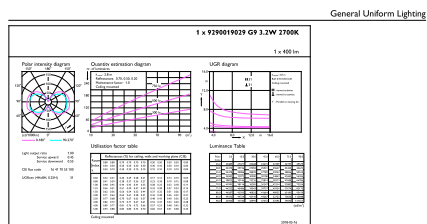

Photometric data

CalcLux Photometrics 4.5 Philips Lighting B.V. Page: 1/1

LEDcapsule CorePro 3.2-40W G9 Capsule 827 ND

CorePro LEDcapsule ND 3.2-40W G9 827