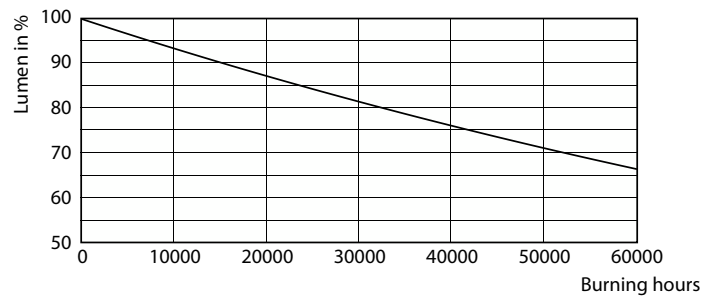

Lumen Maintenance Diagram - MAS LEDtube 1200mm UO 16W 830 T8 FF RCA