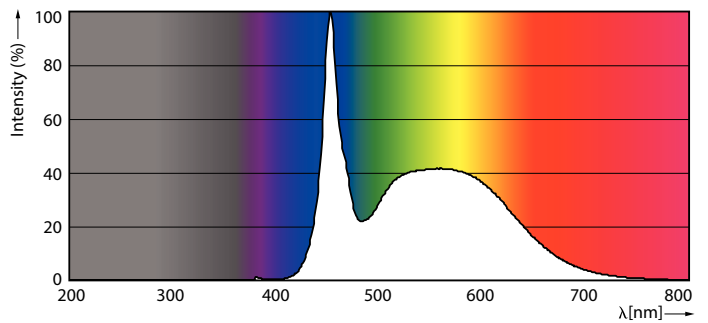

Product data

General Information		Operating and Electrical	
Cap-Base	G5 [G5]	Input Frequency	50 to 60 Hz
RoHS mark	RoHS mark	Power (Rated) (Nom)	26 W
Nominal Lifetime (Nom)	50000 h	Lamp Current (Nom)	150 mA
Switching Cycle	200000X	Starting Time (Nom)	0.5 s
B50L70	50000 h	Warm Up Time to 60% Light (Nom)	0.5 s
Light Technical		Power Factor (Nom)	0.9
Color Code	865 [CCT of 6500K]	Voltage (Nom)	220-240 V
Beam Angle (Nom)	200 °	Temperature	
Luminous Flux (Nom)	3900 lm	T-Ambient (Max)	45 °C
Luminous Flux (Rated) (Nom)	3900 lm	T-Ambient (Min)	-20 °C
Rated Beam Angle	200 °	T-Storage (Max)	65 °C
Correlated Color Temperature (Nom)	6500 K	T-Storage (Min)	-40 °C
Color Consistency	<6	T-Case Maximum (Nom)	67.4 °C
Color Rendering Index (Nom)	80		
LLMF At End Of Nominal Lifetime (Nom)	70 %		

MASTER LEDtube Mains T5

Controls and Dimming

Dimmable	No
----------	----

Mechanical and Housing

Bulb Material	Glass
Product Length	1500 mm

Approval and Application

Energy Efficiency Label (EEL)	A++
Energy Saving Product	Yes
Approval Marks	CE marking RoHS compliance KEMA Keur certificate
Energy Consumption kWh/1000 h	26 kWh

Dimensional drawing

TLED 1500mm 26W-54W 3900lm 200D 6500K G5

Product	D1	D2	A1	A2	A3
MASTER LEDtube 1500mm HO 26W 865 T5	15 mm	16.9 mm	1449 mm	1456.1 mm	1463.2 mm

Photometric data

26W G5 865 6500K

26W G5

MASTER LEDtube Mains T5

Photometric data

26W G5 830 3000K

Lifetime

26W G5

26W G5

26W G5

26W G5

MASTER LEDtube Mains T5