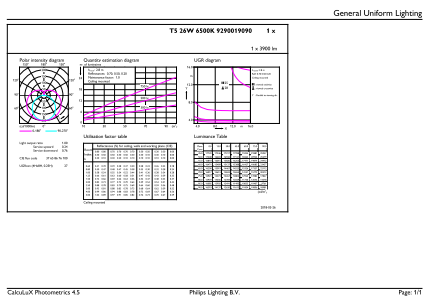

MASTER LEDtube Mains T5

Controls and Dimming

Dimmable	No
----------	----

Mechanical and Housing

Bulb Material	Glass
Product Length	1500 mm

Approval and Application

Energy Efficiency Label (EEL)	A++
Energy Saving Product	Yes
Approval Marks	CE marking RoHS compliance KEMA Keur certificate
Energy Consumption kWh/1000 h	26 kWh

Product Data

Full product code	871869681933300
Order product name	MASTER LEDtube 1500mm HO 26W 865 T5
EAN/UPC - Product	8718696819333
Order code	929001909002
Numerator - Quantity Per Pack	1
Numerator - Packs per outer box	10
Material Nr. (12NC)	929001909002
Net Weight (Piece)	0.285 kg

Dimensional drawing

TLED 1500mm 26W-54W 3900lm 200D 6500K G5

Product	D1	D2	A1	A2	A3
MASTER LEDtube 1500mm HO 26W 865 T5	15 mm	16.9 mm	1449 mm	1456.1 mm	1463.2 mm

Photometric data

26W G5 865 6500K

26W G5

MASTER LEDtube Mains T5