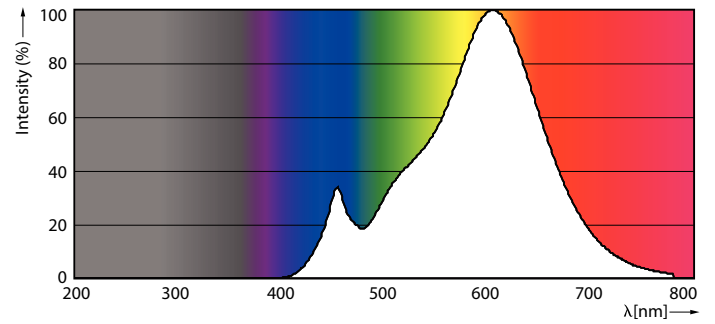

LEDspot Classic 35W GU10 PAR16 827 127V 36D DIM