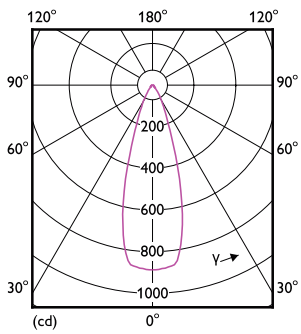

Dados fotométricos

LEDspot Classic 35W GU10 PAR16 827 127V 36D DIM