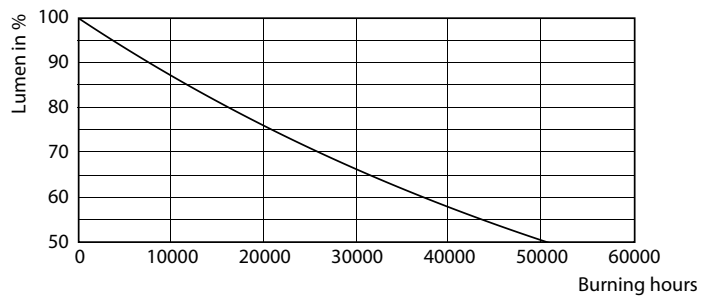

Classic LEDspotMV

Vida útil

LEDspot Classic 50W GU10 PAR16 827 36D ND

LEDspot Classic 50W GU10 PAR16 827 36D ND