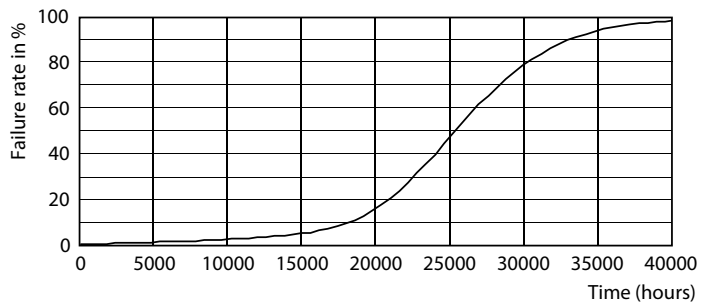

Classic LEDspotMV

Vida útil

LEDspot Classic 50W GU10 PAR16 827 36D ND

LEDspot Classic 50W GU10 PAR16 827 36D ND