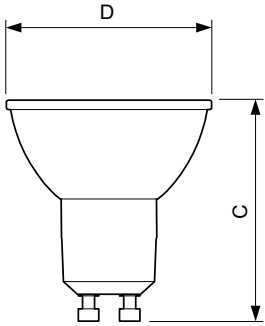

## Dados do produto

General Information	
Cap-Base	GU10 [ GU10]
Nominal Lifetime (Nom)	25000 h
Switching Cycle	50000X
Technical Type	4.5-35W
Light Technical	
Color Code	827 [ TCC de 2700K]
Beam Angle (Nom)	36 °
Luminous Flux (Nom)	350 lm
Luminous Flux (Rated) (Nom)	350 lm
Luminous Intensity (Nom)	600 cd
Color Designation	Branco quente (WW)
Rated Beam Angle	36 °
Correlated Color Temperature (Nom)	2700 K
Luminous Efficacy (rated) (Nom)	77.00 lm/W
Color Consistency	<6
Índice de restituição cromática (Nom.)	80
Llmf At End Of Nominal Lifetime (Nom)	70 %
Operating and Electrical	
Input Frequency	50-60 Hz
Power (Rated) (Nom)	4.5 W
Lamp Current (Nom)	45 mA
Wattage Equivalent	35 W
Starting Time (Nom)	0.5 s

## Desenho dimensional

GU10 127V 5.2-35W 350lm 36D 2700K D

Product	D	C
LEDClassic 35W GU10 2700K 127V 36D D	50.5 mm	54.5 mm