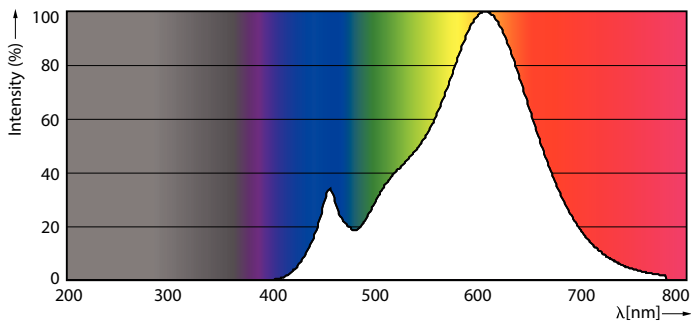

Dados fotométricos

LEDspot Classic 35W GU10 PAR16 827 220V 36D DIM