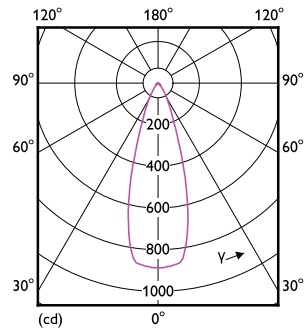

LEDspot Classic 35W GU10 PAR16 827 127V 36D DIM