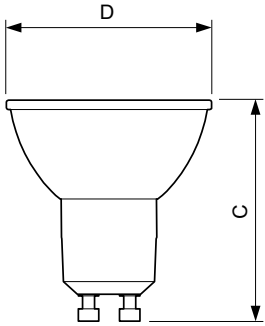

## Dados do produto

General Information	
Cap-Base	GU10 [ GU10]
Nominal Lifetime (Nom)	25000 h
Switching Cycle	50000X
Technical Type	4.5-35W
Light Technical	
Color Code	827 [ TCC de 2700K]
Beam Angle (Nom)	36 °
Luminous Flux (Nom)	350 lm
Luminous Flux (Rated) (Nom)	350 lm
Luminous Intensity (Nom)	600 cd
Color Designation	Branco quente (WW)
Rated Beam Angle	36 °
Correlated Color Temperature (Nom)	2700 K
Luminous Efficacy (rated) (Nom)	77.00 lm/W
Color Consistency	<6
Índice de restituição cromática (Nom.)	80
Llmf At End Of Nominal Lifetime (Nom)	70 %
Operating and Electrical	
Input Frequency	50-60 Hz
Power (Rated) (Nom)	4.5 W
Lamp Current (Nom)	35 mA
Wattage Equivalent	35 W
Starting Time (Nom)	0.5 s

## Desenho dimensional

GU10 220V 5.2-35W 350lm 36D 2700K D

Product	D	C
LEDClassic 35W GU10 2700K 220V 36D D	50.5 mm	54.5 mm