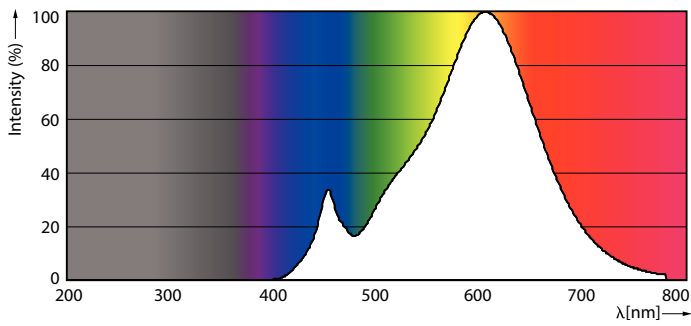

Classic LEDspotMV

LEDClassic 50W GU10 827 100-240V 36D ND

Dados do produto

General Information	
Cap-Base	GU10 [GU10]
Nominal Lifetime (Nom)	25000 h
Switching Cycle	50000X
Technical Type	6-50W
Light Technical	
Color Code	827 [TCC de 2700K]
Beam Angle (Nom)	36 °
Luminous Flux (Nom)	525 lm
Luminous Flux (Rated) (Nom)	525 lm
Luminous Intensity (Nom)	800 cd
Color Designation	Branco quente (WW)
Rated Beam Angle	36 °
Correlated Color Temperature (Nom)	2700 K
Luminous Efficacy (rated) (Nom)	87.00 lm/W
Color Consistency	<6
Índice de restituição cromática (Nom.)	80
Llmf At End Of Nominal Lifetime (Nom)	70 %
Operating and Electrical	
Input Frequency	50-60 Hz
Power (Rated) (Nom)	6 W
Wattage Equivalent	50 W
Starting Time (Nom)	0.5 s
Warm Up Time To 60% Light (Nom)	0.5 s
Power Factor (Nom)	0.7

	50 mA
	37 mA
Voltage (Nom)	127-220 V
Temperature	
T-máxima na caixa (Nom)	75 °C
Controls and Dimming	
Dimmable	Não
Approval and Application	
Suitable For Accent Lighting	Yes
Energy Efficiency Label (EEL)	A+
Product Data	
Full product code	871869682030800
Order product name	LEDClassic 50W GU10 827 100-240V 36D ND
EAN/UPC - Product	8718696820308
Order code	929001911911
Local Code	929001911911
Numerator - Quantity Per Pack	1
Numerator - Packs per outer box	10
Material Nr. (12NC)	929001911911
Net Weight (Piece)	0.040 kg

Classic LEDspotMV

Desenho dimensional

GU10 5.6-50W 525lm 36D 2700K ND

Product	D	C
LEDClassic 50W GU10 827 100-240V 36D ND	50.5 mm	54.5 mm

Dados fotométricos

LEDspot Classic 50W GU10 PAR16 827 36D ND

LEDspot Classic 50W GU10 PAR16 827 36D ND