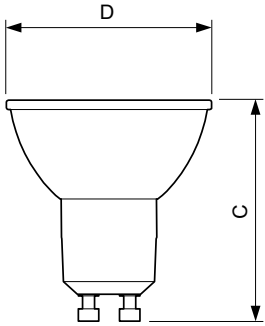

Classic LEDspotMV

LEDClassic 50W GU10 827 100-240V 36D ND

Dados do produto

General Information	
Cap-Base	GU10 [GU10]
Nominal Lifetime (Nom)	25000 h
Switching Cycle	50000X
Technical Type	6-50W
Light Technical	
Color Code	827 [TCC de 2700K]
Beam Angle (Nom)	36 °
Luminous Flux (Nom)	525 lm
Luminous Flux (Rated) (Nom)	525 lm
Luminous Intensity (Nom)	800 cd
Color Designation	Branco quente (WW)
Rated Beam Angle	36 °
Correlated Color Temperature (Nom)	2700 K
Luminous Efficacy (rated) (Nom)	87.00 lm/W
Color Consistency	<6
Índice de restituição cromática (Nom.)	80
Llmf At End Of Nominal Lifetime (Nom)	70 %
Operating and Electrical	
Input Frequency	50-60 Hz
Power (Rated) (Nom)	6 W
Wattage Equivalent	50 W
Starting Time (Nom)	0.5 s
Warm Up Time To 60% Light (Nom)	0.5 s
Power Factor (Nom)	0.7

	50 mA
	37 mA
Voltage (Nom)	127-220 V
Temperature	
T-máxima na caixa (Nom)	75 °C
Controls and Dimming	
Dimmable	Não
Approval and Application	
Suitable For Accent Lighting	Yes
Energy Efficiency Label (EEL)	A+
Product Data	
Full product code	871869682030800
Order product name	LEDClassic 50W GU10 827 100-240V 36D ND
EAN/UPC - Product	8718696820308
Order code	929001911911
Local Code	929001911911
Numerator - Quantity Per Pack	1
Numerator - Packs per outer box	10
Material Nr. (12NC)	929001911911
Net Weight (Piece)	0.040 kg

Classic LEDspotMV

Desenho dimensional

GU10 5.6-50W 525lm 36D 2700K ND

Product	D	C
LEDClassic 50W GU10 827 100-240V 36D ND	50.5 mm	54.5 mm

Dados fotométricos

LEDspot Classic 50W GU10 PAR16 827 36D ND

LEDspot Classic 50W GU10 PAR16 827 36D ND