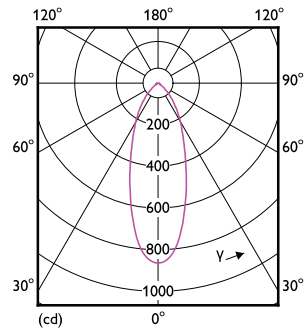

Classic LEDspotMV

LEDClassic 50W GU10 827 100-240V 36D ND

Dados do produto

General Information	
Cap-Base	GU10 [GU10]
Nominal Lifetime (Nom)	25000 h
Switching Cycle	50000X
Technical Type	6-50W
Light Technical	
Color Code	827 [TCC de 2700K]
Beam Angle (Nom)	36 °
Luminous Flux (Nom)	525 lm
Luminous Flux (Rated) (Nom)	525 lm
Luminous Intensity (Nom)	800 cd
Color Designation	Branco quente (WW)
Rated Beam Angle	36 °
Correlated Color Temperature (Nom)	2700 K
Luminous Efficacy (rated) (Nom)	87.00 lm/W
Color Consistency	<6
Índice de restituição cromática (Nom.)	80
Llmf At End Of Nominal Lifetime (Nom)	70 %
Operating and Electrical	
Input Frequency	50-60 Hz
Power (Rated) (Nom)	6 W
Wattage Equivalent	50 W
Starting Time (Nom)	0.5 s
Warm Up Time To 60% Light (Nom)	0.5 s
Power Factor (Nom)	0.7

Classic LEDspotMV

Desenho dimensional

GU10 5.6-50W 525lm 36D 2700K ND

Product	D	C
LEDClassic 50W GU10 827 100-240V 36D ND	50.5 mm	54.5 mm

Dados fotométricos

LEDspot Classic 50W GU10 PAR16 827 36D ND

LEDspot Classic 50W GU10 PAR16 827 36D ND