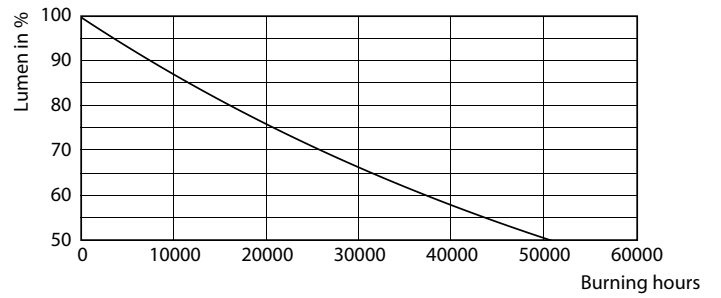

TrueForce High Lumen PAR

Lifetime

Life Expectancy Diagram - 25.5PAR30L/PER/830/F25/ND/120-277V 6/1FB

Lumen Maintenance Diagram - 25.5PAR30L/PER/830/F25/ND/120-277V 6/1FB