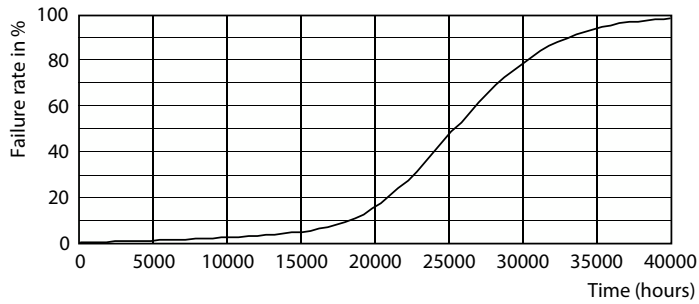

TrueForce High Lumen PAR

Lifetime

Life Expectancy Diagram - 25.5PAR30L/PER/830/F25/ND/120-277V 6/1FB

Lumen Maintenance Diagram - 25.5PAR30L/PER/830/F25/ND/120-277V 6/1FB