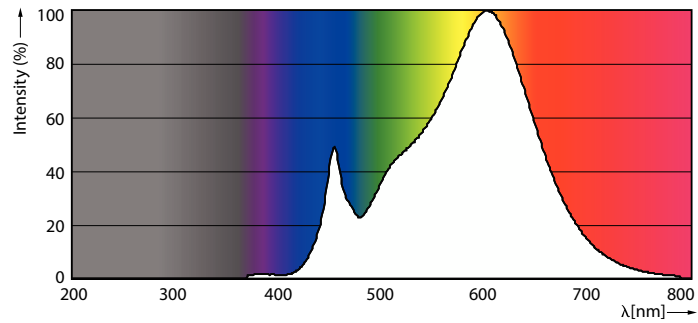

Photometric data

Spectral Power Distribution Colour - 25.5PAR30L/PER/830/F25/ND/120-277V 6/1FB