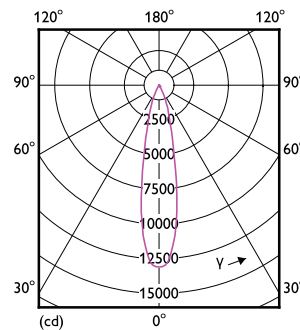

Accent Lighting Spots - 25.5PAR30L/PER/830/F25/ND/120-277V 6/1FB

Light Distribution Diagram - 25.5PAR30L/PER/830/F25/ND/120-277V 6/1FB