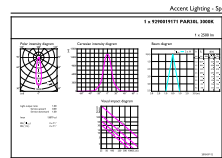

Photometric data

Spectral Power Distribution Colour - 25.5PAR30L/PER/830/F25/ND/120-277V 6/1FB