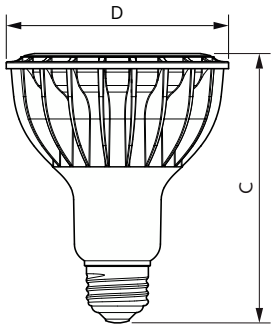

TrueForce High Lumen PAR

Energy Certifications	Energy Star
Product Data	
Order product name	25.5PAR30L/PER/830/F25/ND/120-277V 6/1FB
Full product name	25.5PAR30L/PER/830/F25/ND/120-277V 6/1FB
Order code	534651

Material Nr. (12NC)	929001917104
Numerator - Quantity Per Pack	1
EAN/UPC - Product/Case	046677534653
Numerator - Packs per outer box	6
EAN/UPC - Case	50046677534658

Dimensional drawing

Product	D	C
25.5PAR30L/PER/830/F25/ND/120-277V 6/1FB	3-13/16 inch	4-11/16 inch