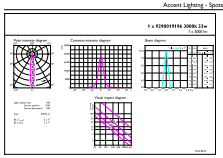

TrueForce High Lumen PAR

Photometric data

Accent Lighting Spots - 33PAR38/PER/830/S15/DIM/120V B 6/1FB