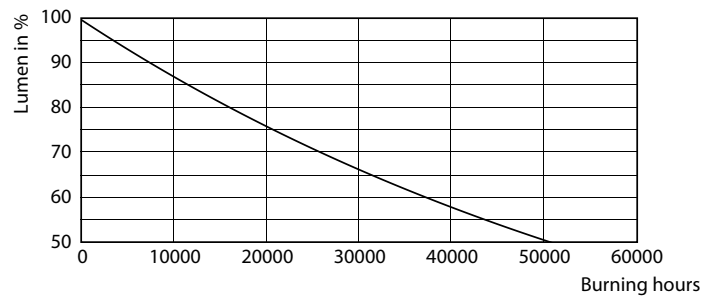

Lumen Maintenance Diagram - 33PAR38/PER/830/S15/DIM/120V B 6/1FB