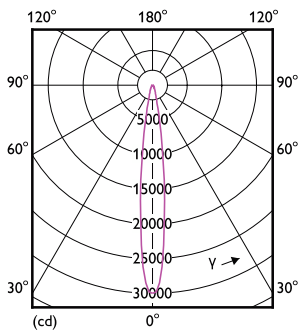

Photometric data

Light Distribution Diagram - 33PAR38/PER/830/S15/DIM/120V B 6/1FB