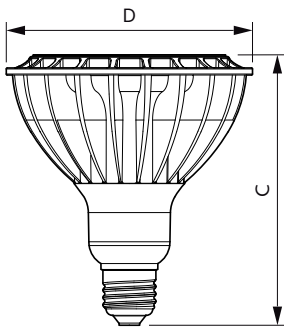

### Product data

General Information		Power Consumption	
Cap-Base	E26 [Single Contact Medium Screw]	Power Consumption	33 W
Nominal lifetime	25,000 hour(s)	Lamp Current (Nom)	300 mA
Switching Cycle	50,000	Wattage Equivalent	250 W
Lighting Technology	LED	Starting Time (Nom)	0.5 s
EU RoHS compliant	Yes	Warm-up time to 60% light	0.5 s
		Power Factor (Fraction)	0.95
		Voltage (Nom)	120 V
Light Technical		Temperature	
Color Code	830 [CCT of 3000K]	Ambient temperature range	-20 to +45 °C
Beam Angle (Nom)	15 degree(s)	T-Case Maximum (Nom)	90 °C
Luminous Flux	3,000 lm		
Luminous Intensity (Nom)	33,000 cd	Controls and Dimming	
Color Designation	White (WH)	Dimmable	Only with specific dimmers
Correlated Color Temperature (Nom)	3000 K		
Luminous Efficacy (rated) (Nom)	90 lm/W	Mechanical and Housing	
Color Consistency	<4	Bulb Finish	Clear
Color rendering index (CRI)	80	Bulb Material	Metal
LLMF At End Of Nominal Lifetime (Nom)	70 %	Bulb Shape	PAR38
		UL Wet/ damp/ dry location	Damp location
Operating and Electrical			
Line Frequency	50 to 60 Hz		
Input Frequency	50 to 60 Hz		

## Dimensional drawing

Product	D	C
33PAR38/PER/830/S15/DIM/120V B 6/1FB	123 mm	133 mm