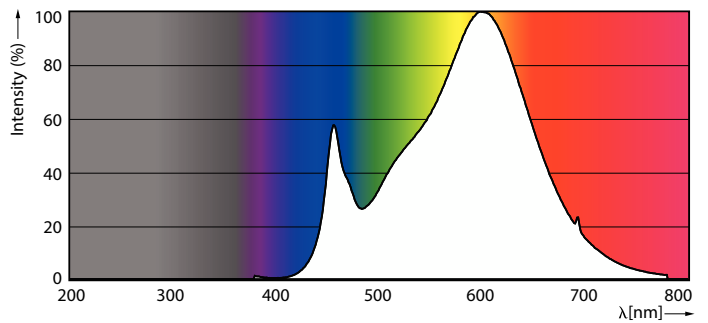

Photometric data

Spectral Power Distribution Colour - 33PAR38/PER/830/S15/DIM/120V B 6/1FB