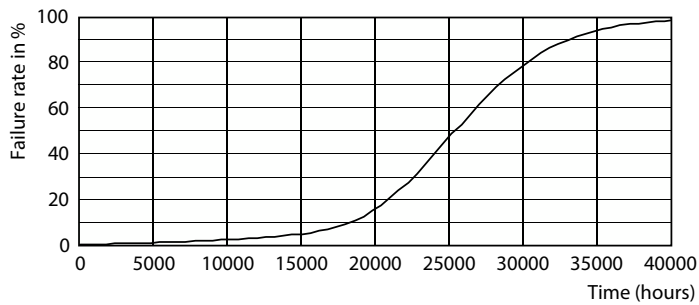

TrueForce High Lumen PAR

Photometric data

Accent Lighting Spots - 33PAR38/PER/830/S15/DIM/120V B 6/1FB

Lifetime

Life Expectancy Diagram - 33PAR38/PER/830/S15/DIM/120V B 6/1FB