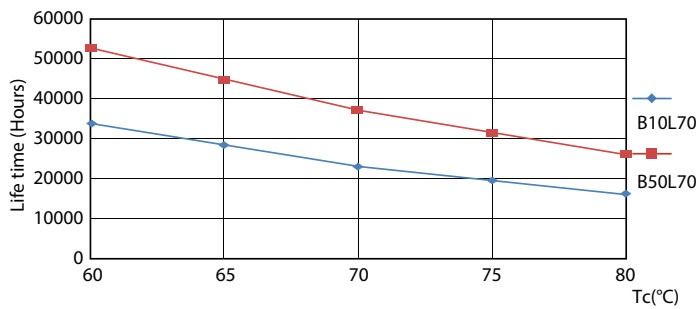

MASTER LEDtube EM/Mains T8

Fotometriska data

© 2023 Philips Lighting B.V. Page 11

General uniform lighting - MAS LEDtube 1200mm UO 16W 840 T8 G

Livslängd

Life Expectancy Diagram - MAS LEDtube 1200mm UO 16W 840 T8 G