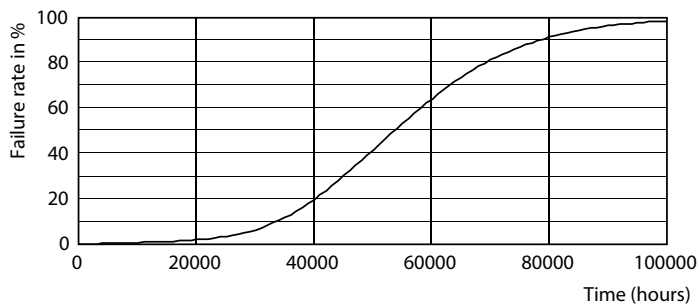

Life Expectancy Diagram - MAS LEDtube 1200mm UO 16W 840 T8 G