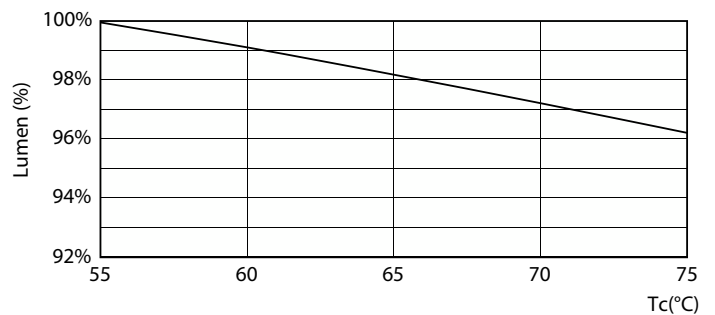

Lumen Maintenance Diagram - MAS LEDtube 1200mm UO 16W 840 T8 G

MASTER LEDtube EM/Mains T8

Fotometriska data

© 2023 Philips Lighting B.V. Page 11

General uniform lighting - MAS LEDtube 1200mm UO 16W 840 T8 G

Livslängd