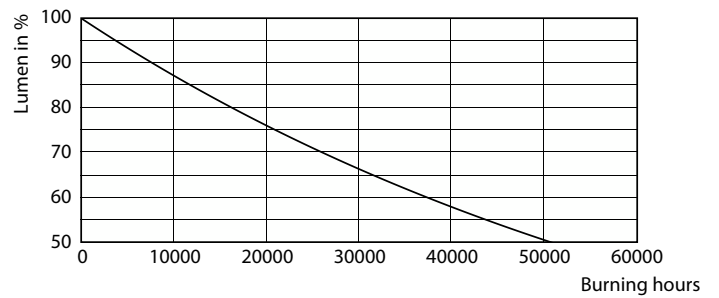

Lumen Maintenance Diagram - TForce Core LED PT 30-27W E27 830 FR