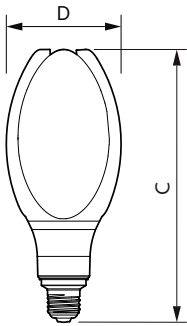

## Dimensional drawing

Product	D	C
TForce Core LED PT 30-27W E27 830 FR	96 mm	228 mm