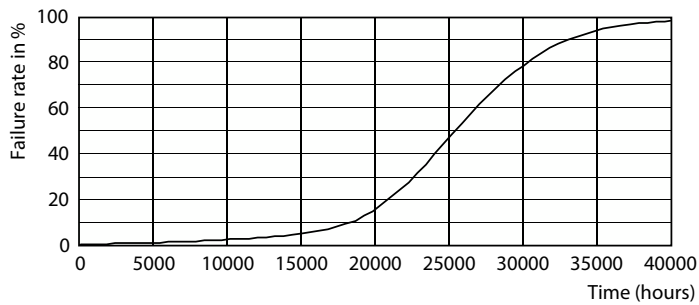

Lifetime

Life Expectancy Diagram - TForce Core LED PT 30-27W E27 830 FR