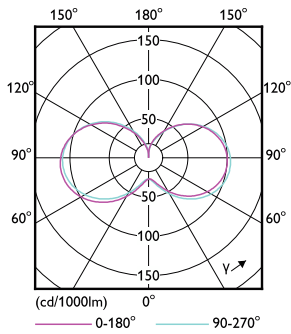

MASTER - LED HID HPL

Photometric data

Light Distribution Diagram - TForce Core LED PT 30-27W E27 830 FR