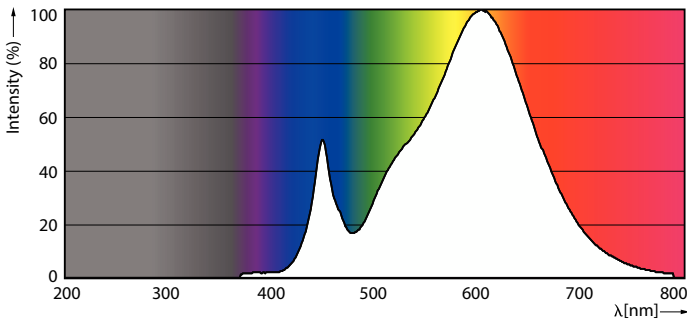

Photometric data

Spectral Power Distribution Colour - TForce Core LED PT 30-27W E27 830 FR

General uniform lighting - TForce Core LED PT 30-27W E27 830 FR