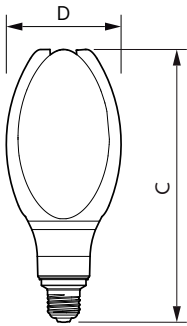

Product data

General Information		LLMF at end of nominal lifetime (nom.)	
Cap base	E27 [E27]		70 %
Nominal lifetime (nom.)	25000 h	Operating and Electrical	
Switching cycle	50000X	Input frequency	50 to 60 Hz
Technical type	27-80W	Power (Rated) (Nom)	27 W
		Lamp current (nom.)	120 mA
		Wattage equivalent	80 W
Light Technical		Starting time (nom.)	0.3 s
Colour code	830 [CCT of 3,000 K]	Warm-up time to 60% light (nom.)	0.3 s
Luminous flux (nom.)	3000 lm	Power factor (nom.)	0.98
Luminous flux (rated) (nom.)	3000 lm	Voltage (Nom)	220-240 V
Colour designation	White (WH)	Temperature	
Correlated colour temperature (nom.)	3000 K	T-Case maximum (nom.)	70 °C
Luminous efficacy (rated) (nom.)	111.00 lm/W		
Colour consistency	<6		
Color rendering index (nom.)	80		

Product Data

Full product code	871869959438100
-------------------	-----------------

Order product name	TForce Core LED PT 30-27W E27 830 FR
EAN/UPC – product	8718699594381
Order code	59438100
Numerator – quantity per pack	1
Numerator – packs per outer box	4
Material no. (12NC)	929001925302
Net weight (piece)	0.280 kg

Dimensional drawing

TForce LED HPL ND 2.7klm E27 830 FR

Product	D	C
TForce Core LED PT 30-27W E27 830 FR	96 mm	228 mm

Photometric data

LED TForce Core PT 30-27W E27 others frosted 830 ND

LED TForce Core PT 30-27W E27 others frosted 830 ND