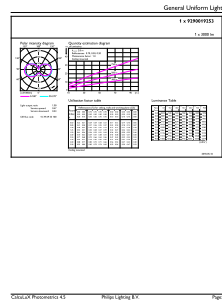

Product Data

Full product code	871869959438100
-------------------	-----------------

Order product name	TForce Core LED PT 30-27W E27 830 FR
EAN/UPC – product	8718699594381
Order code	59438100
Numerator – quantity per pack	1
Numerator – packs per outer box	4
Material no. (12NC)	929001925302
Net weight (piece)	0.280 kg

Dimensional drawing

TForce LED HPL ND 2.7klm E27 830 FR

Product	D	C
TForce Core LED PT 30-27W E27 830 FR	96 mm	228 mm

Photometric data

LED TForce Core PT 30-27W E27 others frosted 830 ND

LED TForce Core PT 30-27W E27 others frosted 830 ND