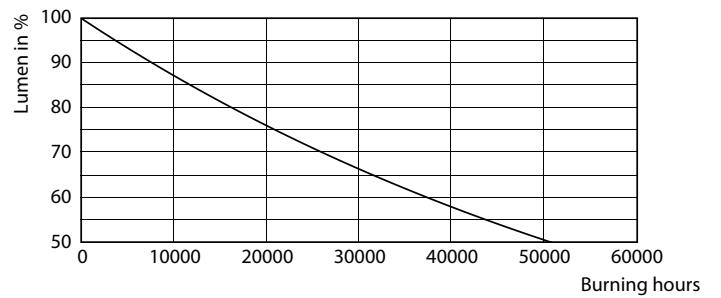

Product data

General Information		LLMF at end of nominal lifetime (nom.)	
Cap base	E27 [E27]		70 %
Nominal lifetime (nom.)	25000 h	Operating and Electrical	
Switching cycle	50000X	Input frequency	50 to 60 Hz
Technical type	27-80W	Power (Rated) (Nom)	27 W
		Lamp current (nom.)	120 mA
		Wattage equivalent	80 W
Light Technical		Starting time (nom.)	0.3 s
Colour code	830 [CCT of 3,000 K]	Warm-up time to 60% light (nom.)	0.3 s
Luminous flux (nom.)	3000 lm	Power factor (nom.)	0.98
Luminous flux (rated) (nom.)	3000 lm	Voltage (Nom)	220-240 V
Colour designation	White (WH)	Temperature	
Correlated colour temperature (nom.)	3000 K	T-Case maximum (nom.)	70 °C
Luminous efficacy (rated) (nom.)	111.00 lm/W		
Colour consistency	<6		
Color rendering index (nom.)	80		

TrueForce Core LED Public (Urban/Road – HPL/SON)

Photometric data

LED TForce Core PT 30-27W E27 others frosted 830 ND

Lifetime

LED TForce Core PT 30-27W E27 others frosted 830 ND

LED TForce Core PT 30-27W E27 others frosted 830 ND