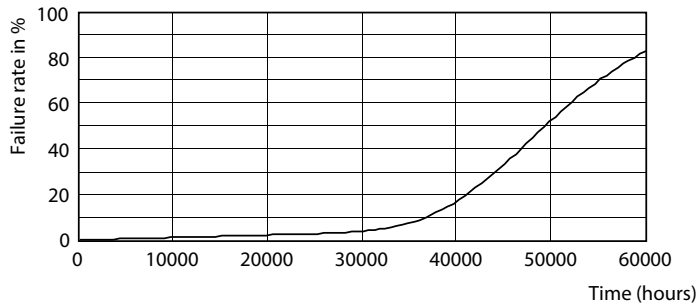

Lifetime

LED TForce HB MV 120-100W E40 others 840 12D ND NB