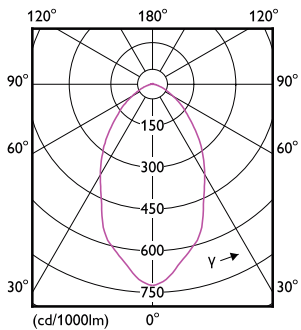

Product data

General Information		Luminous efficacy (rated) (nom.)	
Cap base	E40 [E40]		120.00 lm/W
Nominal lifetime (nom.)	50000 h	Colour consistency	<6
Switching cycle	50000X	Color rendering index (nom.)	80
Technical type	100-250W	LLMF at end of nominal lifetime (nom.)	70 %
Light Technical		Operating and Electrical	
Colour code	840 [CCT of 4,000 K]	Input frequency	50 to 60 Hz
Beam Angle (Nom)	60 °	Power (Rated) (Nom)	100 W
Luminous flux (nom.)	12000 lm	Lamp current (nom.)	520 mA
Luminous flux (rated) (nom.)	12000 lm	Starting time (nom.)	0.5 s
Colour designation	Cool White (CW)	Warm-up time to 60% light (nom.)	0.5 s
Correlated colour temperature (nom.)	4000 K	Power factor (nom.)	0.9

Dimensional drawing

EU High Bay Mains 12000lm 4000K

Product	D	C
TForce LED HB MV ND 120-100W E40 840 NB	211 mm	252 mm

Photometric data

LED TForce HB MV 120-100W E40 others 840 12D ND NB

LED TForce HB MV 120-100W E40 others 840 12D ND NB