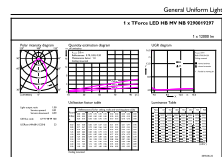

Dimensional drawing

EU High Bay Mains 12000lm 4000K

Product	D	C
TForce LED HB MV ND 120-100W E40 840 NB	211 mm	252 mm

Photometric data

LED TForce HB MV 120-100W E40 others 840 12D ND NB

LED TForce HB MV 120-100W E40 others 840 12D ND NB