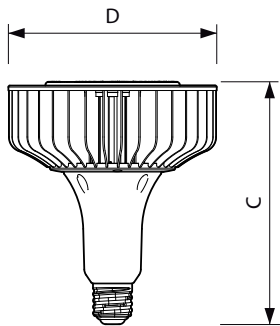

Product data

General Information		Luminous efficacy (rated) (nom.)	
Cap base	E40 [E40]		120.00 lm/W
Nominal lifetime (nom.)	50000 h	Colour consistency	<6
Switching cycle	50000X	Color rendering index (nom.)	80
Technical type	100-250W	LLMF at end of nominal lifetime (nom.)	70 %
Light Technical		Operating and Electrical	
Colour code	840 [CCT of 4,000 K]	Input frequency	50 to 60 Hz
Beam Angle (Nom)	60 °	Power (Rated) (Nom)	100 W
Luminous flux (nom.)	12000 lm	Lamp current (nom.)	520 mA
Luminous flux (rated) (nom.)	12000 lm	Starting time (nom.)	0.5 s
Colour designation	Cool White (CW)	Warm-up time to 60% light (nom.)	0.5 s
Correlated colour temperature (nom.)	4000 K	Power factor (nom.)	0.9

Dimensional drawing

EU High Bay Mains 12000lm 4000K

Product	D	C
TForce LED HB MV ND 120-100W E40 840 NB	211 mm	252 mm

Photometric data

LED TForce HB MV 120-100W E40 others 840 12D ND NB

LED TForce HB MV 120-100W E40 others 840 12D ND NB