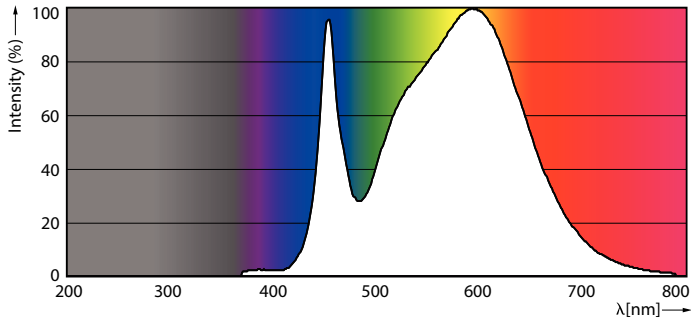

TrueForce LED Industrial and Retail Mains (Highbay – HPI/SON/HPL)

Photometric data

LED TForce HB MV 120-100W E40 others 840 12D ND NB