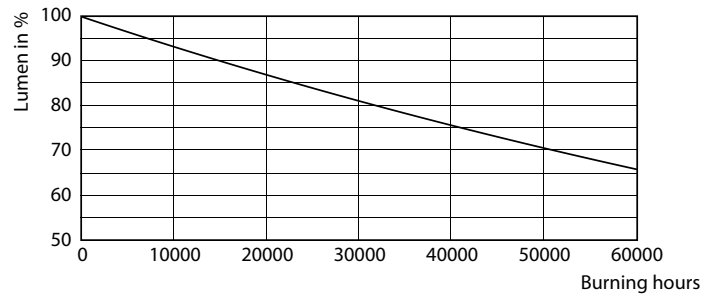

LED TForce HB MV 120-100W E40 others 840 12D ND NB