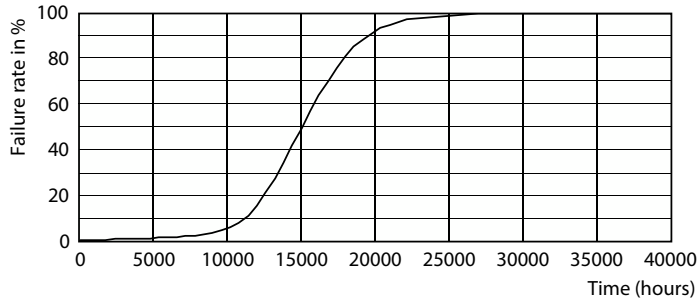

LED G25

Lifetime

Life Expectancy Diagram - 4G25/PER/822-827/E26/CL/G/WGX 10/1CT

Lumen Maintenance Diagram - 4G25/PER/822-827/E26/CL/G/WGX 10/1CT