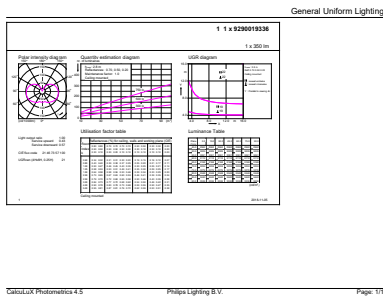

Photometric data

Accent Lighting Spots - 4G25/PER/822-827/E26/CL/G/WGX 10/ICT