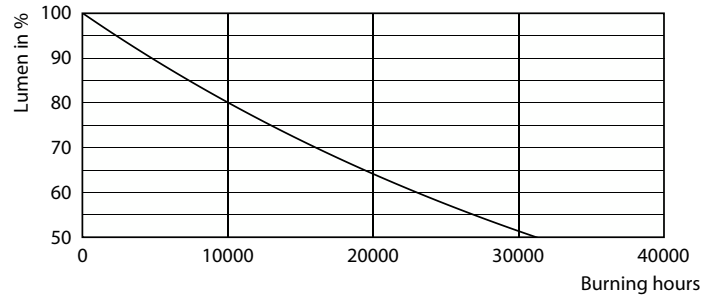

LED G25

Lifetime

Life Expectancy Diagram - 4G25/PER/822-827/E26/CL/G/WGX 10/1CT

Lumen Maintenance Diagram - 4G25/PER/822-827/E26/CL/G/WGX 10/1CT