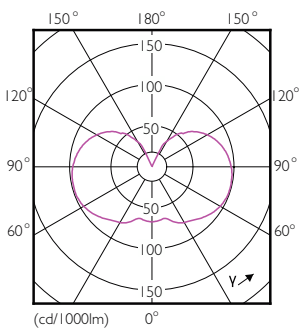

## Dimensional drawing

Product	D	C
4G25/PER/822-827/E26/CL/G/WGX 10/ICT	81 mm	121 mm

## Photometric data

Accent Lighting Spots - 4G25/PER/822-827/E26/CL/G/WGX 10/ICT

Spectral Power Distribution Colour - 4G25/PER/822-827/E26/CL/G/WGX 10/ICT

Light Distribution Diagram - 4G25/PER/822-827/E26/CL/G/WGX 10/ICT