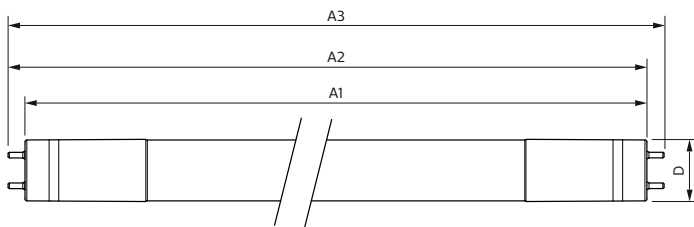

## Product Data

Order product name	8.5T8/COR/24-830/MF11/G 10/1
--------------------	------------------------------

EAN/UPC - Product	046677535452
Order code	535450
Numerator - Quantity Per Pack	1
Numerator - Packs per outer box	10
Material Nr. (12NC)	929001933804
Net Weight (Piece)	0.200 kg

## Dimensional drawing

Product	D	A1	A2	A3
8.5T8/COR/24-830/MF11/G 10/1	25.9 mm	589.5 mm	595.7 mm	604 mm