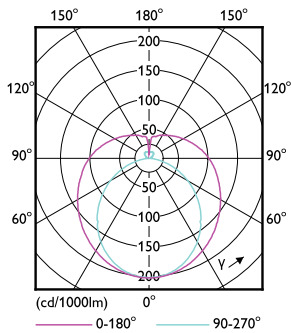

TLED MF CorePro 2ft 1100lm 3000K

Photometric data

8-5W G13 830 3000K