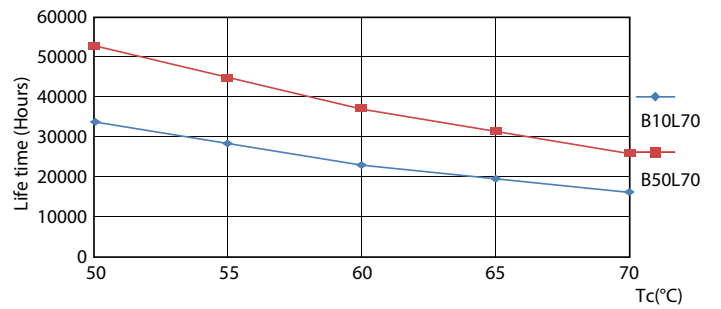

8-5W G13

8-5W G13