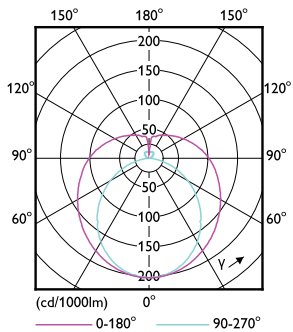

TLED MF CorePro 2ft 1100lm 3000K

Photometric data

8-5W G13 830 3000K