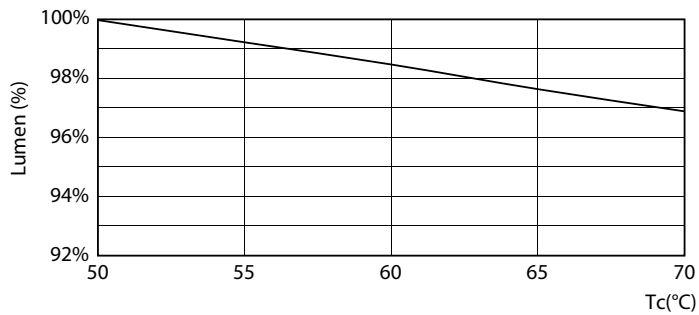

8-5W G13

8-5W G13