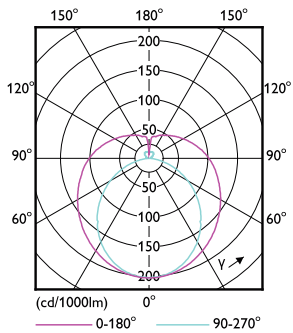

TLED MF CorePro 2ft 1100lm 3000K

Photometric data