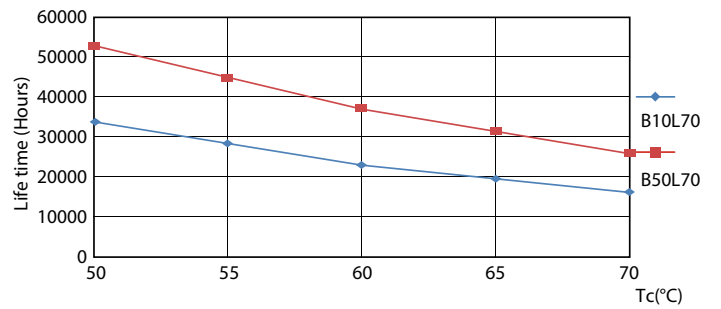

Photometric data

8-5W G13

Lifetime

8-5W G13

8-5W G13

8-5W G13

8-5W G13

CorePro LEDtube MainsFit T8