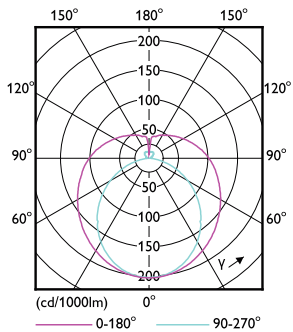

Product data

General Information		Lamp Current (Max)	
Cap-Base	G13 [Medium Bi-Pin Fluorescent]	Lamp Current (Min)	75 mA
Nominal Lifetime (Nom)	50000 h	Starting Time (Nom)	36 mA
Switching Cycle	50000X	Warm Up Time to 60% Light (Nom)	0.9 s
B50L70	50000 h	Power Factor (Nom)	0.9
Voltage (Nom)		120-277 V	
Light Technical		Temperature	
Color Code	835 [CCT of 3500K]	T-Ambient (Max)	45 °C
Beam Angle (Nom)	180 °	T-Ambient (Min)	-20 °C
Initial lumen (Nom)	1100 lm	T-Storage (Max)	65 °C
Luminous Flux (Rated) (Nom)	1100 lm	T-Storage (Min)	-40 °C
Rated Beam Angle	180 °	T-Case Maximum (Nom)	50 °C
Correlated Color Temperature (Nom)	3500 K	Controls and Dimming	
Color Consistency	<6	Dimmable	No
Color Rendering Index (Nom)	82	Mechanical and Housing	
LLMF At End Of Nominal Lifetime (Nom)	70 %	Product Length	600 mm
Operating and Electrical			
Input Frequency	50 to 60 Hz		
Power (Rated) (Nom)	8.5 W		

Dimensional drawing

Product	D	A1	A2	A3
8.5T8PRO/24-835/BB11/G 10/1 FB	25.9 mm	589.5 mm	595.7 mm	604 mm

TLED MF CorePro 2ft 1100lm 3500K

Photometric data

8-5W G13 830 3000K

8-5W G13 835 3500K

CorePro LEDtube MainsFit T8