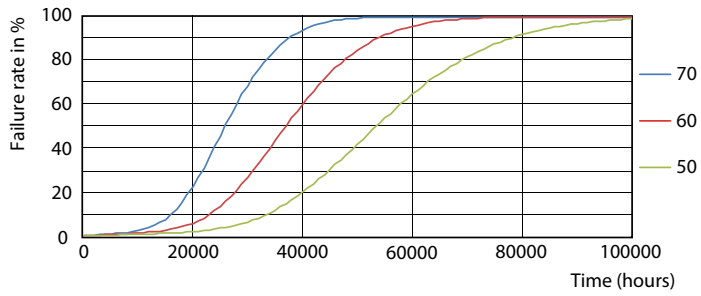

CorePro LEDtube MainsFit T8

Lifetime

8-5W G13