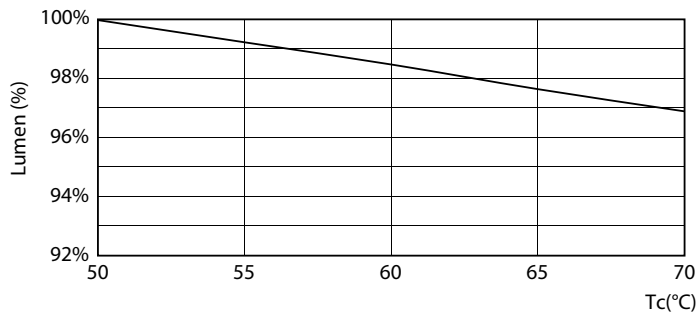

Photometric data

8-5W G13

Lifetime

8-5W G13

8-5W G13

8-5W G13

8-5W G13

CorePro LEDtube MainsFit T8