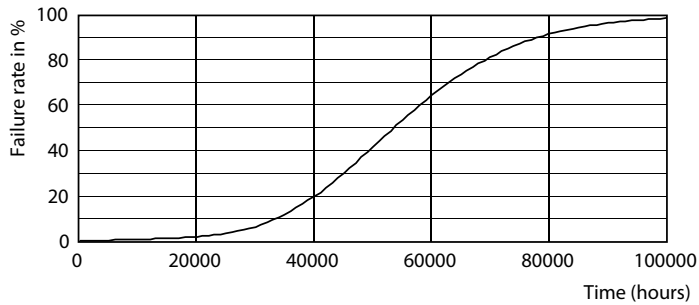

Lifetime

8-5W G13