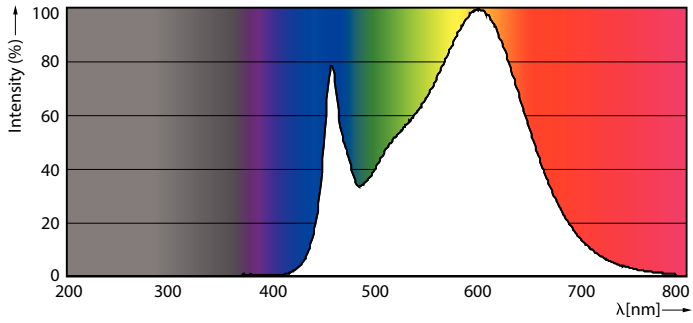

CorePro LEDtube MainsFit T8

Photometric data