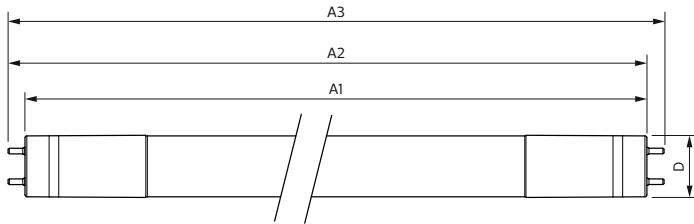

CorePro LEDtube MainsFit T8

8.5T8/COR/24-835/MF11/G 10/1

Philips CorePro MainsFit (UL Type-B) T8 LED lamps use a double-ended design which significantly simplifies installation, saving installation time and costs. This ballast bypass product replaces either T8 or T12 lamps in fixtures containing shunted or non-shunted G13 (medium bi-pin) lamp holders for over 40% energy savings.

Product data

General Information		Lamp Current (Max)	
Cap-Base	G13 [Medium Bi-Pin Fluorescent]	Lamp Current (Min)	75 mA
Nominal Lifetime (Nom)	50000 h	Starting Time (Nom)	36 mA
Switching Cycle	50000X	Warm Up Time to 60% Light (Nom)	0.9 s
B50L70	50000 h	Power Factor (Nom)	0.9
Voltage (Nom)		120-277 V	
Light Technical		Temperature	
Color Code	835 [CCT of 3500K]	T-Ambient (Max)	45 °C
Beam Angle (Nom)	180 °	T-Ambient (Min)	-20 °C
Initial lumen (Nom)	1100 lm	T-Storage (Max)	65 °C
Luminous Flux (Rated) (Nom)	1100 lm	T-Storage (Min)	-40 °C
Rated Beam Angle	180 °	T-Case Maximum (Nom)	50 °C
Correlated Color Temperature (Nom)	3500 K	Controls and Dimming	
Color Consistency	<6	Dimmable	No
Color Rendering Index (Nom)	82	Mechanical and Housing	
LLMF At End Of Nominal Lifetime (Nom)	70 %	Product Length	600 mm
Operating and Electrical			
Input Frequency	50 to 60 Hz		
Power (Rated) (Nom)	8.5 W		

Product Data

Order product name	8.5T8/COR/24-835/MF11/G 10/1
--------------------	------------------------------

EAN/UPC - Product	046677535469
Order code	535468
Numerator - Quantity Per Pack	1
Numerator - Packs per outer box	10
Material Nr. (12NC)	929001933904
Net Weight (Piece)	0.200 kg
Model Number	9290019339

Dimensional drawing

Product	D	A1	A2	A3
8.5T8PRO/24-835/BB11/G 10/1 FB	25.9 mm	589.5 mm	595.7 mm	604 mm

TLED MF CorePro 2ft 1100lm 3500K

Photometric data

8-5W G13 830 3000K

8-5W G13 835 3500K

CorePro LEDtube MainsFit T8