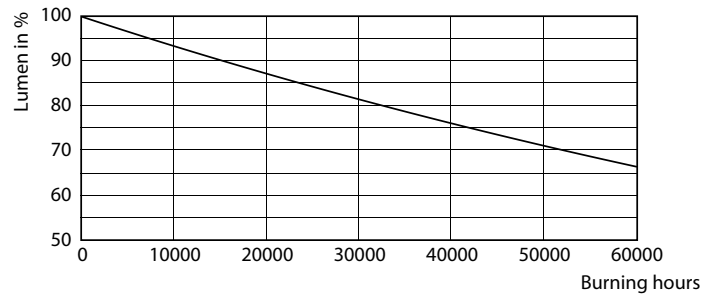

Photometric data

8-5W G13

Lifetime

8-5W G13

8-5W G13

8-5W G13

8-5W G13

CorePro LEDtube MainsFit T8