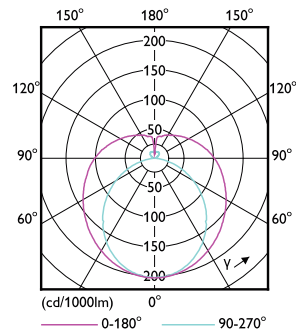

Numerator - Quantity Per Pack	1
Numerator - Packs per outer box	10
Material Nr. (12NC)	929001934004
Net Weight (Piece)	0.200 kg
Model Number	9290019340

Dimensional drawing

Product	D	A1	A2	A3
8.5T8/COR/24-840/MF11/G 10/1	25.9 mm	589.5 mm	595.7 mm	604 mm

TLED MF CorePro 2ft 1100lm 4000K

Photometric data

8.5W G13

8.5W G13 840

8.5W G13

Lifetime

8.5W G13

8.5W G13