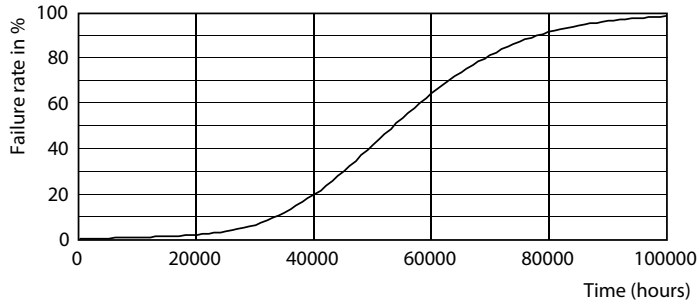

TLED MF CorePro 2ft 1100lm 4000K

Photometric data

8.5W G13

8.5W G13 840

8.5W G13

Lifetime

8.5W G13

8.5W G13