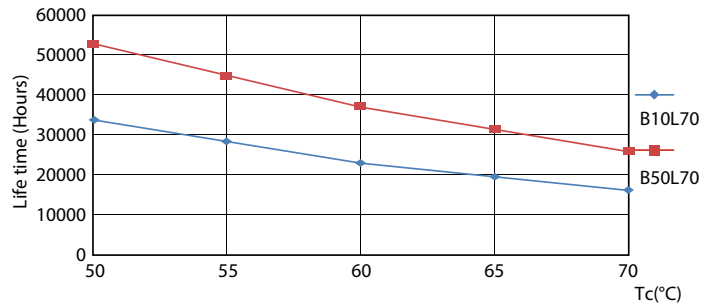

Product data

General Information	
Base	G13 [Medium Bi-Pin Fluorescent]
EU RoHS compliant	Yes
Nominal Lifetime (Nom)	50000 h
Switching Cycle	50000X
Light Technical	
Color Code	841 [CCT of 4100K (841)]
Beam Angle (Nom)	180 °
Initial lumen (Nom)	1150 lm
Correlated Color Temperature (Nom)	4000 K
Color Consistency	<6
Color Rendering Index (Nom)	82
LLMF At End Of Nominal Lifetime (Nom)	70 %
Operating and Electrical	
Input Frequency	50 to 60 Hz
Power (Rated) (Nom)	8.5 W
Lamp Current (Max)	75 mA
Lamp Current (Min)	36 mA

TLED MF CorePro 2ft 1100lm 4000K

Photometric data

8.5W G13

8.5W G13 840

8.5W G13

Lifetime

8.5W G13

8.5W G13