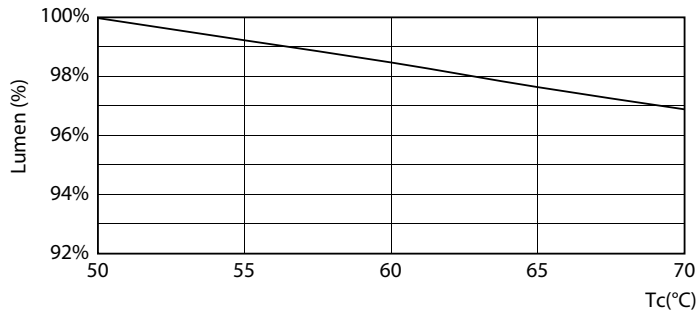

TLED MF CorePro 2ft 1100lm 4000K

Photometric data

8.5W G13

8.5W G13 840

8.5W G13

Lifetime

8.5W G13

8.5W G13