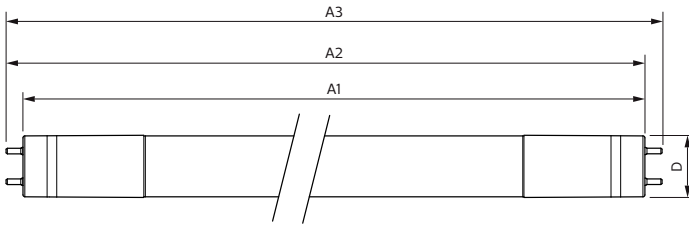

T8

8.5T8/COR/24-840/MF11/G 10/1

Our TLEDs are available in InstantFit (Type A / Type C) or MainsFit (Ballast bypass / Type B) versions. The InstantFit lamps work on a broad variety of ballasts and LED drivers. Only InstantFit has over 15,000 lamp & ballast combinations delivering even light output, energy savings and a long lifetime. Our MainsFit products feature a double-ended design, simplifying installation while a proprietary safety circuit minimizes a shock risk. Lamp sizes range from 2-foot to 8-foot and U-bend with a variety of lumen outputs.

Product data

General Information	
Base	G13 [Medium Bi-Pin Fluorescent]
EU RoHS compliant	Yes
Nominal Lifetime (Nom)	50000 h
Switching Cycle	50000X
Light Technical	
Color Code	841 [CCT of 4100K (841)]
Beam Angle (Nom)	180 °
Initial lumen (Nom)	1150 lm
Correlated Color Temperature (Nom)	4000 K
Color Consistency	<6
Color Rendering Index (Nom)	82
LLMF At End Of Nominal Lifetime (Nom)	70 %
Operating and Electrical	
Input Frequency	50 to 60 Hz
Power (Rated) (Nom)	8.5 W
Lamp Current (Max)	75 mA
Lamp Current (Min)	36 mA

Starting Time (Nom)	0.9 s
Warm Up Time to 60% Light (Nom)	0.9 s
Power Factor (Nom)	0.9
Voltage (Nom)	120-277 V
Temperature	
T-Ambient (Max)	45 °C
T-Ambient (Min)	-20 °C
T-Storage (Max)	65 °C
T-Storage (Min)	-40 °C
T-Case Maximum (Nom)	50 °C
Controls and Dimming	
Dimmable	No
Mechanical and Housing	
Product Length	600 mm
Approval and Application	
Energy Saving Product	Yes

Numerator - Quantity Per Pack	1
Numerator - Packs per outer box	10
Material Nr. (12NC)	929001934004
Net Weight (Piece)	0.200 kg
Model Number	9290019340

Dimensional drawing

Product	D	A1	A2	A3
8.5T8/COR/24-840/MF11/G 10/1	25.9 mm	589.5 mm	595.7 mm	604 mm