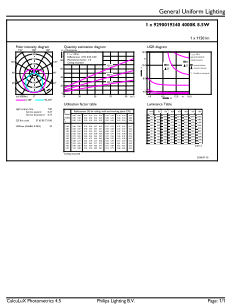

Numerator - Quantity Per Pack	1
Numerator - Packs per outer box	10
Material Nr. (12NC)	929001934004
Net Weight (Piece)	0.200 kg
Model Number	9290019340

Dimensional drawing

Product	D	A1	A2	A3
8.5T8/COR/24-840/MF11/G 10/1	25.9 mm	589.5 mm	595.7 mm	604 mm

TLED MF CorePro 2ft 1100lm 4000K

Photometric data

8.5W G13

8.5W G13 840

8.5W G13

Lifetime

8.5W G13

8.5W G13