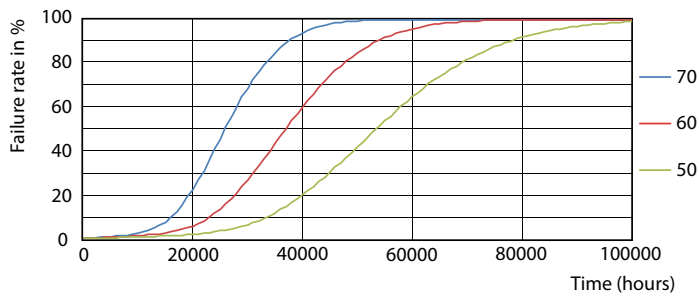

8.5W G13

8.5W G13