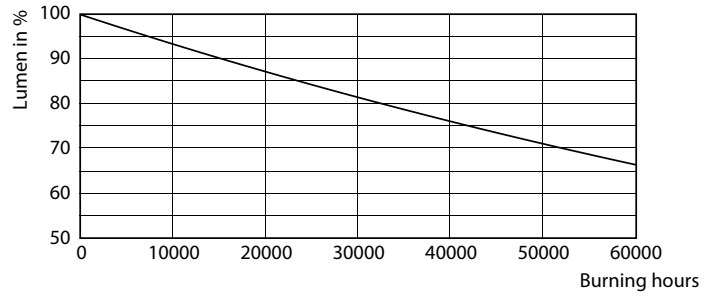

Product data

General Information	
Base	G13 [Medium Bi-Pin Fluorescent]
EU RoHS compliant	Yes
Nominal Lifetime (Nom)	50000 h
Switching Cycle	50000X
Light Technical	
Color Code	841 [CCT of 4100K (841)]
Beam Angle (Nom)	180 °
Initial lumen (Nom)	1150 lm
Correlated Color Temperature (Nom)	4000 K
Color Consistency	<6
Color Rendering Index (Nom)	82
LLMF At End Of Nominal Lifetime (Nom)	70 %
Operating and Electrical	
Input Frequency	50 to 60 Hz
Power (Rated) (Nom)	8.5 W
Lamp Current (Max)	75 mA
Lamp Current (Min)	36 mA

TLED MF CorePro 2ft 1100lm 4000K

Photometric data

8.5W G13

8.5W G13 840

8.5W G13

Lifetime

8.5W G13

8.5W G13