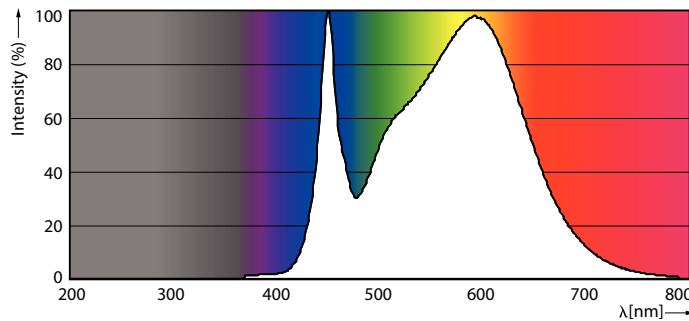

T8

Approbation Marks	UL certificate RoHS compliance DLC compliance
Energy Certifications	DLC Standard
Product Data	
Order product name	8.5T8/COR/24-840/MF11/G 10/1
EAN/UPC - Product	046677535476
Order code	535476

Numerator - Quantity Per Pack	1
Numerator - Packs per outer box	10
Material Nr. (12NC)	929001934004
Net Weight (Piece)	0.200 kg
Model Number	9290019340

Dimensional drawing

Product	D	A1	A2	A3
8.5T8/COR/24-840/MF11/G 10/1	25.9 mm	589.5 mm	595.7 mm	604 mm

TLED MF CorePro 2ft 1100lm 4000K

Photometric data

8.5W G13

8.5W G13 840

8.5W G13