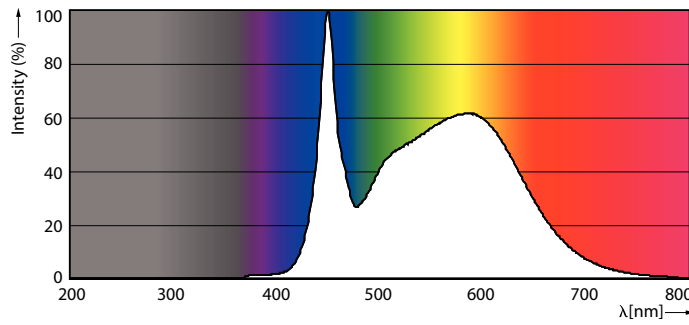

8-5W G13

8.5W G13 840

8-5W G13 850 5000K