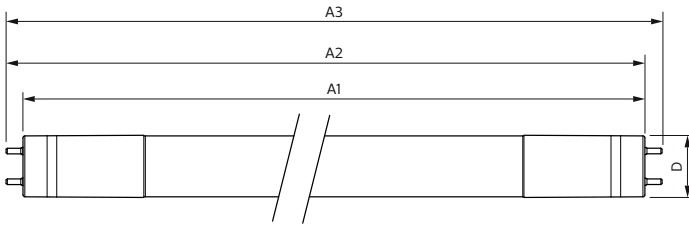

T8

Approbation Marks	UL certificate RoHS compliance DLC compliance
Energy Certifications	DLC Standard
Product Data	
Order product name	8.5T8/COR/24-850/MF11/G 10/1
EAN/UPC - Product	046677535483
Order code	535484

Numerator - Quantity Per Pack	1
Numerator - Packs per outer box	10
Material Nr. (12NC)	929001934104
Net Weight (Piece)	0.200 kg
Model Number	9290019341

Dimensional drawing

Product	D	A1	A2	A3
8.5T8/COR/24-850/MF11/G 10/1	25.9 mm	589.5 mm	595.7 mm	604 mm

TLED MF CorePro 2ft 1100lm 5000K

Photometric data