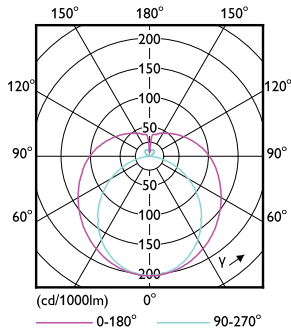

## Dimensional drawing

Product	D	A1	A2	A3
8.5T8/COR/24-850/MF11/G 10/1	25.9 mm	589.5 mm	595.7 mm	604 mm

## Photometric data