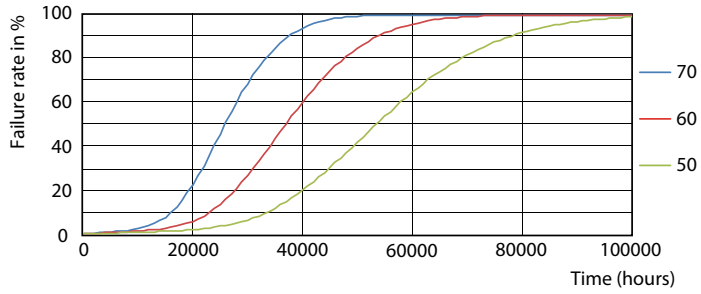

CorePro LEDtube MainsFit T8

Lifetime

8-5W G13