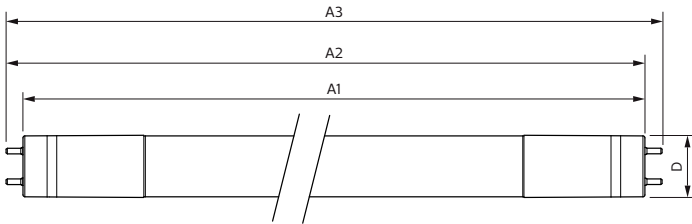

Product data

General Information		Lamp Current (Max)	
Cap-Base	G13 [Medium Bi-Pin Fluorescent]	Lamp Current (Min)	101 mA
Nominal Lifetime (Nom)	50000 h	Starting Time (Nom)	47 mA
Switching Cycle	50000X	Warm Up Time to 60% Light (Nom)	0.9 s
B50L70	50000 h	Power Factor (Nom)	0.9
Voltage (Nom)		120-277 V	
Light Technical		Temperature	
Color Code	850 [CCT of 5000K]	T-Ambient (Max)	45 °C
Beam Angle (Nom)	180 °	T-Ambient (Min)	-20 °C
Luminous Flux (Nom)	1400 lm	T-Storage (Max)	65 °C
Luminous Flux (Rated) (Nom)	1400 lm	T-Storage (Min)	-40 °C
Rated Beam Angle	180 °	T-Case Maximum (Nom)	50 °C
Correlated Color Temperature (Nom)	5000 K	Controls and Dimming	
Color Consistency	<5	Dimmable	No
Color Rendering Index (Nom)	82	Mechanical and Housing	
LLMF At End Of Nominal Lifetime (Nom)	70 %	Product Length	900 mm
Operating and Electrical			
Input Frequency	50 to 60 Hz		
Power (Rated) (Nom)	11.5 W		

Product Data

Order product name	11.5T8/COR/36-850/MF14/G 10/1
--------------------	-------------------------------

EAN/UPC - Product	046677535520
Order code	929001934504
Numerator - Quantity Per Pack	1
Numerator - Packs per outer box	10
Material Nr. (12NC)	929001934504
Net Weight (Piece)	0.250 kg

Dimensional drawing

Product	D	A1	A2	A3
11.5T8PRO/36-850/BB14/G 10/1	25.9 mm	894.3 mm	900.5 mm	908.8 mm
FB				

TLED MF CorePro 3ft 1400lm 5000K

Photometric data

11-5W G13

11-5W G13 850 5000K

CorePro LEDtube MainsFit T8