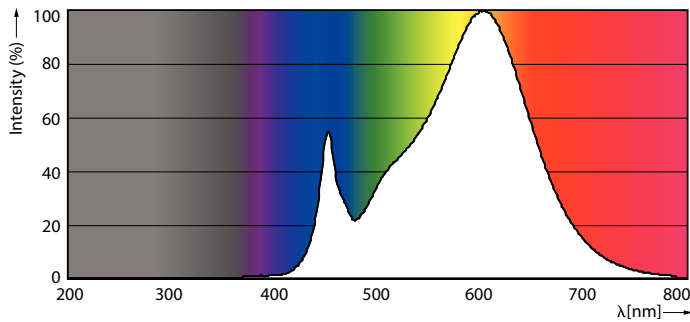

TLED MF CorePro U bent 2000lm 3000K

Photometric data