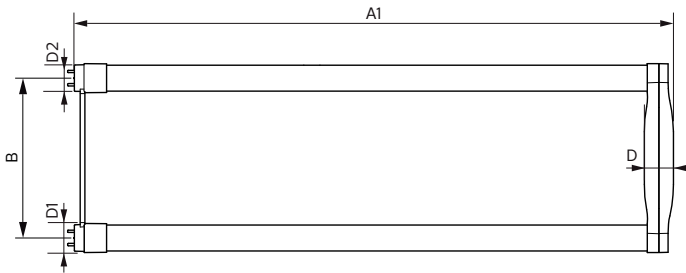

## 15.5T8-6U/COR/24-830/MF20/G 10/1

Our TLEDs are available in InstantFit (Type A / Type C) or MainsFit (Ballast bypass / Type B) versions. The InstantFit lamps work on a broad variety of ballasts and LED drivers. Only InstantFit has over 15,000 lamp & ballast combinations delivering even light output, energy savings and a long lifetime. Our MainsFit products feature a double-ended design, simplifying installation while a proprietary safety circuit minimizes a shock risk. Lamp sizes range from 2-foot to 8-foot and U-bend with a variety of lumen outputs.

### Product data

General Information	
Base	2G13 [ 2G13]
EU RoHS compliant	Yes
Nominal Lifetime (Nom)	50000 h
Switching Cycle	50000X
Light Technical	
Color Code	830 [ CCT of 3000K]
Beam Angle (Nom)	180 °
Initial lumen (Nom)	2000 lm
Correlated Color Temperature (Nom)	3000 K
Color Consistency	<6
Color Rendering Index (Nom)	82
LLMF At End Of Nominal Lifetime (Nom)	70 %
Operating and Electrical	
Input Frequency	50 to 60 Hz
Power (Rated) (Nom)	15.5 W
Lamp Current (Max)	140 mA
Lamp Current (Min)	63 mA

## Dimensional drawing

Product	D1	D2	B	A1	D
15.5T8-6U/COR/24-830/MF20/G 10/1	25.7 mm	28.1 mm	152 mm	570 mm	27.9 mm