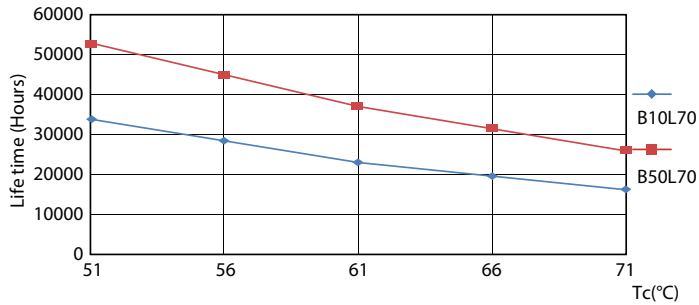

### Product data

General Information	
Base	2G13 [ 2G13]
EU RoHS compliant	Yes
Nominal Lifetime (Nom)	50000 h
Switching Cycle	50000X
Light Technical	
Color Code	830 [ CCT of 3000K]
Beam Angle (Nom)	180 °
Initial lumen (Nom)	2000 lm
Correlated Color Temperature (Nom)	3000 K
Color Consistency	<6
Color Rendering Index (Nom)	82
LLMF At End Of Nominal Lifetime (Nom)	70 %
Operating and Electrical	
Input Frequency	50 to 60 Hz
Power (Rated) (Nom)	15.5 W
Lamp Current (Max)	140 mA
Lamp Current (Min)	63 mA

## 15-5W 2G13 830 3000K

Lifetime

15-5W 2G13

8.5W G13

8.5W G13

15-5W 2G13

15-5W 2G13