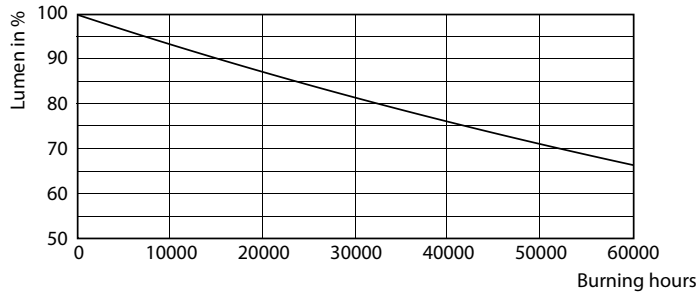

Lifetime

8.5W G13

15-5W 2G13