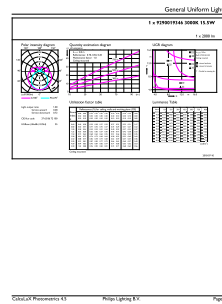

TLED MF CorePro U bent 2000lm 3000K

Photometric data