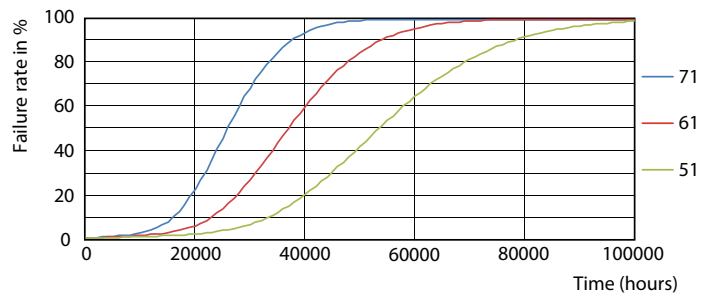

Photometric data

Lifetime

8.5W G13

15-5W 2G13