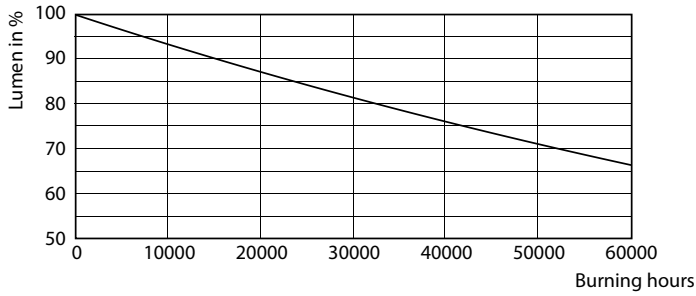

Photometric data

15-5W 2G13 830 3000K

Lifetime

15-5W 2G13

8.5W G13

8.5W G13

15-5W 2G13