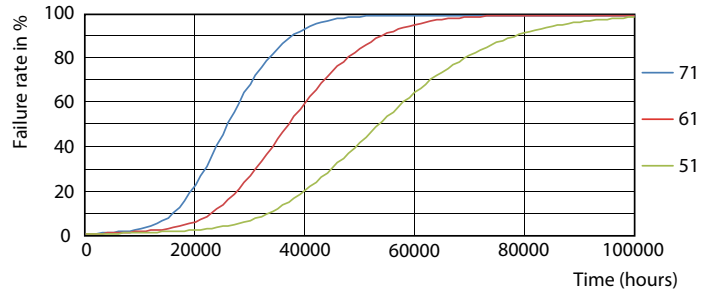

Photometric data

15-5W 2G13 830 3000K

Lifetime

15-5W 2G13

8.5W G13

8.5W G13

15-5W 2G13