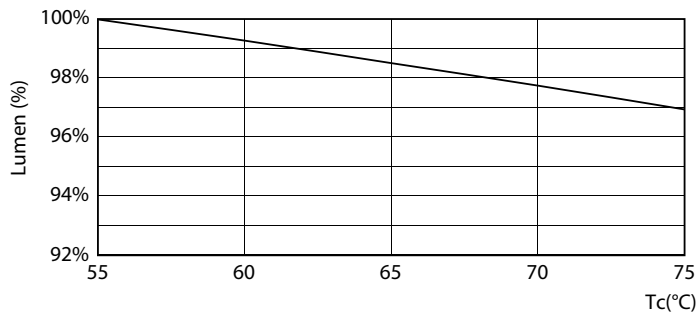

## Photometric data

15-5W 2G13

15-5W 2G13 830 3000K

Photometric data

15-5W 2G13 830 3000K

Lifetime

15-5W 2G13

8.5W G13