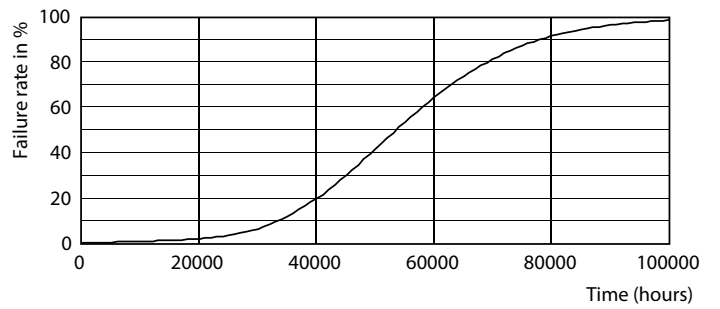

## Photometric data

15-5W 2G13

15-5W 2G13 830 3000K

Photometric data

15-5W 2G13 830 3000K

Lifetime

15-5W 2G13

8.5W G13