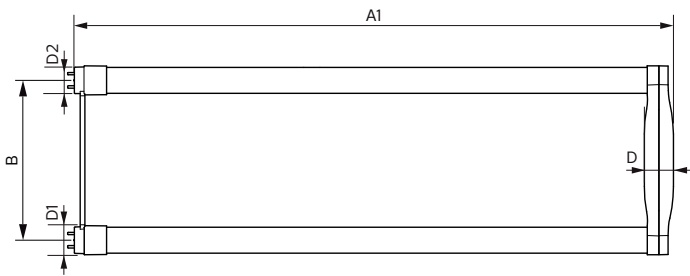

Mechanical and Housing

Product Length	600 mm

Approval and Application

Energy Efficiency Label (EEL)	Not applicable
Energy Saving Product	Yes
Approval Marks	UL certificate RoHS compliance DLC compliance
Energy Consumption kWh/1000 h	- kWh
Energy Certifications	DLC Standard

Product Data

Order product name	15.5T8-6U/COR/24-830/MF20/G 10/1
EAN/UPC - Product	046677535537
Order code	929001934604
Numerator - Quantity Per Pack	1
Numerator - Packs per outer box	10
Material Nr. (12NC)	929001934604
Net Weight (Piece)	0.230 kg

Dimensional drawing

Product	D1	D2	B	A1	D
15.5T8-6U/COR/24-830/MF20/G 10/1	25.7 mm	28.1 mm	152 mm	570 mm	27.9 mm

TLED MF CorePro U bent 2000lm 3000K

Photometric data