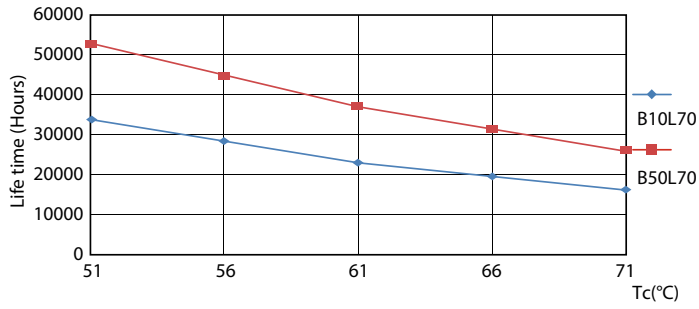

T8

Lifetime

15-5W 2G13