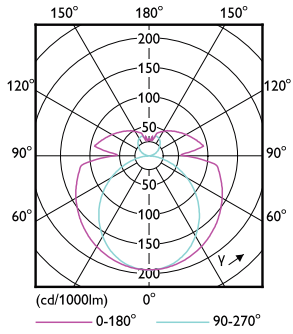

## Dimensional drawing

Product	D1	D2	B	A1	D
15.5T8-6U/COR/24-830/MF20/G 10/1	25.7 mm	28.1 mm	152 mm	570 mm	27.9 mm

15.5T8-6U/COR/24-830/MF20/G 10/1

## Photometric data

15-5W 2G13

15-5W 2G13 830 3000K

Photometric data

15-5W 2G13 830 3000K

Lifetime

15-5W 2G13

8.5W G13