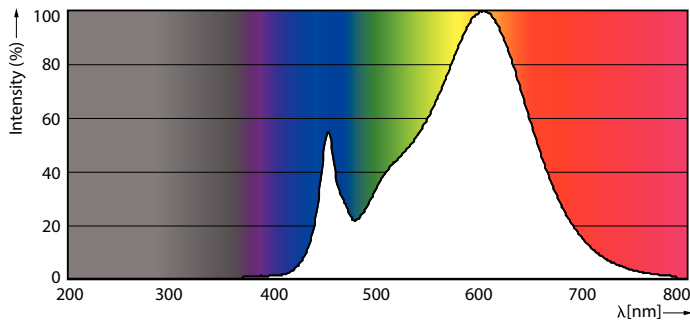

### Product data

General information	
Cap-Base	2G13 [ 2G13]
EU RoHS compliant	Yes
Nominal Lifetime (Nom)	50000 h
Switching Cycle	50000
Light technical	
Color Code	830 [ CCT of 3000K]
Beam Angle (Nom)	180 °
Luminous Flux (Nom)	2000 lm
Color Designation	White (WH)
Correlated Color Temperature (Nom)	3000 K
Luminous Efficacy (rated) (Nom)	129.00 lm/W
Color Consistency	<6
Color Rendering Index (Nom)	82
LLMF At End Of Nominal Lifetime (Nom)	70 %
Operating and electrical	
Input Frequency	50 to 60 Hz
Power (Nom)	15.5 W

## Photometric data

15-5W 2G13

15-5W 2G13 830 3000K

Photometric data

15-5W 2G13 830 3000K

Lifetime

15-5W 2G13

8.5W G13