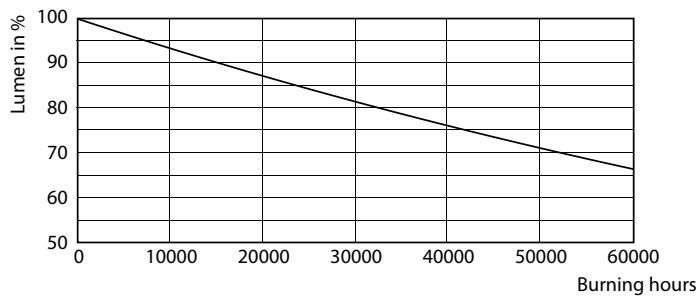

### Product data

General information	
Cap-Base	2G13 [ 2G13]
EU RoHS compliant	Yes
Nominal Lifetime (Nom)	50000 h
Switching Cycle	50000
Light technical	
Color Code	830 [ CCT of 3000K]
Beam Angle (Nom)	180 °
Luminous Flux (Nom)	2000 lm
Color Designation	White (WH)
Correlated Color Temperature (Nom)	3000 K
Luminous Efficacy (rated) (Nom)	129.00 lm/W
Color Consistency	<6
Color Rendering Index (Nom)	82
LLMF At End Of Nominal Lifetime (Nom)	70 %
Operating and electrical	
Input Frequency	50 to 60 Hz
Power (Nom)	15.5 W

## Photometric data

15-5W 2G13

15-5W 2G13 830 3000K

Photometric data

15-5W 2G13 830 3000K

Lifetime

15-5W 2G13

8.5W G13