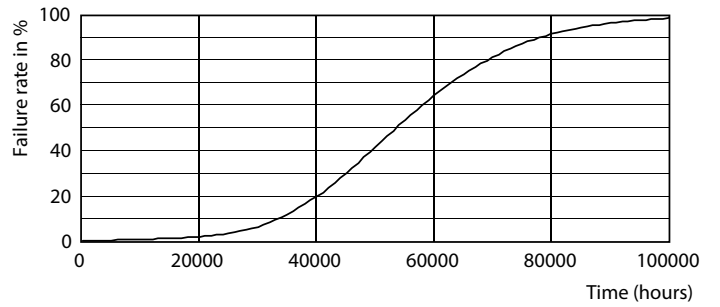

Photometric data

15-5W 2G13 830 3000K

Lifetime

15-5W 2G13

8.5W G13

8.5W G13

15-5W 2G13