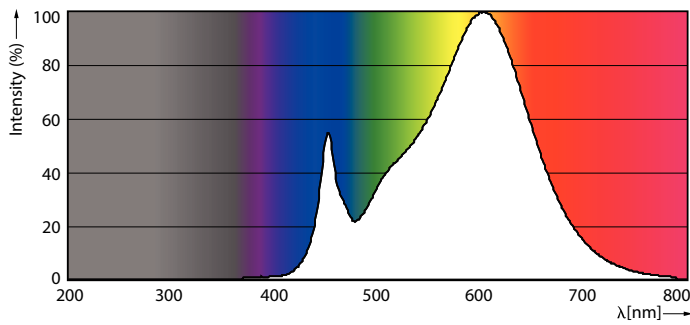

15-5W 2G13

15-5W 2G13 830 3000K