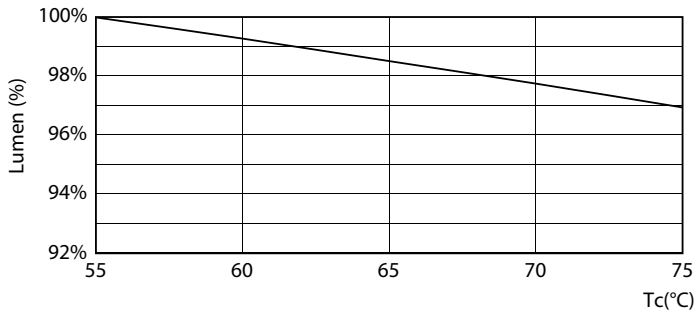

### Product data

General Information	
Cap-Base	2G13 [ 2G13]
EU RoHS compliant	Yes
Nominal Lifetime (Nom)	50000 h
Switching Cycle	50000X
Light Technical	
Color Code	830 [ CCT of 3000K]
Beam Angle (Nom)	180 °
Luminous Flux (Nom)	2000 lm
Color Designation	White (WH)
Correlated Color Temperature (Nom)	3000 K
Luminous Efficacy (rated) (Nom)	129.00 lm/W
Color Consistency	<6
Color Rendering Index (Nom)	82
LLMF At End Of Nominal Lifetime (Nom)	70 %
Operating and Electrical	
Input Frequency	50 to 60 Hz
Power (Nom)	15.5 W

Photometric data

15-5W 2G13 830 3000K

Lifetime

15-5W 2G13

8.5W G13

8.5W G13

15-5W 2G13