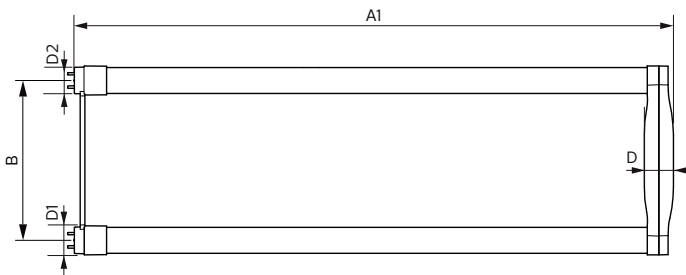

## Mechanical and housing

Bulb Finish	Frosted
Bulb Material	Glass
Product Length	600 mm
Bulb Shape	Tube, double-ended

## Dimensional drawing

Product	D1	D2	B	A1	D
15.5T8-6U/COR/24-830/MF20/G 10/1	25.7 mm	28.1 mm	152 mm	570 mm	27.9 mm

15.5T8-6U/COR/24-830/MF20/G 10/1