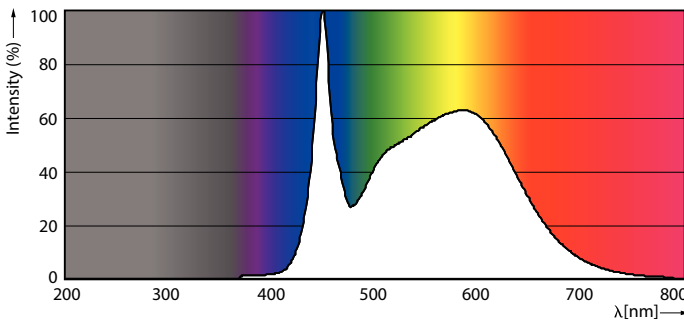

### Product data

General information	
Cap-Base	2G13 [ 2G13]
EU RoHS compliant	Yes
Nominal Lifetime (Nom)	50000 h
Switching Cycle	50000
Light technical	
Color Code	850 [ CCT of 5000K]
Beam Angle (Nom)	180 °
Luminous Flux (Nom)	2100 lm
Color Designation	Daylight
Correlated Color Temperature (Nom)	5000 K
Luminous Efficacy (rated) (Nom)	135.00 lm/W
Color Consistency	<5
Color Rendering Index (Nom)	82
LLMF At End Of Nominal Lifetime (Nom)	70 %
Operating and electrical	
Input Frequency	50 to 60 Hz
Power (Nom)	15.5 W

## Photometric data

15-5W 2G13

15-5W 2G13 830 3000K