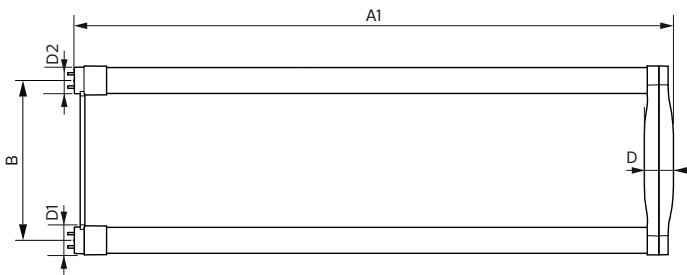

T8

Mechanical and housing

Bulb Finish	Frosted
Bulb Material	Glass
Product Length	600 mm
Bulb Shape	Tube, double-ended

Approval and application

Energy Saving Product	Yes
Approval Marks	UL certificate RoHS compliance DLC compliance
Energy Consumption kWh/1000 h	- kWh
Energy Certifications	DLC Standard

Product data

Order product name	15.5T8-6U/COR/24-850/MF21/G 10/1
EAN/UPC - Product	046677535568
Order code	929001934904
Numerator - Quantity Per Pack	1
Numerator - Packs per outer box	10
Material Nr. (12NC)	929001934904
Net Weight (Piece)	0.230 kg

Dimensional drawing

Product	D1	D2	B	A1	D
15.5T8-6U/COR/24-850/MF21/G 10/1	25.7 mm	28.1 mm	152 mm	570 mm	27.9 mm

15.5T8-6U/COR/24-850/MF21/G 10/1