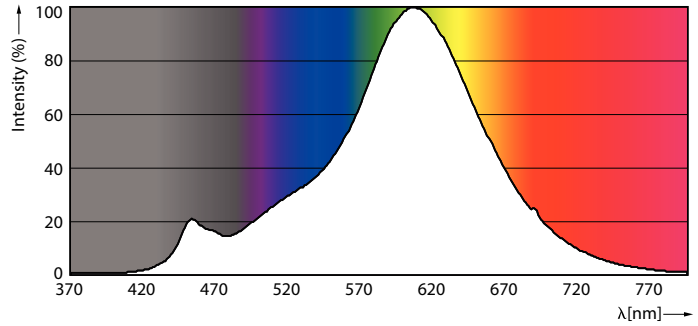

Product data

General Information		Wattage equivalent	
Cap base	E27 [E27]		50 W
RoHS mark	RoHS mark	Starting time (nom.)	0.5 s
Nominal lifetime (nom.)	15000 h	Warm-up time to 60% light (nom.)	0.5 s
Switching cycle	20000X	Power factor (nom.)	0.7
Technical type	8-50W	Voltage (Nom)	220-240 V
Light Technical		Temperature	
Colour Code	822 [CCT of 2,200 K]	T-Case maximum (nom.)	45 °C
Lamp Luminous Flux 25°C EL (Nom)	630 lm	Controls and Dimming	
Lamp Luminous Flux (Nom)	630 lm	Dimmable	Yes
Colour Designation	Flame	Mechanical and Housing	
Colour Temperature, horizontal (Nom)	2200 K	Bulb finish	Amber
Lamp Luminous Efficacy EM (Nom)	78.00 lm/W	Approval and Application	
Colour consistency	<6	Energy efficiency label (EEL)	A+
Colour Rendering Index, horiz (Nom)	80	Energy Consumption kWh/1000 h	8 kWh
LLMF at end of nominal lifetime (nom.)	70 %	Product Data	
Operating and Electrical		Full product code	871869959337700
Input frequency	50 to 60 Hz	Order product name	LEDClassic 50W G93 E27 2200K GOLD D
Power (Rated) (Nom)	8 W		
Lamp current (nom.)	52 mA		

Dimensional drawing

Bulb G93 8-50W 630lm 2200K E27 D Amber

Product	D	C
LEDClassic 50W G93 E27 2200K GOLD D	95 mm	137 mm

Photometric data

LEDBulb CLA 8-60W B22 ST64 Clear 827 DIM

LEDBulb CLA 8-50W E27 ST64 Amber 822 DIM