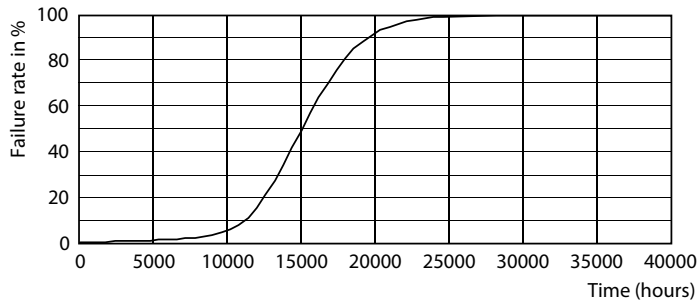

Decorative LED bulbs

Lifetime

LEDBulb CLA 5.5-40W E27 ST64 Clear 827 DIM

LEDBulb CLA 5.5-40W E27 ST64 Clear 827 DIM