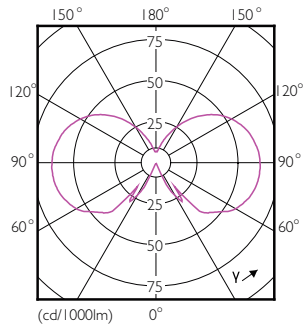

Product data

General Information		Wattage equivalent	
Cap base	E27 [E27]		50 W
RoHS mark	RoHS mark	Starting time (nom.)	0.5 s
Nominal lifetime (nom.)	15000 h	Warm-up time to 60% light (nom.)	0.5 s
Switching cycle	20000X	Power factor (nom.)	0.7
Technical type	8-50W	Voltage (Nom)	220-240 V
Light Technical		Temperature	
Colour Code	822 [CCT of 2,200 K]	T-Case maximum (nom.)	45 °C
Lamp Luminous Flux 25°C EL (Nom)	630 lm	Controls and Dimming	
Lamp Luminous Flux (Nom)	630 lm	Dimmable	Yes
Colour Designation	Flame	Mechanical and Housing	
Colour Temperature, horizontal (Nom)	2200 K	Bulb finish	Amber
Lamp Luminous Efficacy EM (Nom)	78.00 lm/W	Approval and Application	
Colour consistency	<6	Energy efficiency label (EEL)	A+
Colour Rendering Index, horiz (Nom)	80	Energy Consumption kWh/1000 h	8 kWh
LLMF at end of nominal lifetime (nom.)	70 %	Product Data	
Operating and Electrical		Full product code	871869959337700
Input frequency	50 to 60 Hz	Order product name	LEDClassic 50W G93 E27 2200K GOLD D
Power (Rated) (Nom)	8 W		
Lamp current (nom.)	52 mA		

Decorative LED bulbs

EAN/UPC – product	8718699593377
Order code	929001935201
Numerator – quantity per pack	1
Numerator – packs per outer box	4

Material no. (12NC)	929001935201
Net weight (piece)	0.050 kg

Dimensional drawing

Bulb G93 8-50W 630lm 2200K E27 D Amber

Product	D	C
LEDClassic 50W G93 E27 2200K GOLD D	95 mm	137 mm

Photometric data

LEDBulb CLA 8-60W B22 ST64 Clear 827 DIM

LEDBulb CLA 8-50W E27 ST64 Amber 822 DIM