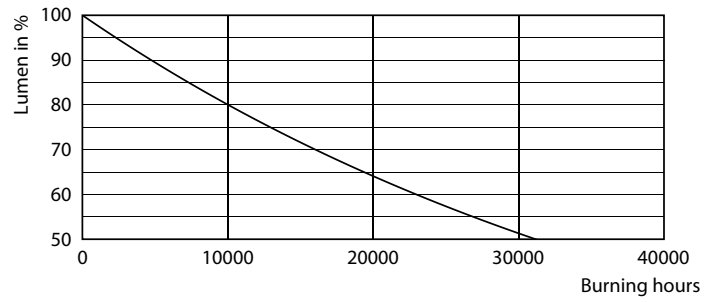

Decorative LED bulbs

Lifetime

LEDBulb CLA 5.5-40W E27 ST64 Clear 827 DIM

LEDBulb CLA 5.5-40W E27 ST64 Clear 827 DIM