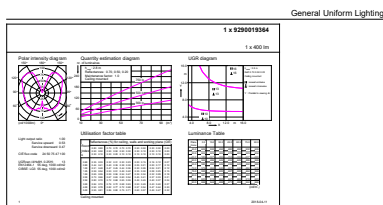

## Dimensional drawing

Product	D	C
7.5A50/VIN/820/CL/G/DIM 1FFP	160 mm	292 mm

## Photometric data

Spectral Power Distribution Colour - 7.5A50/VIN/820/CL/G/DIM 1FFP

Light Distribution Diagram - 7.5A50/VIN/820/CL/G/DIM 1FFP

General uniform lighting - 7.5A50/VIN/820/CL/G/DIM 1FFP