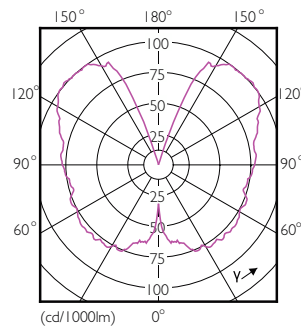

Photometric data

Light Distribution Diagram - 7.5A50/VIN/820/CL/G/DIM 1FFP