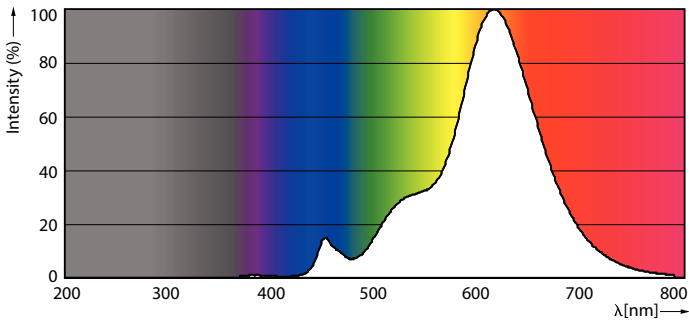

Photometric data

Spectral Power Distribution Colour - 7.5A50/VIN/820/CL/G/DIM 1FFP