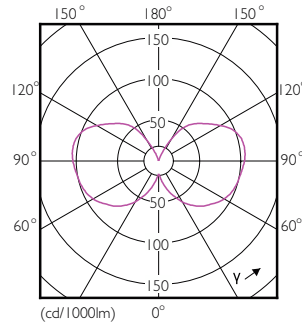

Power Consumption	4 W
Wattage Equivalent	35 W
Starting Time (Nom)	0.5 s
Warm-up time to 60% light	0.5 s
Power Factor (Fraction)	0.41
Voltage (Nom)	100-240 V
Temperature	
T-Case Maximum (Nom)	50 °C
Controls and Dimming	
Dimmable	No
Mechanical and Housing	
Bulb Finish	Transparent amber
Bulb Shape	ST64
Approval and Application	
Energy Consumption kWh/1000 h	- kWh

Photometric data

Spectral Power Distribution Colour - LEDClassic 4-35W ST64 E27 825 CL_G NDAPR

General uniform lighting - LEDClassic 4-35W ST64 E27 825 CL_G NDAPR

Light Distribution Diagram - LEDClassic 4-35W ST64 E27 825 CL_G NDAPR