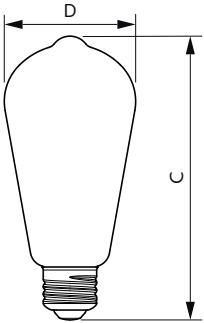

Classic filament LEDbulbs

Product Data

Order product name	LEDClassic 4-35W ST64 E27 825 CL_G NDAPR
Full product name	LEDClassic 4-35W ST64 E27 825 CL_G NDAPR
Full product code	871869959560900
Order code	929001941608
Material Nr. (12NC)	929001941608

Numerator - Quantity Per Pack	1
EAN/UPC - Product/Case	8718699595609
Numerator - Packs per outer box	10
EAN/UPC - Case	8718699595616

Dimensional drawing

Product	D	C
LEDClassic 4-35W ST64 E27 825 CL_G NDAPR	64 mm	142 mm