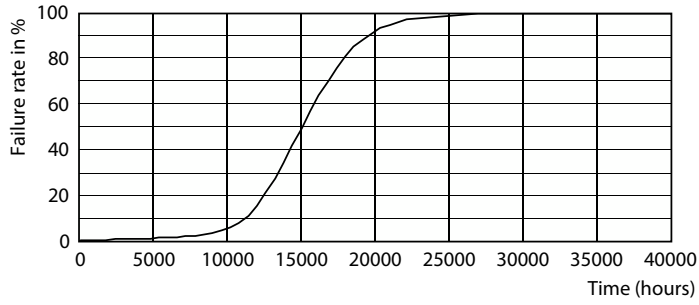

Classic filament LEDbulbs

Lifetime

Life Expectancy Diagram - LEDClassic 4-35W ST64 E27 825 CL_G NDAPR

Lumen Maintenance Diagram - LEDClassic 4-35W ST64 E27 825 CL_G NDAPR