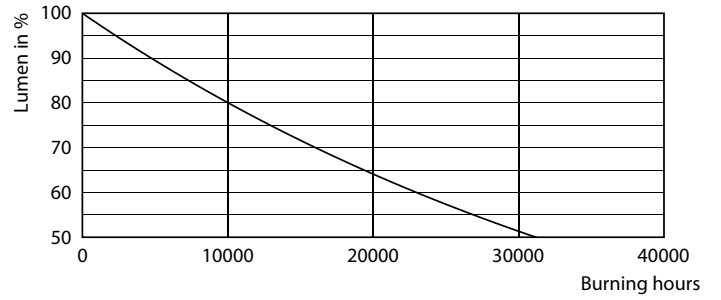

Classic filament LEDbulbs

Lifetime

Life Expectancy Diagram - LEDClassic 4-35W ST64 E27 825 CL_G NDAPR

Lumen Maintenance Diagram - LEDClassic 4-35W ST64 E27 825 CL_G NDAPR