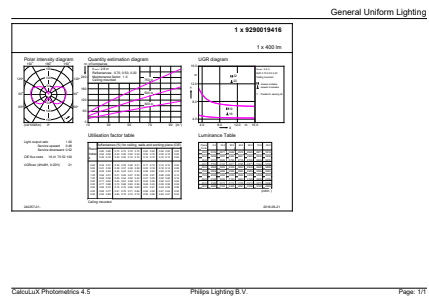

General uniform lighting - LEDClassic 4-35W ST64 E27 825 CL_G NDAPR

Photometric data