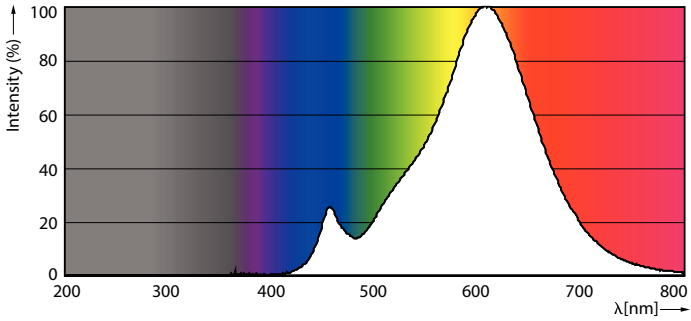

Photometric data

Spectral Power Distribution Colour - LEDClassic 4-35W ST64 E27 825 CL_G NDAPR