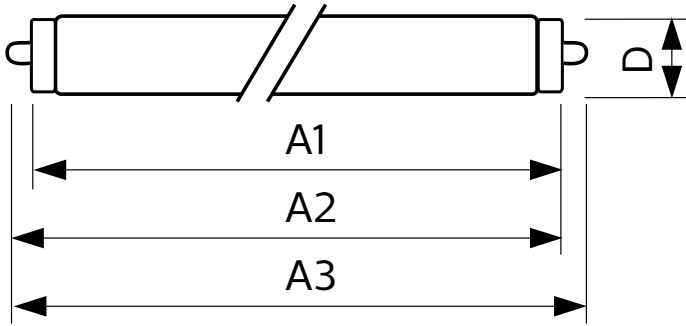

Product data

General Information		Warm Up Time to 60% Light (Nom)	
Cap-Base	FA8 [FA8]		0.5 s
Nominal Lifetime (Nom)	36000 h	Power Factor (Nom)	0.9
Switching Cycle	50000X	Voltage (Nom)	120-277 V
B50L70	36000 h		
Light Technical		Temperature	
Color Code	865 [CCT of 6500K]	T-Ambient (Max)	45 °C
Beam Angle (Nom)	240 °	T-Ambient (Min)	-20 °C
Luminous Flux (Nom)	3500 lm	T-Storage (Max)	65 °C
Luminous Flux (Rated) (Nom)	3500 lm	T-Storage (Min)	-40 °C
Rated Beam Angle	240 °	T-Case Maximum (Nom)	45 °C
Correlated Color Temperature (Nom)	6500 K		
Color Consistency	ANSI	Controls and Dimming	
Color Rendering Index (Nom)	80	Dimmable	No
LLMF At End Of Nominal Lifetime (Nom)	70 %		
Operating and Electrical		Mechanical and Housing	
Input Frequency	50 to 60 Hz	Product Length	2400 mm
Power (Rated) (Nom)	30 W		
Lamp Current (Max)	275 mA	Approval and Application	
Lamp Current (Min)	120 mA	Energy Saving Product	Yes
Starting Time (Nom)	0.5 s	Approval Marks	UL certificate RoHS compliance
		Product Data	
		Full product code	871869960388500

Essential LEDtube

Order product name	CorePro LEDtube T8 8ft 30W865 WV FA8
EAN/UPC - Product	8718699603885
Order code	929001950812
Numerator - Quantity Per Pack	1
Numerator - Packs per outer box	10

Material Nr. (12NC)	929001950812
Net Weight (Piece)	0.540 kg

Dimensional drawing

T8 20-277V 30-60W 3500lm 6500K FA8

Product	D1	D2	A1	A2	A3
CorePro LEDtube T8 8ft 30W865 WV FA8	25.5 mm	28 mm	2366.9 mm	2375.8 mm	2384.7 mm

Photometric data

30W FA8 840 4000K

30W FA8 865 6500K