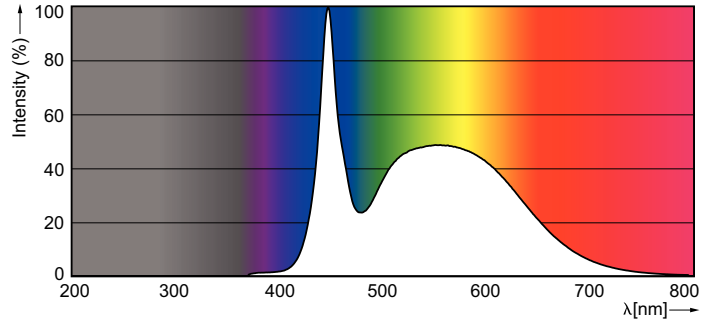

Product data

General Information		Warm Up Time to 60% Light (Nom)	
Cap-Base	FA8 [FA8]		0.5 s
Nominal Lifetime (Nom)	36000 h	Power Factor (Nom)	0.9
Switching Cycle	50000X	Voltage (Nom)	120-277 V
B50L70	36000 h		
Light Technical		Temperature	
Color Code	865 [CCT of 6500K]	T-Ambient (Max)	45 °C
Beam Angle (Nom)	240 °	T-Ambient (Min)	-20 °C
Luminous Flux (Nom)	3500 lm	T-Storage (Max)	65 °C
Luminous Flux (Rated) (Nom)	3500 lm	T-Storage (Min)	-40 °C
Rated Beam Angle	240 °	T-Case Maximum (Nom)	45 °C
Correlated Color Temperature (Nom)	6500 K		
Color Consistency	ANSI	Controls and Dimming	
Color Rendering Index (Nom)	80	Dimmable	No
LLMF At End Of Nominal Lifetime (Nom)	70 %		
Operating and Electrical		Mechanical and Housing	
Input Frequency	50 to 60 Hz	Product Length	2400 mm
Power (Rated) (Nom)	30 W		
Lamp Current (Max)	275 mA	Approval and Application	
Lamp Current (Min)	120 mA	Energy Saving Product	Yes
Starting Time (Nom)	0.5 s	Approval Marks	UL certificate RoHS compliance
		Product Data	
		Full product code	871869960388500

Dimensional drawing

T8 20-277V 30-60W 3500lm 6500K FA8

Product	D1	D2	A1	A2	A3
CorePro LEDtube T8 8ft 30W865 WV FA8	25.5 mm	28 mm	2366.9 mm	2375.8 mm	2384.7 mm

Photometric data

30W FA8 840 4000K

30W FA8 865 6500K