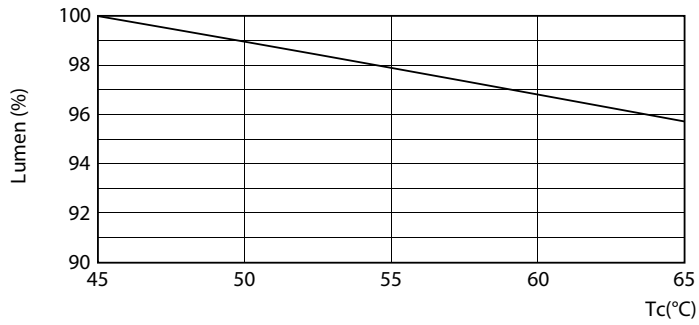

Essential LEDtube

Lifetime

30W FA8