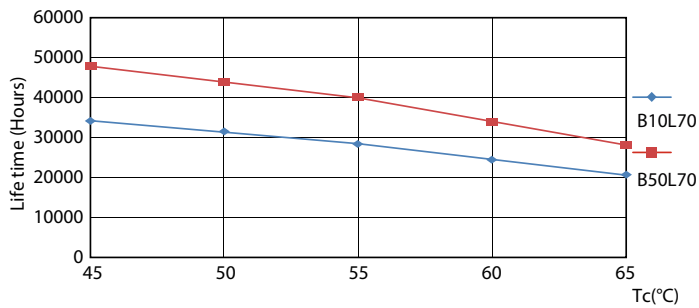

Product data

General Information		Warm Up Time to 60% Light (Nom)	
Cap-Base	FA8 [FA8]		0.5 s
Nominal Lifetime (Nom)	36000 h	Power Factor (Nom)	0.9
Switching Cycle	50000X	Voltage (Nom)	120-277 V
B50L70	36000 h		
Light Technical		Temperature	
Color Code	865 [CCT of 6500K]	T-Ambient (Max)	45 °C
Beam Angle (Nom)	240 °	T-Ambient (Min)	-20 °C
Luminous Flux (Nom)	3500 lm	T-Storage (Max)	65 °C
Luminous Flux (Rated) (Nom)	3500 lm	T-Storage (Min)	-40 °C
Rated Beam Angle	240 °	T-Case Maximum (Nom)	45 °C
Correlated Color Temperature (Nom)	6500 K		
Color Consistency	ANSI	Controls and Dimming	
Color Rendering Index (Nom)	80	Dimmable	No
LLMF At End Of Nominal Lifetime (Nom)	70 %		
Operating and Electrical		Mechanical and Housing	
Input Frequency	50 to 60 Hz	Product Length	2400 mm
Power (Rated) (Nom)	30 W		
Lamp Current (Max)	275 mA	Approval and Application	
Lamp Current (Min)	120 mA	Energy Saving Product	Yes
Starting Time (Nom)	0.5 s	Approval Marks	UL certificate RoHS compliance
		Product Data	
		Full product code	871869960388500

Essential LEDtube

Lifetime

30W FA8

30W FA8

30W FA8

30W FA8

30W FA8

Essential LEDtube