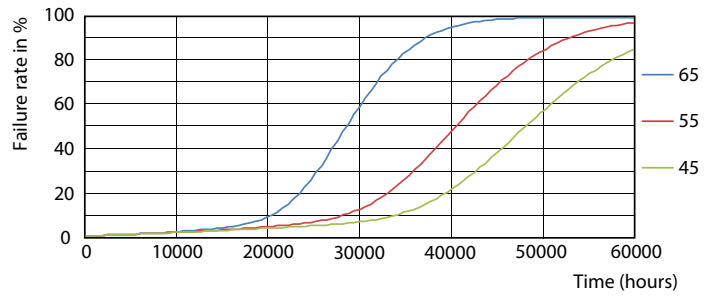

Essential LEDtube

Lifetime

30W FA8