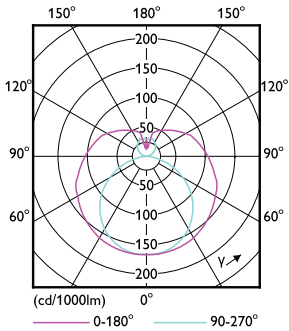

Product data

General Information		Warm Up Time to 60% Light (Nom)	
Cap-Base	FA8 [FA8]		0.5 s
Nominal Lifetime (Nom)	36000 h	Power Factor (Nom)	0.9
Switching Cycle	50000X	Voltage (Nom)	120-277 V
B50L70	36000 h		
Light Technical		Temperature	
Color Code	865 [CCT of 6500K]	T-Ambient (Max)	45 °C
Beam Angle (Nom)	240 °	T-Ambient (Min)	-20 °C
Luminous Flux (Nom)	3500 lm	T-Storage (Max)	65 °C
Luminous Flux (Rated) (Nom)	3500 lm	T-Storage (Min)	-40 °C
Rated Beam Angle	240 °	T-Case Maximum (Nom)	45 °C
Correlated Color Temperature (Nom)	6500 K		
Color Consistency	ANSI	Controls and Dimming	
Color Rendering Index (Nom)	80	Dimmable	No
LLMF At End Of Nominal Lifetime (Nom)	70 %		
Operating and Electrical		Mechanical and Housing	
Input Frequency	50 to 60 Hz	Product Length	2400 mm
Power (Rated) (Nom)	30 W		
Lamp Current (Max)	275 mA	Approval and Application	
Lamp Current (Min)	120 mA	Energy Saving Product	Yes
Starting Time (Nom)	0.5 s	Approval Marks	UL certificate RoHS compliance
		Product Data	
		Full product code	871869960388500

Essential LEDtube

Order product name	CorePro LEDtube T8 8ft 30W865 WV FA8
EAN/UPC - Product	8718699603885
Order code	929001950812
Numerator - Quantity Per Pack	1
Numerator - Packs per outer box	10

Material Nr. (12NC)	929001950812
Net Weight (Piece)	0.540 kg

Dimensional drawing

T8 20-277V 30-60W 3500lm 6500K FA8

Product	D1	D2	A1	A2	A3
CorePro LEDtube T8 8ft 30W865 WV FA8	25.5 mm	28 mm	2366.9 mm	2375.8 mm	2384.7 mm

Photometric data

30W FA8 840 4000K

30W FA8 865 6500K