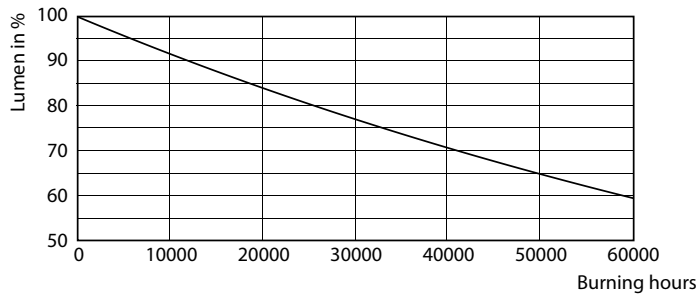

Essential LEDtube

Lifetime

30W FA8