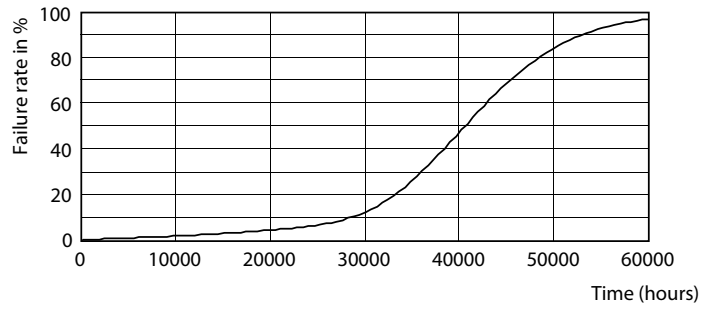

30W FA8

Essential LEDtube

Lifetime