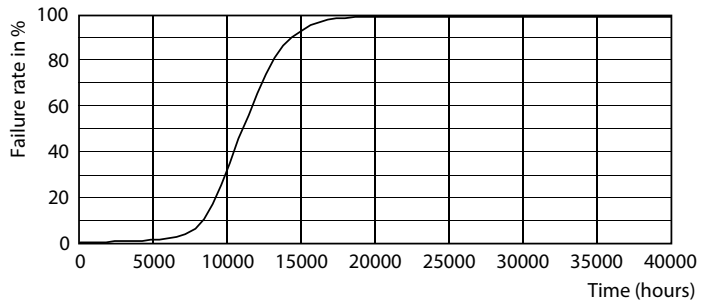

Essential LED bulbs

Lifetime

65W E27 A60 FR