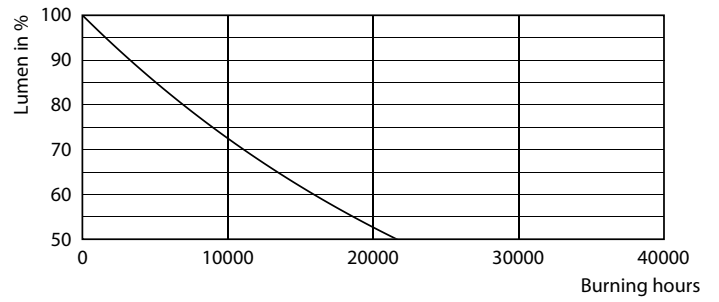

65W E27 A60 FR