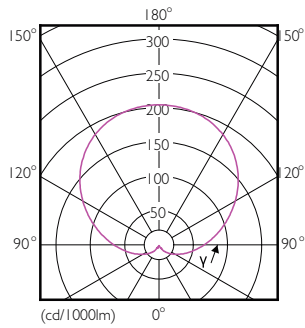

Photometric data

65W E27 A60 FR 130D 765 6500K