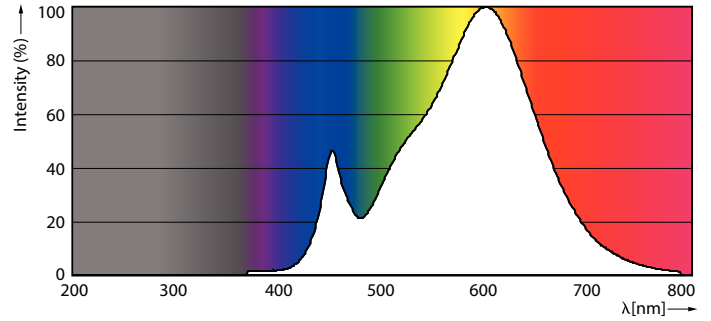

80W E27 A60 FR