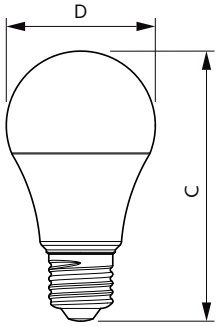

Essential LED bulbs

Dimensional drawing

Bulb A55 220V 9-85W 950lm 3000K E27 ND