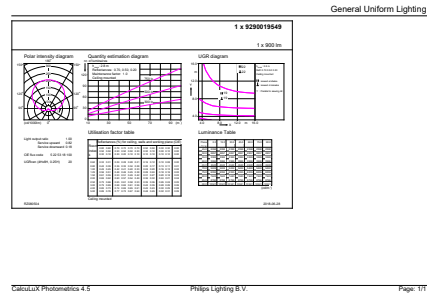

80W E27 A60 FR