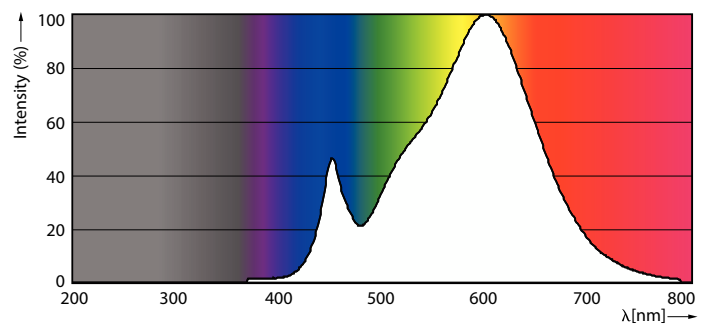

Spectral Power Distribution Colour - EcoHome LEDBulb 12W E27 3000KHV 1PF/20AR