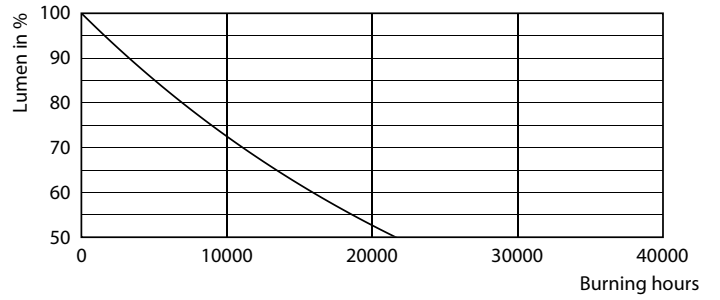

Lifetime

Life Expectancy Diagram - EcoHome LEDBulb 12W E27 3000KHV 1PF/20AR

Lumen Maintenance Diagram - EcoHome LEDBulb 12W E27 3000KHV 1PF/20AR