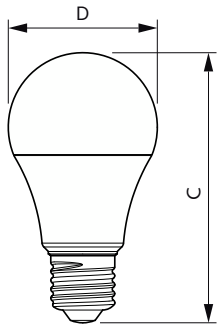

Order code	929001954971
Material Nr. (12NC)	929001954971
Numerator - Quantity Per Pack	1
EAN/UPC - Product/Case	8718699608422

Numerator - Packs per outer box	20
EAN/UPC - Case	8718699608439

Dimensional drawing