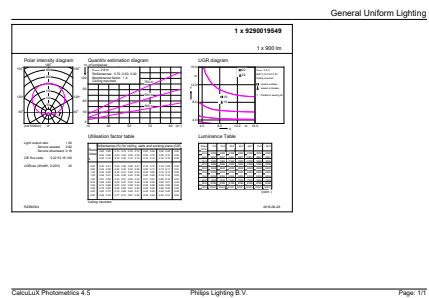

### Product data

General Information	
Cap-Base	E27
Nominal lifetime	10,000 hour(s)
Switching Cycle	50,000
Lighting Technology	LED
EU RoHS compliant	Yes

Light Technical	
Color Code	830 [CCT of 3000K]
Beam Angle (Nom)	150 degree(s)
Luminous Flux	900 lm
Color Designation	White (WH)
Correlated Color Temperature (Nom)	3000 K
Luminous Efficacy (rated) (Nom)	75.00 lm/W
Color Consistency	<6
Color rendering index (CRI)	80
LLMF At End Of Nominal Lifetime (Nom)	70 %

Order code	929001954971
Material Nr. (12NC)	929001954971
Numerator - Quantity Per Pack	1
EAN/UPC - Product/Case	8718699608422

Numerator - Packs per outer box	20
EAN/UPC - Case	8718699608439

Dimensional drawing

Product	D	C
EcoHome LEDBulb 12W E27 3000KHV 1PF/20AR	60 mm	108 mm

Photometric data

Light Distribution Diagram - EcoHome LEDBulb 12W E27 3000KHV 1PF/20AR

General uniform lighting - EcoHome LEDBulb 12W E27 3000KHV 1PF/20AR