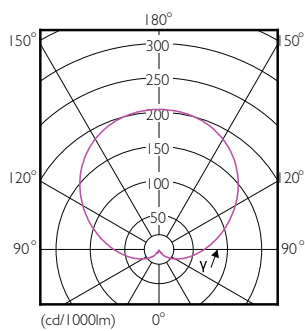

### Product data

General Information	
Cap-Base	E27
Nominal lifetime	10,000 hour(s)
Switching Cycle	50,000
Lighting Technology	LED
EU RoHS compliant	Yes

Light Technical	
Color Code	830 [CCT of 3000K]
Beam Angle (Nom)	150 degree(s)
Luminous Flux	900 lm
Color Designation	White (WH)
Correlated Color Temperature (Nom)	3000 K
Luminous Efficacy (rated) (Nom)	75.00 lm/W
Color Consistency	<6
Color rendering index (CRI)	80
LLMF At End Of Nominal Lifetime (Nom)	70 %

Order code	929001954971
Material Nr. (12NC)	929001954971
Numerator - Quantity Per Pack	1
EAN/UPC - Product/Case	8718699608422

Numerator - Packs per outer box	20
EAN/UPC - Case	8718699608439

Dimensional drawing

Product	D	C
EcoHome LEDBulb 12W E27 3000KHV 1PF/20AR	60 mm	108 mm

Photometric data

Light Distribution Diagram - EcoHome LEDBulb 12W E27 3000KHV 1PF/20AR

General uniform lighting - EcoHome LEDBulb 12W E27 3000KHV 1PF/20AR