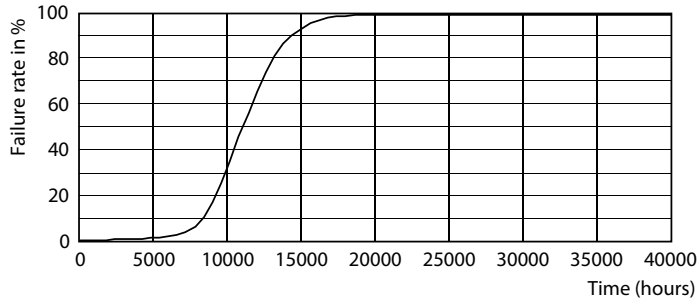

Lifetime

Life Expectancy Diagram - EcoHome LEDBulb 12W E27 3000KHV 1PF/20AR

Lumen Maintenance Diagram - EcoHome LEDBulb 12W E27 3000KHV 1PF/20AR