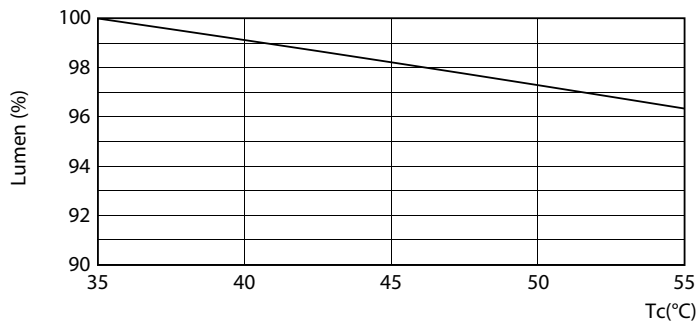

Product data

General Information		Lamp Current (Max)	
Base	G13 [Medium Bi-Pin Fluorescent]		330 mA
EU RoHS compliant	Yes	Lamp Current (Min)	110 mA
Nominal Lifetime (Nom)	36000 h	Starting Time (Nom)	0.5 s
Switching Cycle	50000X	Warm Up Time to 60% Light (Nom)	0.5 s
Light Technical		UL Type	Type A - works on ballast
Color Code	841 [CCT of 4100K (841)]	Power Factor (Nom)	0.9
Beam Angle (Nom)	240 °	Voltage (Nom)	120-277, 347 V
Initial lumen (Nom)	1800 lm	Temperature	
Color Designation	Cool White (CW)	T-Ambient (Max)	45 °C
Correlated Color Temperature (Nom)	4000 K	T-Ambient (Min)	-20 °C
Luminous Efficacy (rated) (Nom)	112.00 lm/W	T-Storage (Max)	65 °C
Color Consistency	<6	T-Storage (Min)	-40 °C
Color Rendering Index (Nom)	80	T-Case Maximum (Nom)	35 °C
LLMF At End Of Nominal Lifetime (Nom)	70 %	Controls and Dimming	
Operating and Electrical		Dimmable	No
Input Frequency	20K to 120K Hz		
Power (Rated) (Nom)	16 W		

LEDtubes 1200mm T8 120-277 16W 1800lm 4000K

LEDtubes 1200mm T8 120-277 16W 1800lm 4000K

T8

Photometric data

LEDtubes 1200mm T8 120-277 16W 1800lm 4000K

Lifetime

LEDtubes 1200mm T8 120-277 16W 1800lm 4000K

LEDtubes 1200mm T8 120-277 16W 1800lm 4000K