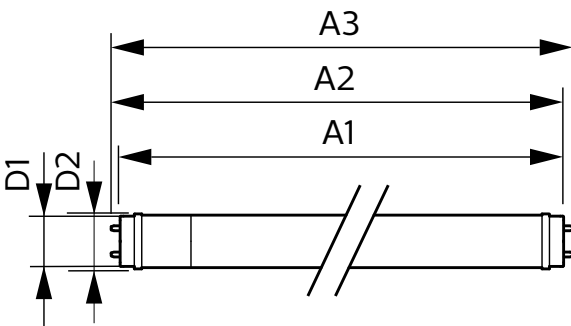

T8

Mechanical and Housing

Product Length 1200 mm

Approval and Application

Energy Efficiency Label (EEL) Not applicable
Energy Saving Product Yes
Approbation Marks RoHS compliance UL certificate
Energy Consumption kWh/1000 h - kWh

Product Data

Order product name 16T8/LED/48-840/IF18/G 25/1

EAN/UPC - Product	046677542085
Order code	542084
Numerator - Quantity Per Pack	1
Numerator - Packs per outer box	25
Material Nr. (12NC)	929001960604
Net Weight (Piece)	0.215 kg
Model Number	9290019606

Dimensional drawing

TLED 1200mm T8 120-277 16W 1800lm 4000K

Product	D1	D2	A1	A2	A3
16T8/LED/48-840/IF18/G 25/1	25.7 mm	28 mm	1198 mm	1205 mm	1212 mm

Photometric data

LEDtubes 1200mm T8 120-277 16W 1800lm 4000K