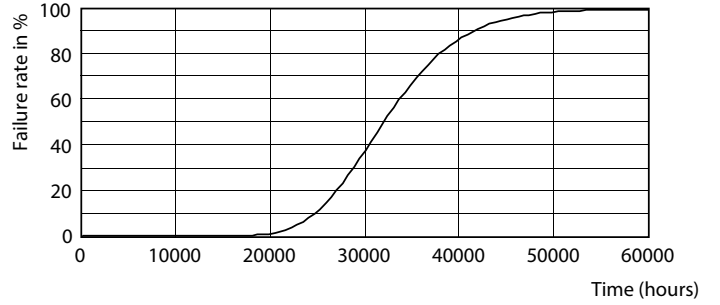

LEDtubes 1200mm T8 120-277 16W 1800lm 4000K

LED InstantFit Lamps

Lifetime