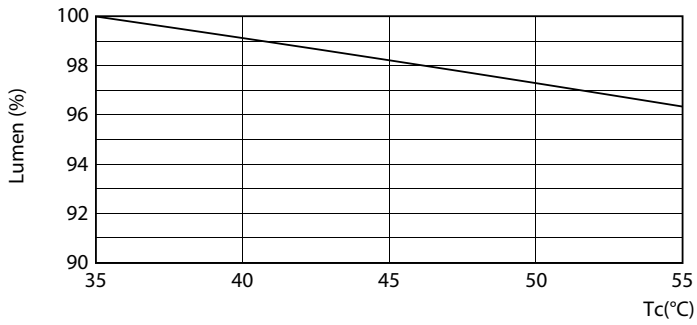

LEDtubes 1200mm T8 120-277 16W 1800lm 4000K

LEDtubes 1200mm T8 120-277 16W 1800lm 4000K