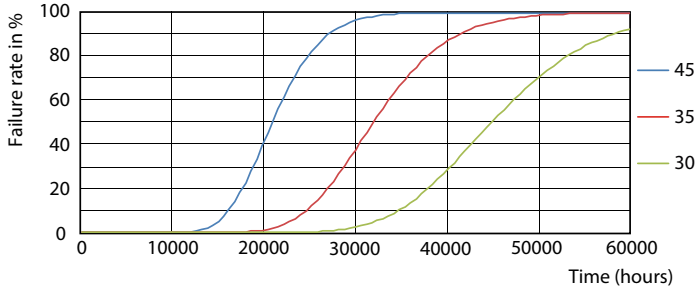

LED InstantFit Lamps

Lifetime