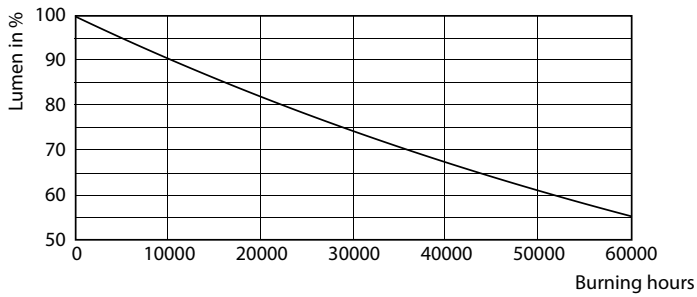

LEDtubes 1200mm T8 120-277 16W 1800lm 4000K