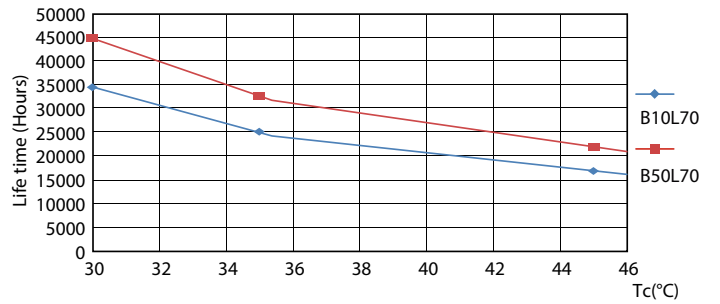

LEDtubes 1200mm T8 120-277 16W 1800lm 4000K