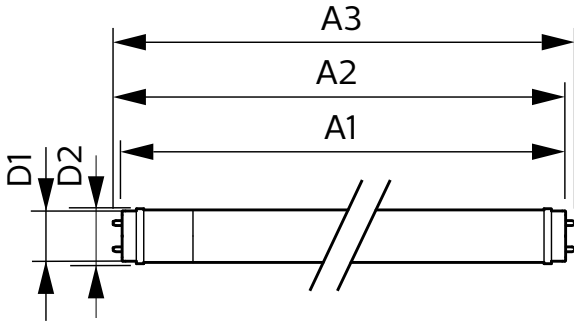

LED InstantFit Lamps

16T8/LED/48-840/IF18/G 25/1

Philips LED T8 InstantFit Lamps are an ideal energy saving choice for existing linear fluorescent fixtures.

Product data

General Information	
Cap-Base	G13 [Medium Bi-Pin Fluorescent]
Nominal Lifetime (Nom)	36000 h
Switching Cycle	50000X
B50L70	36000 h
Light Technical	
Color Code	840 [CCT of 4000K]
Luminous Flux (Nom)	1800 lm
Luminous Flux (Rated) (Nom)	1800 lm
Correlated Color Temperature (Nom)	4000 K
Color Consistency	<6
Color Rendering Index (Nom)	80
LLMF At End Of Nominal Lifetime (Nom)	70 %
Operating and Electrical	
Input Frequency	20K to 120K Hz
Power (Rated) (Nom)	16 W
Lamp Current (Max)	330 mA
Lamp Current (Min)	110 mA
Starting Time (Nom)	0.5 s
Warm Up Time to 60% Light (Nom)	0.5 s
Power Factor (Nom)	0.9
Voltage (Nom)	120-277, 347 V

Temperature	
T-Ambient (Max)	45 °C
T-Ambient (Min)	-20 °C
T-Storage (Max)	65 °C
T-Storage (Min)	-40 °C
T-Case Maximum (Nom)	35 °C
Controls and Dimming	
Dimmable	No
Mechanical and Housing	
Product Length	1200 mm
Approval and Application	
Energy Saving Product	Yes
Approval Marks	RoHS compliance UL certificate
Product Data	
Order product name	16T8/LED/48-840/IF18/G 25/1
EAN/UPC - Product	046677542085
Order code	929001960604
Numerator - Quantity Per Pack	1
Numerator - Packs per outer box	25
Material Nr. (12NC)	929001960604
Net Weight (Piece)	0.215 kg

Dimensional drawing

TLED 1200mm T8 120-277 16W 1800lm 4000K

Product	D1	D2	A1	A2	A3
16T8/LED/48-840/IF18/G 25/1	25.7 mm	28 mm	1198 mm	1205 mm	1212 mm

Photometric data

LEDtubes 1200mm T8 120-277 16W 1800lm 4000K