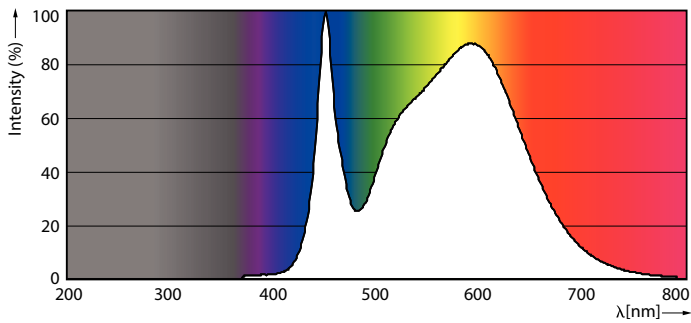

LEDtubes 1200mm T8 120-277 16W 1800lm 4000K

LEDtubes 1200mm T8 120-277 16W 1800lm 4000K