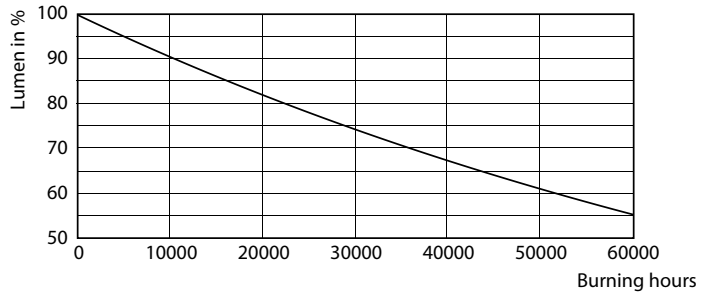

T8

Lifetime

LEDtubes 1200mm T8 120-277 16W 1800lm 4000K