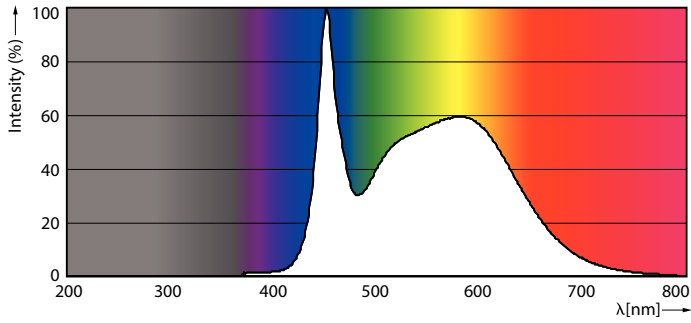

Photometric data

LEDtubes 1200mm T8 120-277 16W 1800lm 5000K