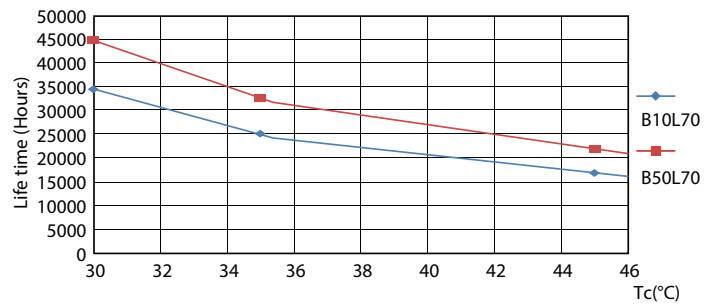

Product data

General Information		Lamp Current (Max)	
Base	G13 [Medium Bi-Pin Fluorescent]		330 mA
EU RoHS compliant	Yes	Lamp Current (Min)	110 mA
Nominal Lifetime (Nom)	36000 h	Starting Time (Nom)	0.5 s
Switching Cycle	50000X	Warm Up Time to 60% Light (Nom)	0.5 s
Light Technical		UL Type	Type A - works on ballast
Color Code	850 [CCT of 5000K]	Power Factor (Nom)	0.9
Beam Angle (Nom)	240 °	Voltage (Nom)	120-277, 347 V
Initial lumen (Nom)	1800 lm	Temperature	
Color Designation	Daylight	T-Ambient (Max)	45 °C
Correlated Color Temperature (Nom)	5000 K	T-Ambient (Min)	-20 °C
Luminous Efficacy (rated) (Nom)	112.00 lm/W	T-Storage (Max)	65 °C
Color Consistency	<6	T-Storage (Min)	-40 °C
Color Rendering Index (Nom)	80	T-Case Maximum (Nom)	35 °C
LLMF At End Of Nominal Lifetime (Nom)	70 %	Controls and Dimming	
Operating and Electrical		Dimmable	No
Input Frequency	20K to 120K Hz		
Power (Rated) (Nom)	16 W		

LEDtubes 1200mm T8 120-277 16W 1800lm 4000K

Photometric data

LEDtubes 1200mm T8 120-277 16W 1800lm 5000K

Lifetime

LEDtubes 1200mm T8 120-277 16W 1800lm 4000K

LEDtubes 1200mm T8 120-277 16W 1800lm 4000K

LEDtubes 1200mm T8 120-277 16W 1800lm 4000K