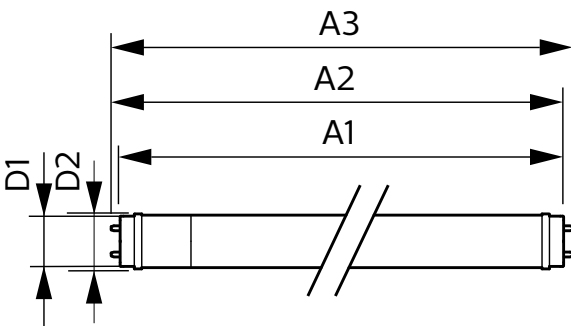

Product data

General Information		Lamp Current (Max)	
Base	G13 [Medium Bi-Pin Fluorescent]		330 mA
EU RoHS compliant	Yes	Lamp Current (Min)	110 mA
Nominal Lifetime (Nom)	36000 h	Starting Time (Nom)	0.5 s
Switching Cycle	50000X	Warm Up Time to 60% Light (Nom)	0.5 s
Light Technical		UL Type	Type A - works on ballast
Color Code	850 [CCT of 5000K]	Power Factor (Nom)	0.9
Beam Angle (Nom)	240 °	Voltage (Nom)	120-277, 347 V
Initial lumen (Nom)	1800 lm	Temperature	
Color Designation	Daylight	T-Ambient (Max)	45 °C
Correlated Color Temperature (Nom)	5000 K	T-Ambient (Min)	-20 °C
Luminous Efficacy (rated) (Nom)	112.00 lm/W	T-Storage (Max)	65 °C
Color Consistency	<6	T-Storage (Min)	-40 °C
Color Rendering Index (Nom)	80	T-Case Maximum (Nom)	35 °C
LLMF At End Of Nominal Lifetime (Nom)	70 %	Controls and Dimming	
Operating and Electrical		Dimmable	No
Input Frequency	20K to 120K Hz		
Power (Rated) (Nom)	16 W		

T8

Mechanical and Housing

Product Length 1200 mm

Approval and Application

Energy Efficiency Label (EEL) Not applicable
 Energy Saving Product Yes
 Approbation Marks RoHS compliance UL certificate
 Energy Consumption kWh/1000 h - kWh

Product Data

Order product name 16T8/LED/48-850/IF18/G 25/1

EAN/UPC - Product	046677542092
Order code	542092
Numerator - Quantity Per Pack	1
Numerator - Packs per outer box	25
Material Nr. (12NC)	929001960704
Net Weight (Piece)	0.215 kg
Model Number	9290019607

Dimensional drawing

TLED 1200mm T8 120-277 16W 1800lm 5000K

Product	D1	D2	A1	A2	A3
16T8/LED/48-850/IF18/G 25/1	25.7 mm	28 mm	1198 mm	1205 mm	1212 mm

Photometric data

LEDtubes 1200mm T8 120-277 16W 1800lm 5000K