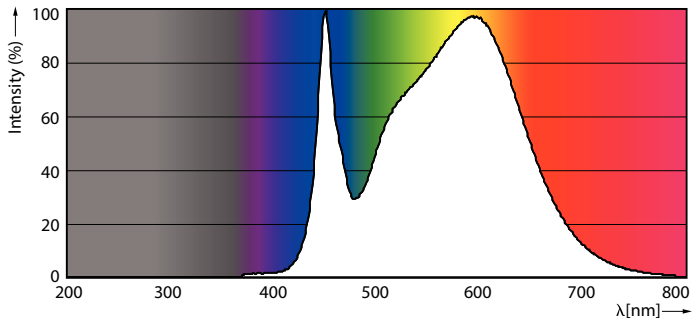

Photometric data

Lighting Data Table

LEDtube 16T8 UF18 48-840

LEDtube 16T8 UF18 48-840