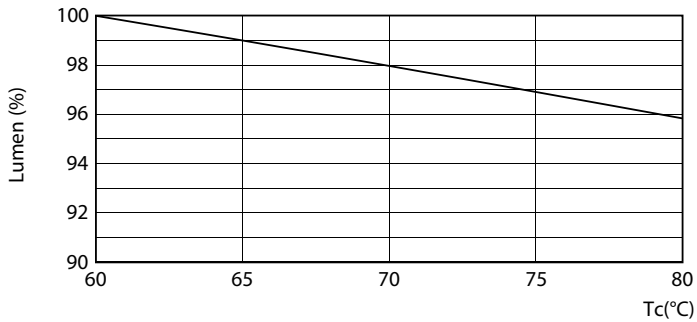

LEDtube 16T8 UF18 FailureRate

LEDtube 16T8 UF18 LumenVsTc