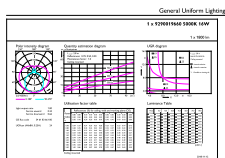

LEDtube 16T8 UF18 48-850