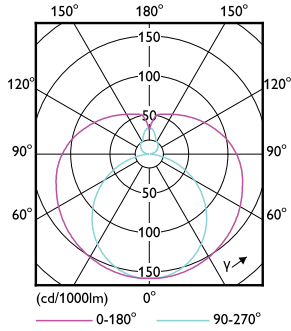

Net Weight (Piece)	0.220 kg
Model Number	9290019660

Dimensional drawing

Product	D1	D2	A1	A2	A3
16T8/LED/48-850/UF18/G 10/1	25.7 mm	28 mm	1198 mm	1205 mm	1212 mm

4ft T8 16-32W 1800lm 240D 5000K G13 ND

Photometric data