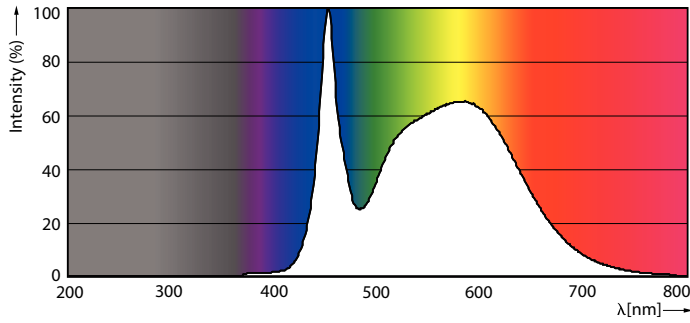

Photometric data

LEDtube 16T8 UF18 48-850

LEDtube 16T8 UF18 48-850