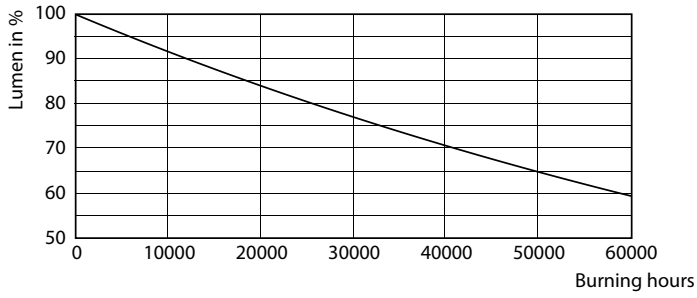

Lifetime

LEDtube 16T8 UF18

LEDtube 16T8 UF18 FailureRate