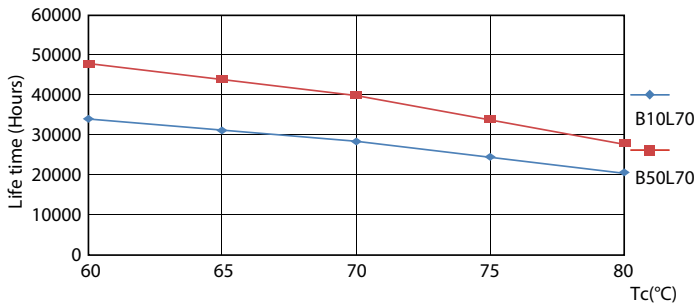

LEDtube 16T8 UF18

LEDtube 16T8 UF18 LifetimeVsTc