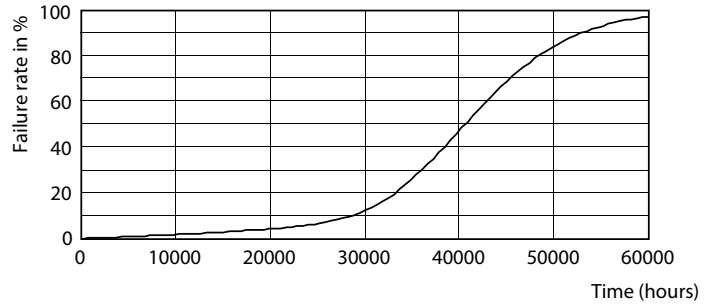

LEDtube 16T8 UF18

Lifetime