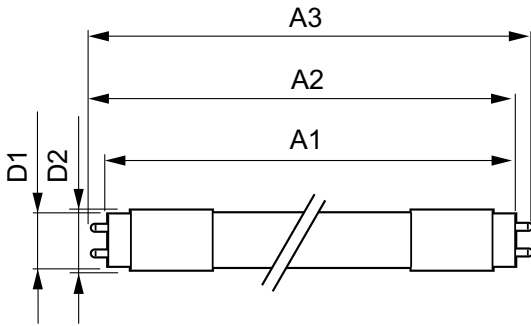

Approval and Application	
Energy Saving Product	Yes
Approbation Marks	RoHS compliance UL certificate

Product Data	
Order product name	16T8/LED/48-850/UF18/G 10/1

T12

EAN/UPC - Product	046677539986
Order code	539980
Numerator - Quantity Per Pack	1
Numerator - Packs per outer box	10
Material Nr. (12NC)	929001966004

Net Weight (Piece)	0.220 kg
Model Number	9290019660

Dimensional drawing

Product	D1	D2	A1	A2	A3
16T8/LED/48-850/UF18/G 10/1	25.7 mm	28 mm	1198 mm	1205 mm	1212 mm

4ft T8 16-32W 1800lm 240D 5000K G13 ND

Photometric data