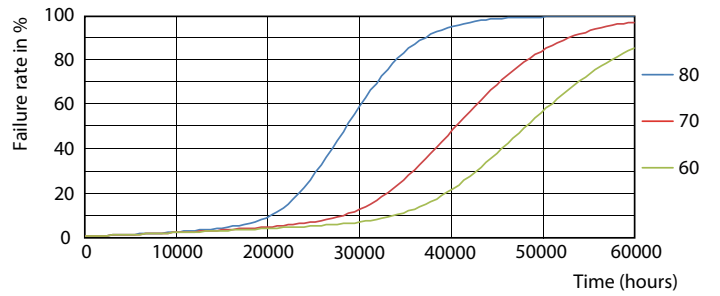

Photometric data

LEDtube 16T8 UF18 48-850

LEDtube 16T8 UF18

© 2019 Philips Lighting B.V. Page 11

LEDtube 16T8 UF18 48-850

Lifetime

LEDtube 16T8 UF18

LEDtube 16T8 UF18 LifetimeVsTc