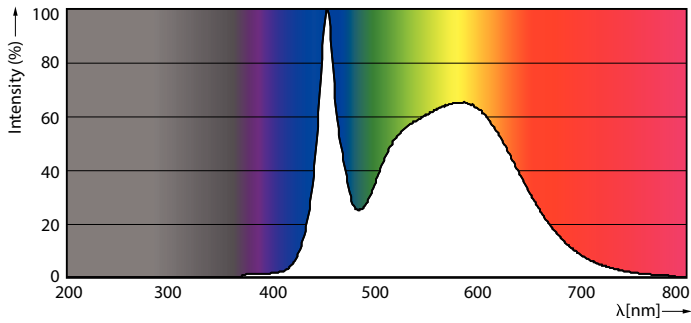

Photometric data

LEDtube 16T8 UF18 48-850