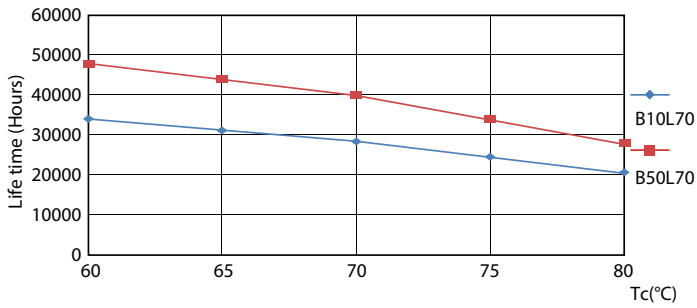

LEDtube 16T8 UF18 LifetimeVsTc