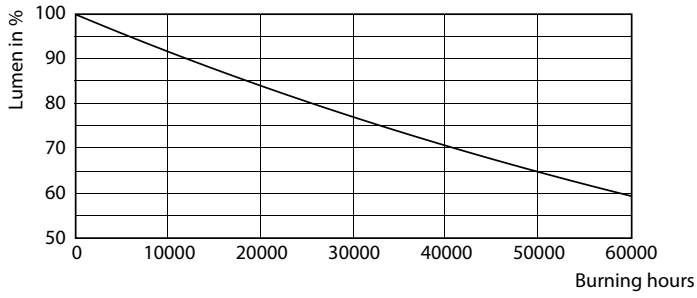

Lifetime

LEDtube 16T8 UF18