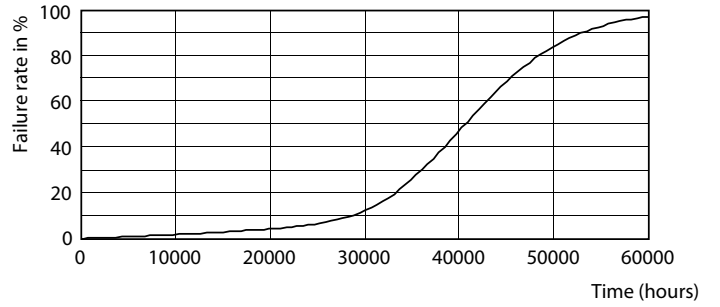

Photometric data

LEDtube 16T8 UF18 48-850

LEDtube 16T8 UF18

© 2019 Philips Lighting B.V. Page 11

LEDtube 16T8 UF18 48-850

Lifetime

LEDtube 16T8 UF18

LEDtube 16T8 UF18 LifetimeVsTc