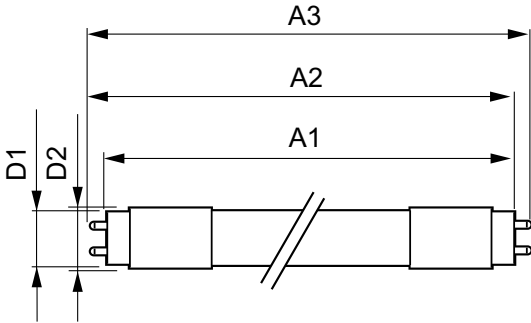

Approval and Application	
Energy Saving Product	Yes
Approval Marks	RoHS compliance UL certificate

Product Data	
Order product name	16T8/LED/48-850/UF18/G 10/1

T12

EAN/UPC - Product	046677539986
Order code	929001966004
Numerator - Quantity Per Pack	1
Numerator - Packs per outer box	10

Material Nr. (12NC)	929001966004
Net Weight (Piece)	0.220 kg

Dimensional drawing

4ft T8 16-32W 1800lm 240D 5000K G13 ND

Product	D1	D2	A1	A2	A3
16T8/LED/48-850/UF18/G 10/1	25.7 mm	28 mm	1198 mm	1205 mm	1212 mm