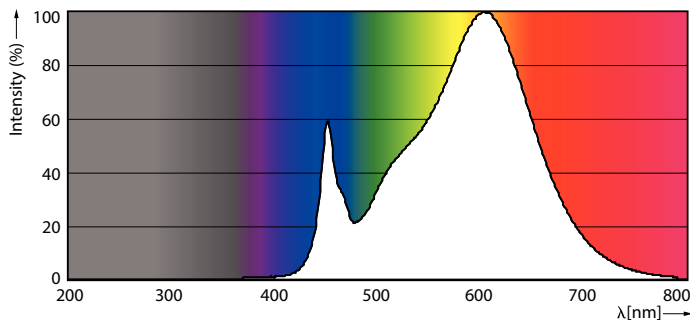

Product data

General Information		Starting Time (Nom)		0.5 s
Base	G13 [Medium Bi-Pin Fluorescent]	Warm Up Time to 60% Light (Nom)		0.5 s
EU RoHS compliant	Yes	UL Type		Type A - works on ballast Type C - works with dedicated LED driver Type A+C - works with both ballasts and the LED driver
Nominal Lifetime (Nom)	70000 h	Power Factor (Nom)		0.9
Switching Cycle	50000X	Voltage (Nom)		120-277, 347 V
Light Technical		Temperature		
Color Code	830 [CCT of 3000K]	T-Ambient (Max)		45 °C
Beam Angle (Nom)	180 °	T-Ambient (Min)		-20 °C
Initial lumen (Nom)	1350 lm	T-Storage (Max)		65 °C
Color Designation	White (WH)	T-Storage (Min)		-40 °C
Correlated Color Temperature (Nom)	3000 K	T-Case Maximum (Nom)		50 °C
Luminous Efficacy (rated) (Nom)	152.00 lm/W	Controls and Dimming		
Color Consistency	<6	Dimmable		Yes
Color Rendering Index (Nom)	80			
LLMF At End Of Nominal Lifetime (Nom)	70 %			
Operating and Electrical				
Input Frequency	20K to 120K Hz			
Power (Rated) (Nom)	8.5 W			

Dimensional drawing

TLED IF MasterClass 3ft 1300lm 3000K

Product	D1	D2	A1	A2	A3
8.5T8/MAS/36-830/ IF13/P/DIM 10/1	25.7 mm	26.3 mm	893.4 mm	900.5 mm	907.6 mm

Photometric data

G13 3000K 1300lm

G13 4000K

Photometric data