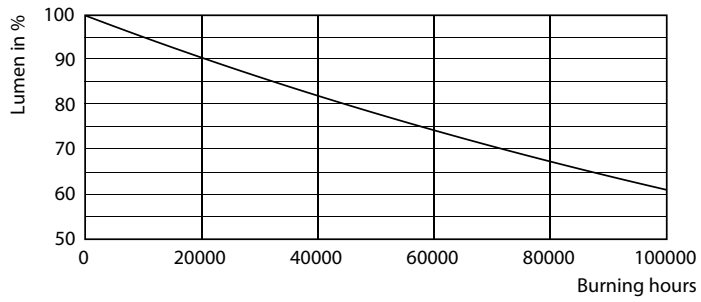

Product data

General Information		Starting Time (Nom)		0.5 s
Base	G13 [Medium Bi-Pin Fluorescent]	Warm Up Time to 60% Light (Nom)		0.5 s
EU RoHS compliant	Yes	UL Type		Type A - works on ballast Type C - works with dedicated LED driver Type A+C - works with both ballasts and the LED driver
Nominal Lifetime (Nom)	70000 h	Power Factor (Nom)		0.9
Switching Cycle	50000X	Voltage (Nom)		120-277, 347 V
Light Technical		Temperature		
Color Code	830 [CCT of 3000K]	T-Ambient (Max)		45 °C
Beam Angle (Nom)	180 °	T-Ambient (Min)		-20 °C
Initial lumen (Nom)	1350 lm	T-Storage (Max)		65 °C
Color Designation	White (WH)	T-Storage (Min)		-40 °C
Correlated Color Temperature (Nom)	3000 K	T-Case Maximum (Nom)		50 °C
Luminous Efficacy (rated) (Nom)	152.00 lm/W	Controls and Dimming		
Color Consistency	<6	Dimmable		Yes
Color Rendering Index (Nom)	80			
LLMF At End Of Nominal Lifetime (Nom)	70 %			
Operating and Electrical				
Input Frequency	20K to 120K Hz			
Power (Rated) (Nom)	8.5 W			

© 2020 Philips Lighting B.V. Page 11

G13 3000K 1300lm

Lifetime

G13 4000K

G13 4000K

G13 4000K

G13 4000K

T8

Lifetime

G13 4000K