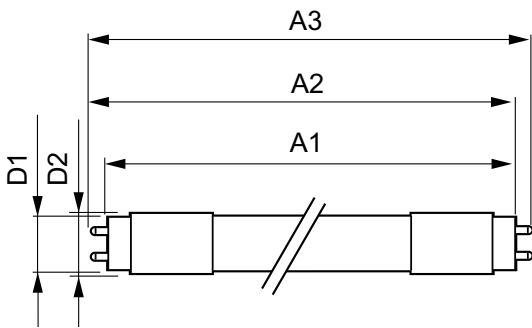

Product data

General Information		Starting Time (Nom)		0.5 s
Base	G13 [Medium Bi-Pin Fluorescent]	Warm Up Time to 60% Light (Nom)		0.5 s
EU RoHS compliant	Yes	UL Type		Type A - works on ballast Type C - works with dedicated LED driver Type A+C - works with both ballasts and the LED driver
Nominal Lifetime (Nom)	70000 h	Power Factor (Nom)		0.9
Switching Cycle	50000X	Voltage (Nom)		120-277, 347 V
Light Technical		Temperature		
Color Code	830 [CCT of 3000K]	T-Ambient (Max)		45 °C
Beam Angle (Nom)	180 °	T-Ambient (Min)		-20 °C
Initial lumen (Nom)	1350 lm	T-Storage (Max)		65 °C
Color Designation	White (WH)	T-Storage (Min)		-40 °C
Correlated Color Temperature (Nom)	3000 K	T-Case Maximum (Nom)		50 °C
Luminous Efficacy (rated) (Nom)	152.00 lm/W	Controls and Dimming		
Color Consistency	<6	Dimmable		Yes
Color Rendering Index (Nom)	80			
LLMF At End Of Nominal Lifetime (Nom)	70 %			
Operating and Electrical				
Input Frequency	20K to 120K Hz			
Power (Rated) (Nom)	8.5 W			

T8

Mechanical and Housing

Product Length 900 mm

Approval and Application

Energy Efficiency Label (EEL) Not applicable
 Energy Saving Product Yes
 Approbation Marks RoHS compliance UL certificate DLC compliance
 Energy Consumption kWh/1000 h - kWh
 Energy Certifications DLC Standard

Product Data

Order product name 8.5T8/MAS/36-830/IF13/P/DIM 10/1
 EAN/UPC - Product 046677539856
 Order code 539858
 Numerator - Quantity Per Pack 1
 Numerator - Packs per outer box 10
 Material Nr. (12NC) 929001967504
 Net Weight (Piece) 0.160 kg
 Model Number 9290019675

Dimensional drawing

TLED IF MasterClass 3ft 1300lm 3000K

Product	D1	D2	A1	A2	A3
8.5T8/MAS/36-830/ IF13/P/DIM 10/1	25.7 mm	26.3 mm	893.4 mm	900.5 mm	907.6 mm

Photometric data

G13 3000K 1300lm

G13 4000K

Photometric data