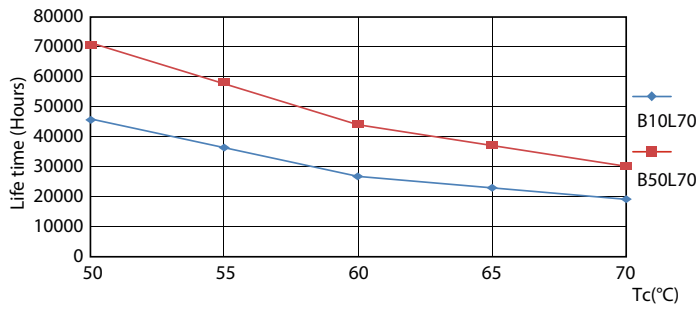

Photometric data

© 2020 Philips Lighting B.V. Page 11

G13 3000K 1300lm

Lifetime