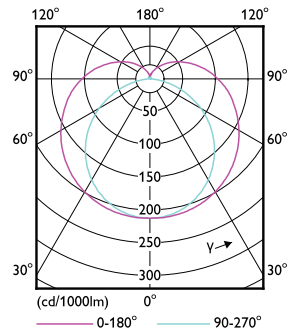

Dimensional drawing

TLED IF MasterClass 3ft 1300lm 3000K

Product	D1	D2	A1	A2	A3
8.5T8/MAS/36-830/ IF13/P/DIM 10/1	25.7 mm	26.3 mm	893.4 mm	900.5 mm	907.6 mm

Photometric data

G13 3000K 1300lm

G13 4000K

Photometric data