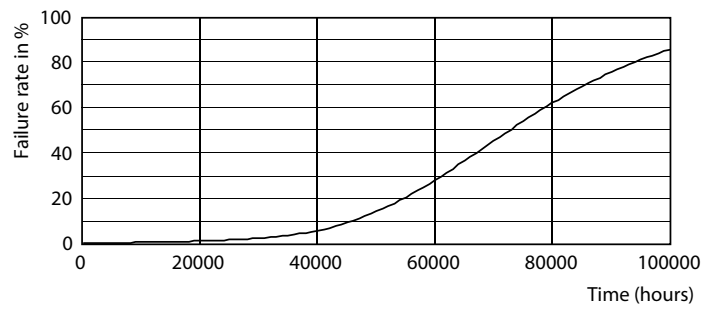

© 2020 Philips Lighting B.V. Page 11

G13 3000K 1300lm

Lifetime

G13 4000K

G13 4000K

G13 4000K

G13 4000K

T8