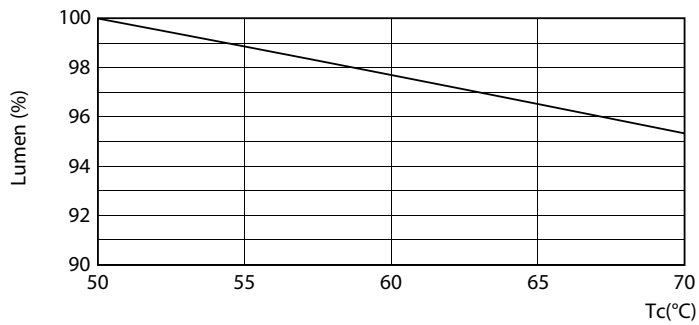

Photometric data

© 2020 Philips Lighting B.V. Page 11

G13 3000K 1300lm

Lifetime

G13 4000K

G13 4000K

G13 4000K

G13 4000K