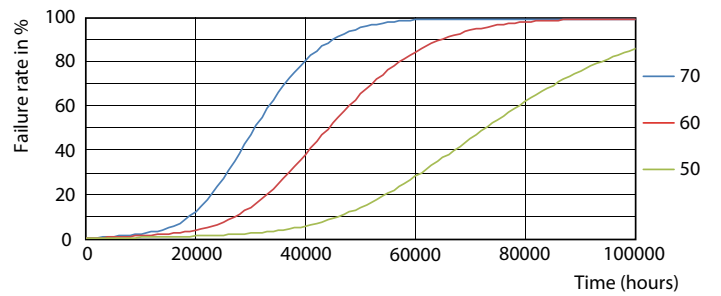

Photometric data

© 2020 Philips Lighting B.V. Page 11

G13 3000K 1300lm

Lifetime