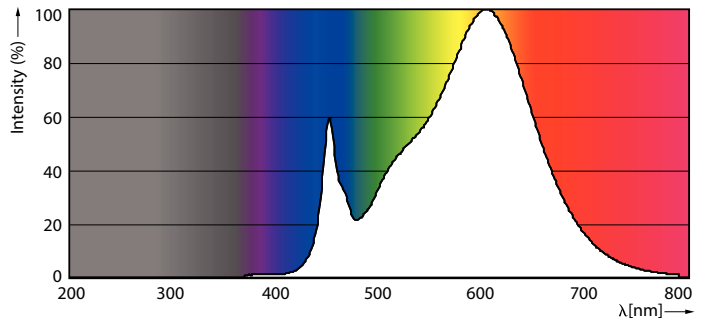

G13 4000K 1400lm