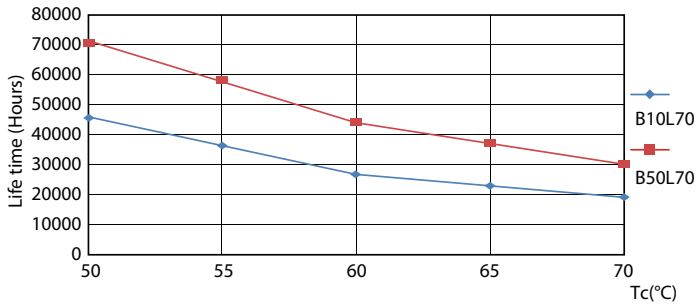

Dimensional drawing

TLED IF MasterClass 3ft 1400lm 4000K

Product	D1	D2	A1	A2	A3
8.5T8/MAS/36-840/ IF14/P/DIM 10/1	25.7 mm	26.3 mm	893.4 mm	900.5 mm	907.6 mm

Photometric data

© 2020 Philips Lighting B.V. All rights reserved.

G13 4000K 1400lm

G13 4000K 1400lm

Photometric data

G13 4000K

Lifetime

G13 4000K

G13 4000K

G13 4000K