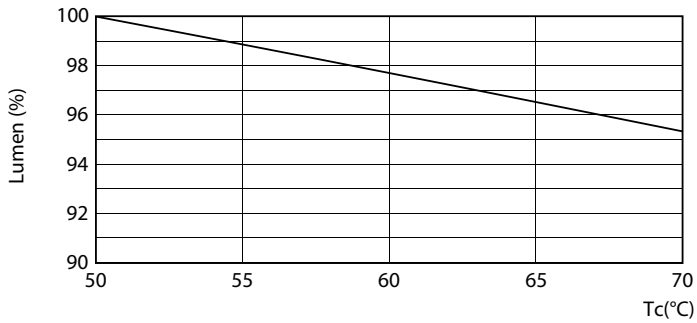

Product data

General Information	
Base	G13 [Medium Bi-Pin Fluorescent]
EU RoHS compliant	Yes
Nominal Lifetime (Nom)	70000 h
Switching Cycle	50000X
Light Technical	
Color Code	841 [CCT of 4100K (841)]
Beam Angle (Nom)	180 °
Initial lumen (Nom)	1400 lm
Color Designation	Cool White (CW)
Correlated Color Temperature (Nom)	4000 K
Luminous Efficacy (rated) (Nom)	164.00 lm/W
Color Consistency	<6
Color Rendering Index (Nom)	80
LLMF At End Of Nominal Lifetime (Nom)	70 %
Operating and Electrical	
Input Frequency	20K to 120K Hz
Power (Rated) (Nom)	8.5 W

Dimensional drawing

TLED IF MasterClass 3ft 1400lm 4000K

Product	D1	D2	A1	A2	A3
8.5T8/MAS/36-840/ IF14/P/DIM 10/1	25.7 mm	26.3 mm	893.4 mm	900.5 mm	907.6 mm

Photometric data

© 2020 Philips Lighting B.V. All rights reserved.

G13 4000K 1400lm

G13 4000K 1400lm

Photometric data

G13 4000K

Lifetime

G13 4000K

G13 4000K

G13 4000K