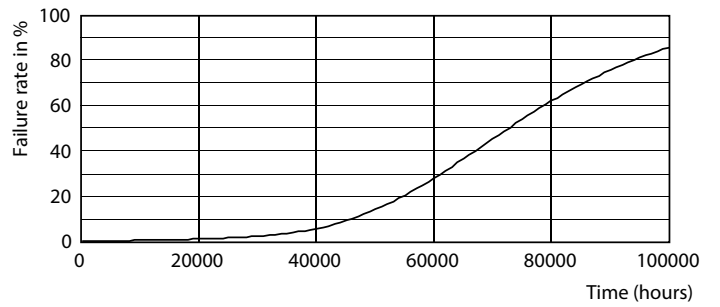

G13 4000K 1400lm

G13 4000K 1400lm

Photometric data

G13 4000K

Lifetime

G13 4000K

G13 4000K

G13 4000K