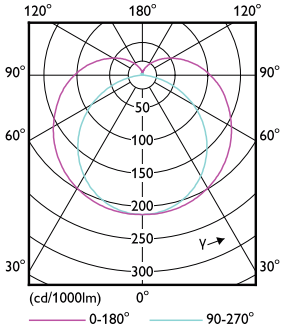

Photometric data

G13 4000K