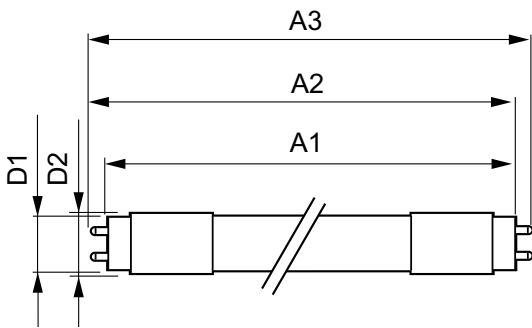

T8

Mechanical and Housing

Product Length 900 mm

Approval and Application

Energy Efficiency Label (EEL) Not applicable
Energy Saving Product Yes
Approbation Marks RoHS compliance UL certificate DLC compliance
Energy Consumption kWh/1000 h - kWh
Energy Certifications DLC Standard

Product Data

Order product name 8.5T8/MAS/36-840/IF14/P/DIM 10/1
EAN/UPC - Product 046677539870
Order code 539874
Numerator - Quantity Per Pack 1
Numerator - Packs per outer box 10
Material Nr. (12NC) 929001967604
Net Weight (Piece) 0.160 kg
Model Number 9290019676

Dimensional drawing

TLED IF MasterClass 3ft 1400lm 4000K

Product	D1	D2	A1	A2	A3
8.5T8/MAS/36-840/ IF14/P/DIM 10/1	25.7 mm	26.3 mm	893.4 mm	900.5 mm	907.6 mm

Photometric data

G13 4000K 1400lm