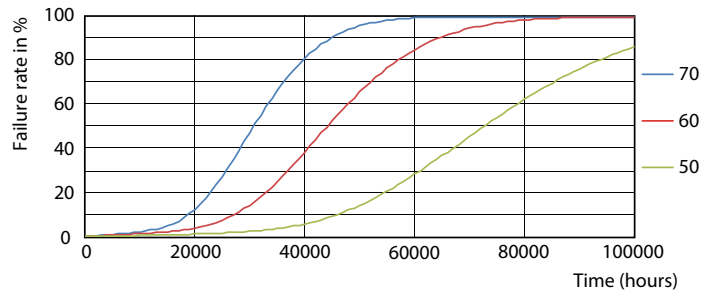

G13 4000K 1400lm

G13 4000K 1400lm

Photometric data

G13 4000K

Lifetime

G13 4000K

G13 4000K

G13 4000K