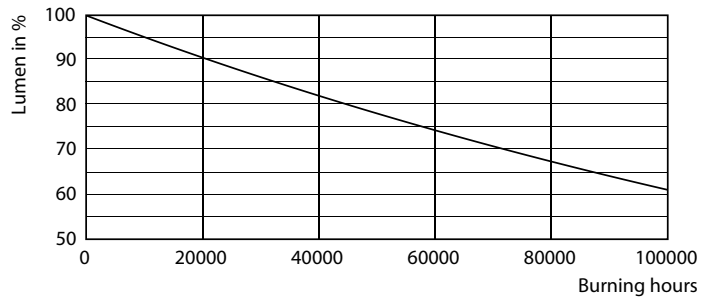

Mechanical and Housing

Product Length	900 mm
----------------	--------

Approval and Application

Energy Efficiency Label (EEL)	Not applicable
Energy Saving Product	Yes
Approbation Marks	RoHS compliance UL certificate DLC compliance
Energy Consumption kWh/1000 h	- kWh
Energy Certifications	DLC Standard

Dimensional drawing

TLED IF MasterClass 3ft 1400lm 5000K

Product	D1	D2	A1	A2	A3
8.5T8/MAS/36-850/IF14/P/DIM 10/1	25.7 mm	26.3 mm	893.4 mm	900.5 mm	907.6 mm

Photometric data

G13 5000K 1400lm

G13 4000K

Photometric data

G13 5000K 1400lm

Lifetime

G13 4000K

G13 4000K

G13 4000K

G13 4000K

T8

Lifetime