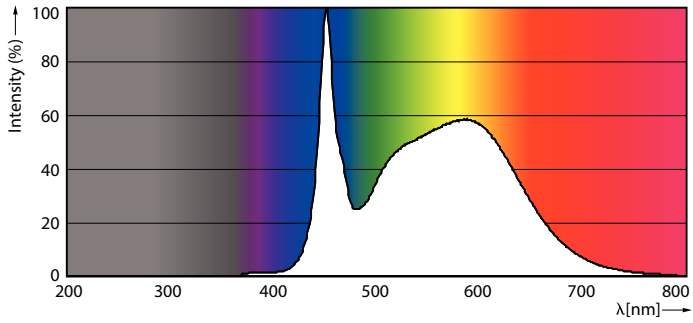

Product data

General Information		Starting Time (Nom)	
Base	G13 [Medium Bi-Pin Fluorescent]		0.5 s
EU RoHS compliant	Yes	Warm Up Time to 60% Light (Nom)	0.5 s
Nominal Lifetime (Nom)	70000 h	UL Type	Type A - works on ballast Type C - works with dedicated LED driver Type A+C - works with both ballasts and the LED driver
Switching Cycle	50000X	Power Factor (Nom)	0.9
Light Technical		Voltage (Nom)	120-277, 347 V
Color Code	850 [CCT of 5000K]	Temperature	
Beam Angle (Nom)	180 °	T-Ambient (Max)	45 °C
Initial lumen (Nom)	1400 lm	T-Ambient (Min)	-20 °C
Color Designation	Daylight	T-Storage (Max)	65 °C
Correlated Color Temperature (Nom)	5000 K	T-Storage (Min)	-40 °C
Luminous Efficacy (rated) (Nom)	164.00 lm/W	T-Case Maximum (Nom)	50 °C
Color Consistency	<5	Controls and Dimming	
Color Rendering Index (Nom)	80	Dimmable	Yes
LLMF At End Of Nominal Lifetime (Nom)	70 %		
Operating and Electrical			
Input Frequency	20K to 120K Hz		
Power (Rated) (Nom)	8.5 W		

Dimensional drawing

TLED IF MasterClass 3ft 1400lm 5000K

Product	D1	D2	A1	A2	A3
8.5T8/MAS/36-850/IF14/P/DIM 10/1	25.7 mm	26.3 mm	893.4 mm	900.5 mm	907.6 mm

Photometric data

G13 5000K 1400lm

G13 4000K

Photometric data

G13 5000K 1400lm

Lifetime

G13 4000K

G13 4000K

G13 4000K

G13 4000K

T8

Lifetime