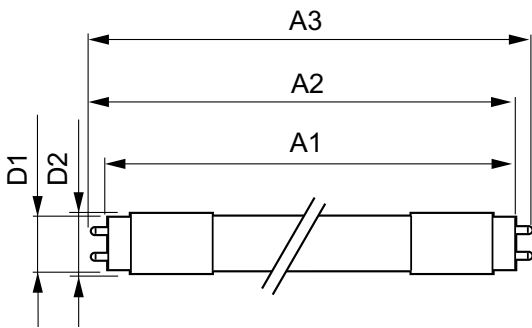

Product data

General Information		Starting Time (Nom)	
Base	G13 [Medium Bi-Pin Fluorescent]		0.5 s
EU RoHS compliant	Yes	Warm Up Time to 60% Light (Nom)	0.5 s
Nominal Lifetime (Nom)	70000 h	UL Type	Type A - works on ballast Type C - works with dedicated LED driver Type A+C - works with both ballasts and the LED driver
Switching Cycle	50000X	Power Factor (Nom)	0.9
Light Technical		Voltage (Nom)	120-277, 347 V
Color Code	850 [CCT of 5000K]	Temperature	
Beam Angle (Nom)	180 °	T-Ambient (Max)	45 °C
Initial lumen (Nom)	1400 lm	T-Ambient (Min)	-20 °C
Color Designation	Daylight	T-Storage (Max)	65 °C
Correlated Color Temperature (Nom)	5000 K	T-Storage (Min)	-40 °C
Luminous Efficacy (rated) (Nom)	164.00 lm/W	T-Case Maximum (Nom)	50 °C
Color Consistency	<5	Controls and Dimming	
Color Rendering Index (Nom)	80	Dimmable	Yes
LLMF At End Of Nominal Lifetime (Nom)	70 %		
Operating and Electrical			
Input Frequency	20K to 120K Hz		
Power (Rated) (Nom)	8.5 W		

Mechanical and Housing

Product Length	900 mm
----------------	--------

Approval and Application

Energy Efficiency Label (EEL)	Not applicable
Energy Saving Product	Yes
Approbation Marks	RoHS compliance UL certificate DLC compliance
Energy Consumption kWh/1000 h	- kWh
Energy Certifications	DLC Standard

Product Data

Order product name	8.5T8/MAS/36-850/IF14/P/DIM 10/1
EAN/UPC - Product	046677539887
Order code	539882
Numerator - Quantity Per Pack	1
Numerator - Packs per outer box	10
Material Nr. (12NC)	929001967704
Net Weight (Piece)	0.160 kg
Model Number	9290019677

Dimensional drawing

TLED IF MasterClass 3ft 1400lm 5000K

Product	D1	D2	A1	A2	A3
8.5T8/MAS/36-850/IF14/P/DIM 10/1	25.7 mm	26.3 mm	893.4 mm	900.5 mm	907.6 mm

Photometric data

G13 5000K 1400lm

G13 4000K

Photometric data