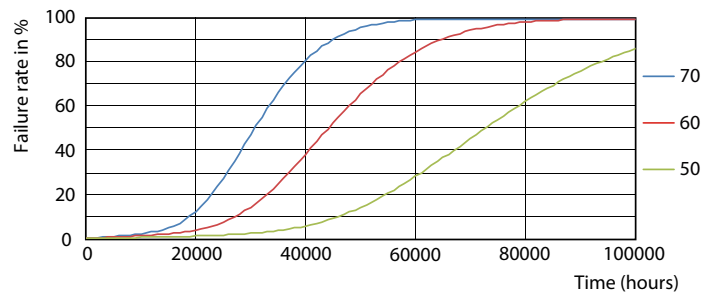

Photometric data

Lifetime