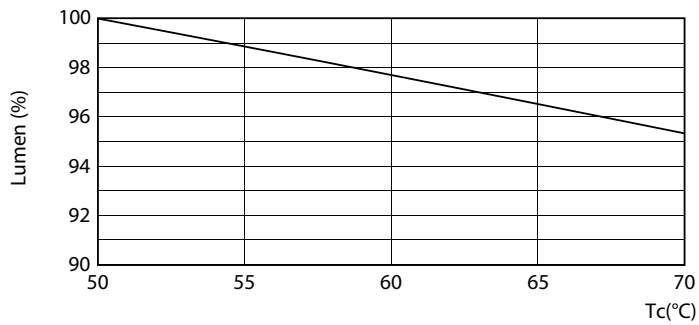

Mechanical and Housing

Product Length	900 mm
----------------	--------

Approval and Application

Energy Efficiency Label (EEL)	Not applicable
Energy Saving Product	Yes
Approbation Marks	RoHS compliance UL certificate DLC compliance
Energy Consumption kWh/1000 h	- kWh
Energy Certifications	DLC Standard

Dimensional drawing

TLED IF MasterClass 3ft 1400lm 5000K

Product	D1	D2	A1	A2	A3
8.5T8/MAS/36-850/IF14/P/DIM 10/1	25.7 mm	26.3 mm	893.4 mm	900.5 mm	907.6 mm

Photometric data

G13 5000K 1400lm

G13 4000K

Photometric data

G13 5000K 1400lm

Lifetime

G13 4000K

G13 4000K

G13 4000K

G13 4000K

T8

Lifetime