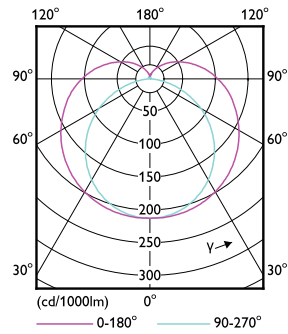

Dimensional drawing

TLED IF MasterClass 3ft 1400lm 5000K

Product	D1	D2	A1	A2	A3
8.5T8/MAS/36-850/IF14/P/DIM 10/1	25.7 mm	26.3 mm	893.4 mm	900.5 mm	907.6 mm

Photometric data

G13 5000K 1400lm

G13 4000K

Photometric data