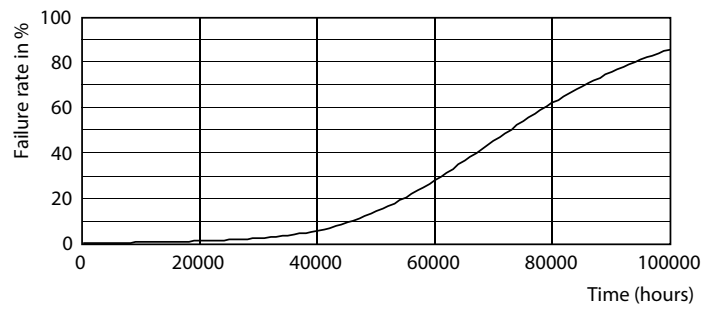

G13 5000K 1400lm

Lifetime

G13 4000K

G13 4000K

G13 4000K

G13 4000K

T8

Lifetime